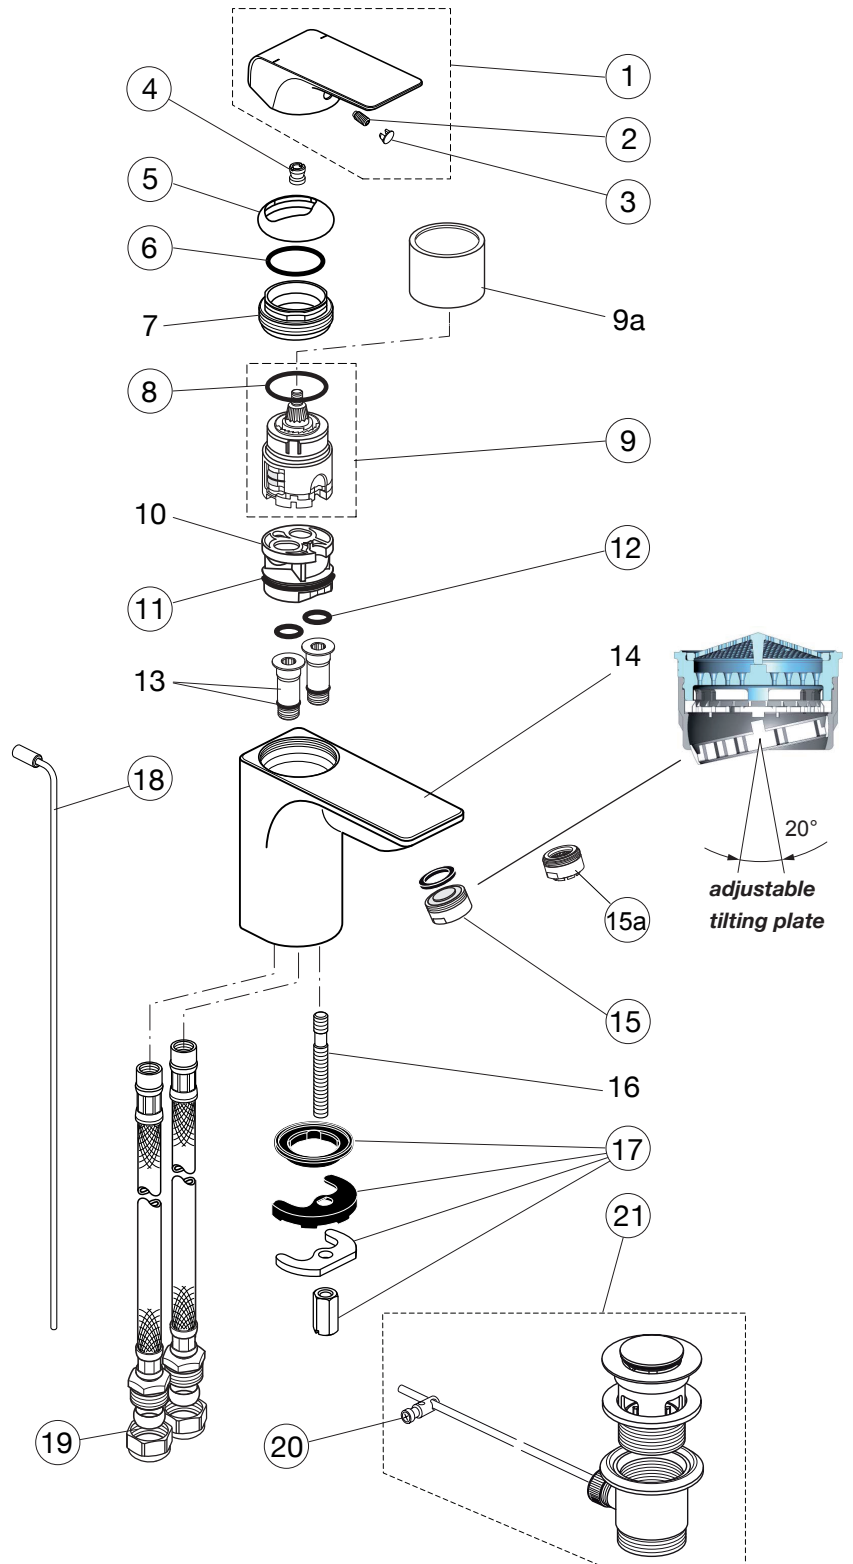

Produced from: April. 2015

SL basin mixer Piccolo flex. hose with aerator 5l/min with pop-up waste chrome **A6515AA**

SL basin mixer Piccolo flex. hose with aerator 5l/min without pop-up waste chrome **A6516AA**

Pos.	Description	Part-Number	Qty.	Pos.	Description	Part-Number	Qty.
1	Lever cpl. with Logo Sottini	F 860 959 AA	1 Set	12	O-ring Ø 10 x 2	A 963 495 NU	2 pcs
2	Thread pin M5x6 DIN914	A 860 603 NU	1 pcs	13	Adapter flex. hose		
3	Handle cap	B 960 473 AA	1 pcs	14	Body		
4	Handle adapter	A 963 372 NU	1 pcs	15	Aerator M24x1 - 5ltr/min	F 960 876 AA	1 pcs
5	Cover cap	F 960 874 AA	1 pcs	15a	Aerator M24x1 - dripless	A 963 681 AA	1 pcs
6	O - Ring Ø 28,3 x 1,78	A 961 667 NU	2 pcs	16	Bolt M8x63		
7	Thread ring M43x1,5			17	Fixation kit	B 960 432 NU	1 Set
8	O - Ring Ø 35 x 3,2	A 962 715 NU	1 pcs	18	Lift rod complete + pos.20	A 962 341 AA	1 Set
9	Cartridge Multiport +pos.4	A 962 716 NU	1 Set	19	Flex. hose M10x1-G1/2-330	A 960 485 NU	1 pcs
9a	Sleeve for MP-Cartridge			20	Bracket	A 961 172 NU	1 pcs
10	Manifold			21	Pop-up waste complete	B 960 853 AA	1 Set
11	O - Ring Ø 34,65 x 1,78	A 962 848 NU	2 pcs				