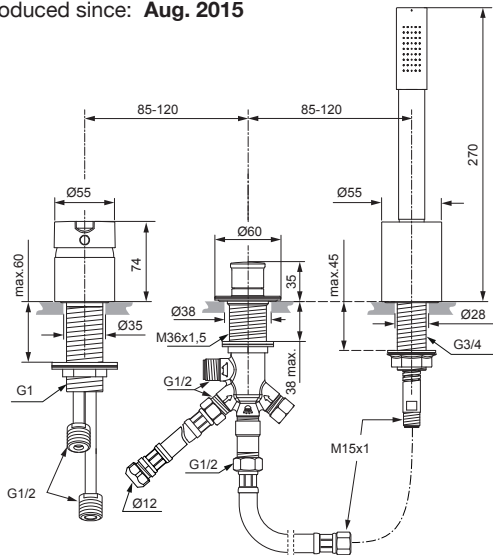

Produced since: **Aug. 2015**

Single lever 3hole Bath/Shr mixer

chrome

**A6513AA**

Pos.	Description	Part-Number	Qty.	Pos.	Description	Part-Number	Qty.
1	Lever cpl. w. red/blue Sottini	<b>A 861 003 AA</b>	1 Set	16	Diverter + Pos.15	<b>H 960 987 NU</b>	1 pcs
2	Thread pin M5x10 DIN915	<b>A 963 309 NU</b>	1 pcs	17	Body diverter		
3	Handle cap	<b>B 960 473 AA</b>	1 pcs	18	Plug with Fibre-ring		
4	Cover cap M46x1,5	<b>A 963 186 AA</b>	1 pcs	19	Non-return valve complete	<b>A 963 287 AA</b>	1 pcs
5	Clamping nut M52x1,5			20	Flex. hose G1/2 x 400mm	<b>A 962 823 NU</b>	1 pcs
6	Cartridge Ø47	<b>A 960 500 NU</b>	1 pcs	21	Flex. hose G1/2 + washer	<b>H 960 185 NU</b>	1 Set
7	Cartridge housing			22	Shower hose G1/2-15x1	<b>H 960 440 AA</b>	1 St.
8	Soldering group cartridge ( Body Single lever )			23	Fixation kit universal	<b>H 960 279 NU*</b>	1 Set
9	O - Ring Ø 39,34 x 2,62	<b>A 960 331 NU*</b>	1 Set	24	Shank with thread G3/4	<b>H 960 441 NU</b>	1 pcs
10	Fixation kit Cartr. housing	<b>H 960 294 NU*</b>	1 Set	25	O - Ring Ø 44 x 3	<b>A 861 004 NU</b>	1 pcs
11	Pull knob	<b>A 860 901 AA</b>	1 pcs	26	Holder f. hand shower		
12	Escutcheon + O-ring	<b>A 860 919 AA</b>	1 Set	27	O - Ring Ø 22 x 3	<b>A 960 239 NU</b>	1 pcs
13	O - ring Ø 48 x 3	<b>F 961 021 NU</b>	1 pcs	28	Hand shower w. Logo Sottini	<b>A 860 991 AA</b>	1 Set
14	Fixation kit diverter	<b>A 963 026 NU</b>	1 Set	29	Mounting tool for pos. 5		
15	Spindle extension						