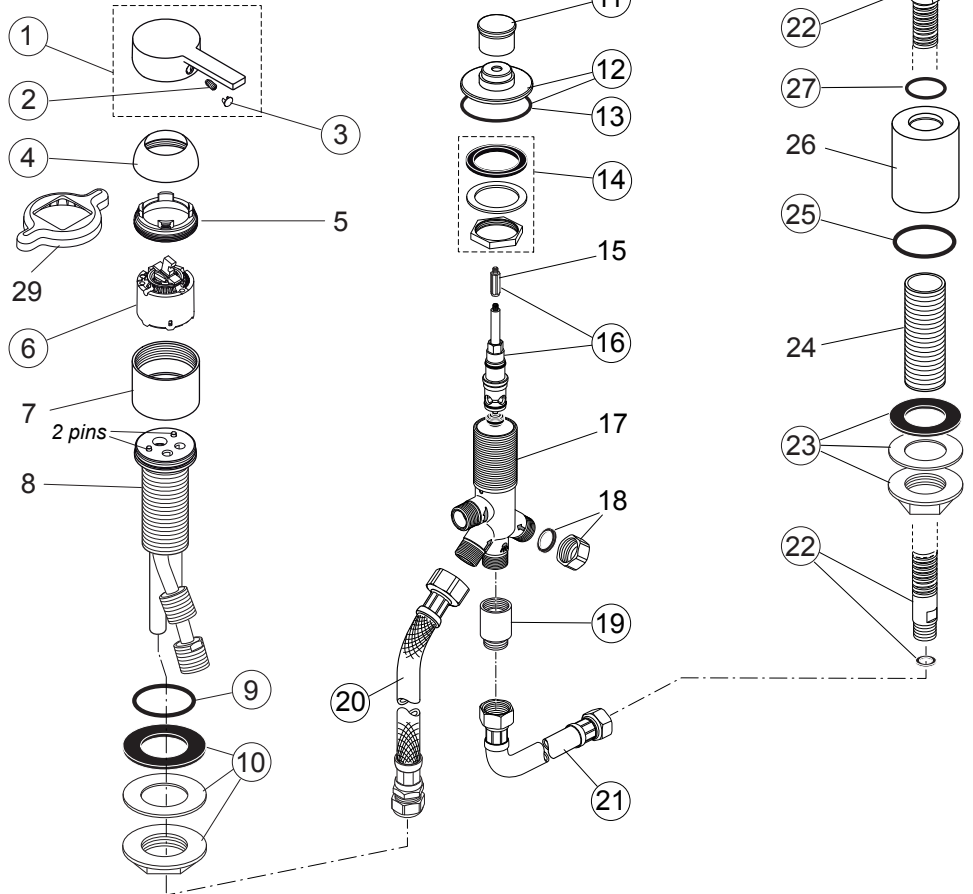

Produced since: **Aug. 2015**

Single lever 3hole Bath/Shr mixer

chrome

**A6513AA**

Pos.	Description	Part-Number	Qty.	Pos.	Description	Part-Number	Qty.
1	Lever cpl. w. red/blue Sottini	<b>A 861 003 AA</b>	1 Set	16	Diverter + Pos.15	<b>H 960 987 NU</b>	1 pcs
2	Thread pin M5x10 DIN915	<b>A 963 309 NU</b>	1 pcs	17	Body diverter		
3	Handle cap	<b>B 960 473 AA</b>	1 pcs	18	Plug with Fibre-ring		
4	Cover cap M46x1,5	<b>A 963 186 AA</b>	1 pcs	19	Non-return valve complete	<b>A 963 287 AA</b>	1 pcs
5	Clamping nut M52x1,5			20	Flex. hose G1/2 x 400mm	<b>A 962 823 NU</b>	1 pcs
6	Cartridge Ø47	<b>A 960 500 NU</b>	1 pcs	21	Flex. hose G1/2 + washer	<b>H 960 185 NU</b>	1 Set
7	Cartridge housing			22	Shower hose G1/2-15x1	<b>H 960 440 AA</b>	1 St.
8	Soldering group cartridge ( Body Single lever )			23	Fixation kit universal	<b>H 960 279 NU*</b>	1 Set
9	O - Ring Ø 39,34 x 2,62	<b>A 960 331 NU*</b>	1 Set	24	Shank with thread G3/4	<b>H 960 441 NU</b>	1 pcs
10	Fixation kit Cartr. housing	<b>H 960 294 NU*</b>	1 Set	25	O - Ring Ø 44 x 3	<b>A 861 004 NU</b>	1 pcs
11	Pull knob	<b>A 860 901 AA</b>	1 pcs	26	Holder f. hand shower		
12	Escutcheon + O-ring	<b>A 860 919 AA</b>	1 Set	27	O - Ring Ø 22 x 3	<b>A 960 239 NU</b>	1 pcs
13	O - ring Ø 48 x 3	<b>F 961 021 NU</b>	1 pcs	28	Hand shower w. Logo Sottini	<b>A 860 991 AA</b>	1 Set
14	Fixation kit diverter	<b>A 963 026 NU</b>	1 Set	29	Mounting tool for pos. 5		
15	Spindle extension						

\* Universal-Set (not all parts needed)