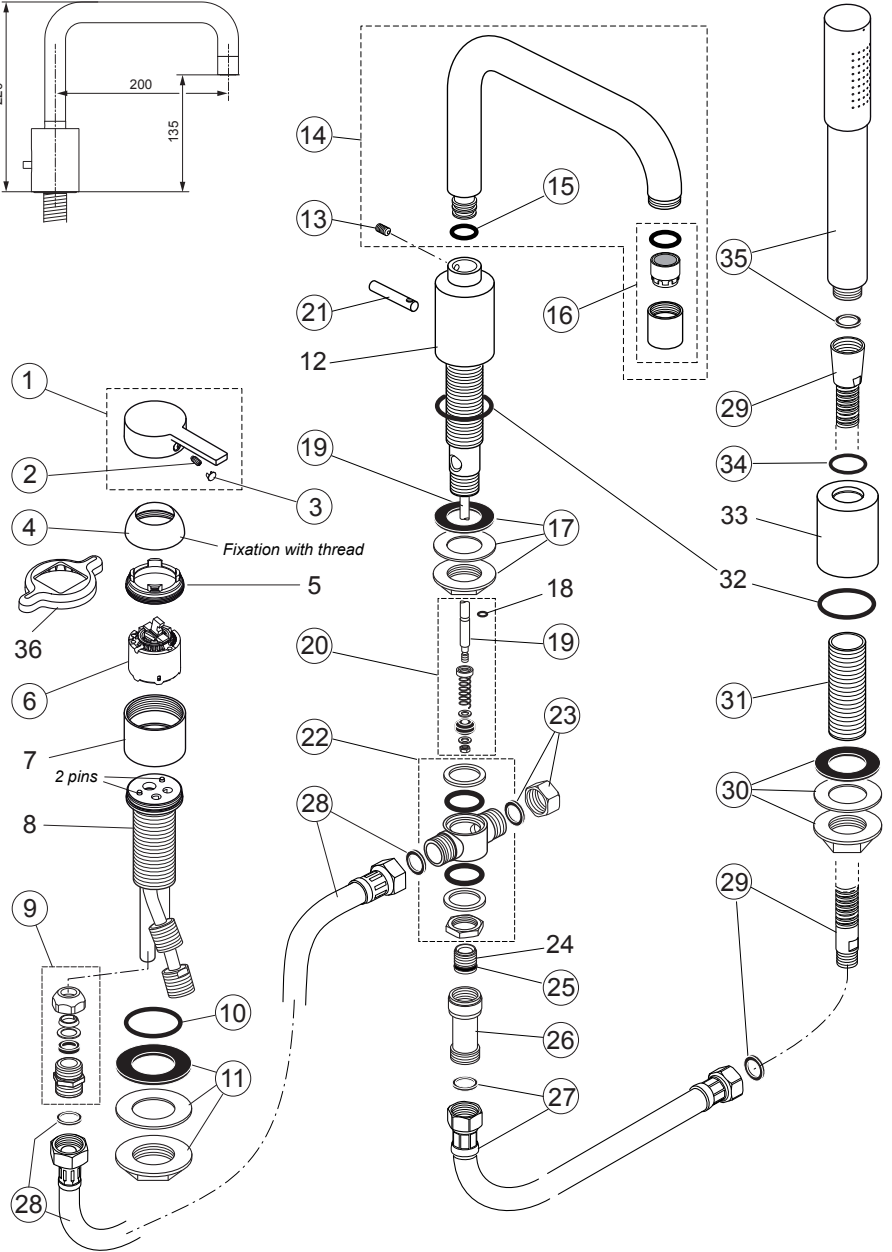

Produced since: **Aug. 2015**

Single lever 3hole Bath/Shr mixer  
chrome **A6511AA**

Pos.	Description	Part-Number	Qty.	Pos.	Description	Part-Number	Qty.
1	Lever cpl. with red/blue	<b>A 960 753 AA</b>	1 Set	20	Repair-set diverter	<b>H 960 534 NU</b>	1 Set
2	Thread pin M5x10 DIN915	<b>A 963 309 NU</b>	1 pcs	21	Pull knob	<b>H 960 661 AA</b>	1 pcs
3	Handle cap	<b>B 960 473 AA</b>	1 pcs	22	T-piece complete	<b>H 960 128 NU</b>	1 Set
4	Cover cap M46x1,5	<b>A 963 186 AA</b>	1 pcs	23	Dummy cap G1/2	<b>H 960 062 NU</b>	1 pcs
5	Clamping nut M52x1,5			24	Nipple ( in pos. 19 contained )		
6	Cartridge Ø47	<b>A 960 500 NU</b>	1 pcs	25	O - Ring Ø 13 x 1,5	<b>H 960 896 NU*</b>	1 Set
7	Cartridge housing			26	Check valve / 2 pcs inside	<b>H 960 184 NU</b>	1 pcs
8	Soldering group cartridge ( Body Single lever )			27	Flex. hose G1/2-15x1	<b>H 960 185 NU</b>	1 pcs
9	Compression Adapter	<b>H 960 264 NU</b>	1 Set	28	Flex. hose G1/2xG1/2	<b>H 960 476 NU</b>	1 St.
10	O - Ring Ø 39,34 x 2,62	<b>A 960 331 NU*</b>	1 Set	29	Shower hose G1/2-15x1	<b>H 960 440 AA</b>	1 St.
11	Fixation kit Cartr. housing	<b>H 960 294 NU*</b>	1 Set	30	Fixation kit universal	<b>H 960 279 NU*</b>	1 Set
12	Body for spout			31	Shank with thread G3/4	<b>H 960 441 NU</b>	1 pcs
13	Thread pin M5x5 DIN 916	<b>A 962 041 NU*</b>	1 Set	32	O - Ring Ø 44 x 3		
14	Spout complete	<b>H 961 618 AA</b>	1 pcs	33	Holder f. hand shower		
15	O - Ring Ø 11 x 3	<b>A 961 111 NU</b>	1 pcs	34	O - Ring Ø 22 x 3	<b>A 960 239 NU</b>	1 pcs
16	Aerator complete	<b>H 960 375 AA</b>	1 pcs	35	Hand shower complete	<b>F 960 900 AA</b>	1 pcs
17	Fixation kit universal	<b>H 960 279 NU*</b>	1 Set	36	Mounting tool for pos. 5		
18	O-Ring Ø 4 x 1,5 in pos. 19 + 20 contained						
19	Diverter complete + pos.21	<b>H 960 439 AA</b>	1 Set				

\* Universal-Set (not all parts needed)