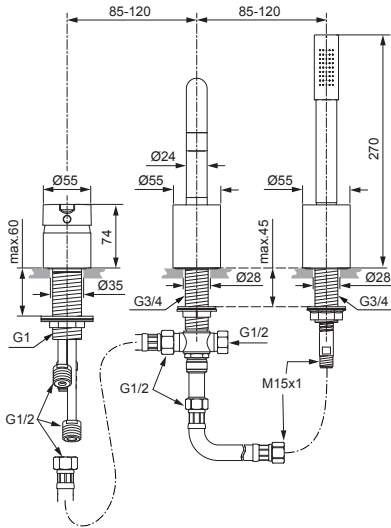

Produced since: **Aug. 2015**

Single lever 3hole Bath/Shr mixer  
chrome **A6511AA**

Pos.	Description	Part-Number	Qty.	Pos.	Description	Part-Number	Qty.
1	Lever cpl. with red/blue	<b>A 960 753 AA</b>	1 Set	20	Repair-set diverter	<b>H 960 534 NU</b>	1 Set
2	Thread pin M5x10 DIN915	<b>A 963 309 NU</b>	1 pcs	21	Pull knob	<b>H 960 661 AA</b>	1 pcs
3	Handle cap	<b>B 960 473 AA</b>	1 pcs	22	T-piece complete	<b>H 960 128 NU</b>	1 Set
4	Cover cap M46x1,5	<b>A 963 186 AA</b>	1 pcs	23	Dummy cap G1/2	<b>H 960 062 NU</b>	1 pcs
5	Clamping nut M52x1,5			24	Nipple ( in pos. 19 contained )		
6	Cartridge Ø47	<b>A 960 500 NU</b>	1 pcs	25	O - Ring Ø 13 x 1,5	<b>H 960 896 NU*</b>	1 Set
7	Cartridge housing			26	Check valve / 2 pcs inside	<b>H 960 184 NU</b>	1 pcs
8	Soldering group cartridge ( Body Single lever )			27	Flex. hose G1/2-15x1	<b>H 960 185 NU</b>	1 pcs
9	Compression Adapter	<b>H 960 264 NU</b>	1 Set	28	Flex. hose G1/2xG1/2	<b>H 960 476 NU</b>	1 St.
10	O - Ring Ø 39,34 x 2,62	<b>A 960 331 NU*</b>	1 Set	29	Shower hose G1/2-15x1	<b>H 960 440 AA</b>	1 St.
11	Fixation kit Cartr. housing	<b>H 960 294 NU*</b>	1 Set	30	Fixation kit universal	<b>H 960 279 NU*</b>	1 Set
12	Body for spout			31	Shank with thread G3/4	<b>H 960 441 NU</b>	1 pcs
13	Thread pin M5x5 DIN 916	<b>A 962 041 NU*</b>	1 Set	32	O - Ring Ø 44 x 3		
14	Spout complete	<b>H 961 618 AA</b>	1 pcs	33	Holder f. hand shower		
15	O - Ring Ø 11 x 3	<b>A 961 111 NU</b>	1 pcs	34	O - Ring Ø 22 x 3	<b>A 960 239 NU</b>	1 pcs
16	Aerator complete	<b>H 960 375 AA</b>	1 pcs	35	Hand shower complete	<b>F 960 900 AA</b>	1 pcs
17	Fixation kit universal	<b>H 960 279 NU*</b>	1 Set	36	Mounting tool for pos. 5		
18	O-Ring Ø 4 x 1,5 in pos. 19 + 20 contained						
19	Diverter complete + pos.21	<b>H 960 439 AA</b>	1 Set				