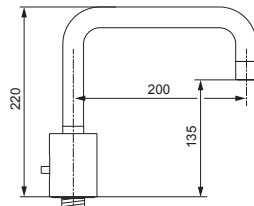

Produced since: **Aug. 2015**

Single lever 3hole Bath/Shr mixer  
chrome **A6511AA**

Pos.	Description	Part-Number	Qty.	Pos.	Description	Part-Number	Qty.
1	Lever cpl. with red/blue	<b>A 960 753 AA</b>	1 Set	20	Repair-set diverter	<b>H 960 534 NU</b>	1 Set
2	Thread pin M5x10 DIN915	<b>A 963 309 NU</b>	1 pcs	21	Pull knob	<b>H 960 661 AA</b>	1 pcs
3	Handle cap	<b>B 960 473 AA</b>	1 pcs	22	T-piece complete	<b>H 960 128 NU</b>	1 Set
4	Cover cap M46x1,5	<b>A 963 186 AA</b>	1 pcs	23	Dummy cap G1/2	<b>H 960 062 NU</b>	1 pcs
5	Clamping nut M52x1,5			24	Nipple ( in pos. 19 contained )		
6	Cartridge Ø47	<b>A 960 500 NU</b>	1 pcs	25	O - Ring Ø 13 x 1,5	<b>H 960 896 NU*</b>	1 Set
7	Cartridge housing			26	Check valve / 2 pcs inside	<b>H 960 184 NU</b>	1 pcs
8	Soldering group cartridge ( Body Single lever )			27	Flex. hose G1/2-15x1	<b>H 960 185 NU</b>	1 pcs
9	Compression Adapter	<b>H 960 264 NU</b>	1 Set	28	Flex. hose G1/2xG1/2	<b>H 960 476 NU</b>	1 St.
10	O - Ring Ø 39,34 x 2,62	<b>A 960 331 NU*</b>	1 Set	29	Shower hose G1/2-15x1	<b>H 960 440 AA</b>	1 St.
11	Fixation kit Cartr. housing	<b>H 960 294 NU*</b>	1 Set	30	Fixation kit universal	<b>H 960 279 NU*</b>	1 Set
12	Body for spout			31	Shank with thread G3/4	<b>H 960 441 NU</b>	1 pcs
13	Thread pin M5x5 DIN 916	<b>A 962 041 NU*</b>	1 Set	32	O - Ring Ø 44 x 3		
14	Spout complete	<b>H 961 618 AA</b>	1 pcs	33	Holder f. hand shower		
15	O - Ring Ø 11 x 3	<b>A 961 111 NU</b>	1 pcs	34	O - Ring Ø 22 x 3	<b>A 960 239 NU</b>	1 pcs
16	Aerator complete	<b>H 960 375 AA</b>	1 pcs	35	Hand shower complete	<b>F 960 900 AA</b>	1 pcs
17	Fixation kit universal	<b>H 960 279 NU*</b>	1 Set	36	Mounting tool for pos. 5		
18	O-Ring Ø 4 x 1,5 in pos. 19 + 20 contained						
19	Diverter complete + pos.21	<b>H 960 439 AA</b>	1 Set				