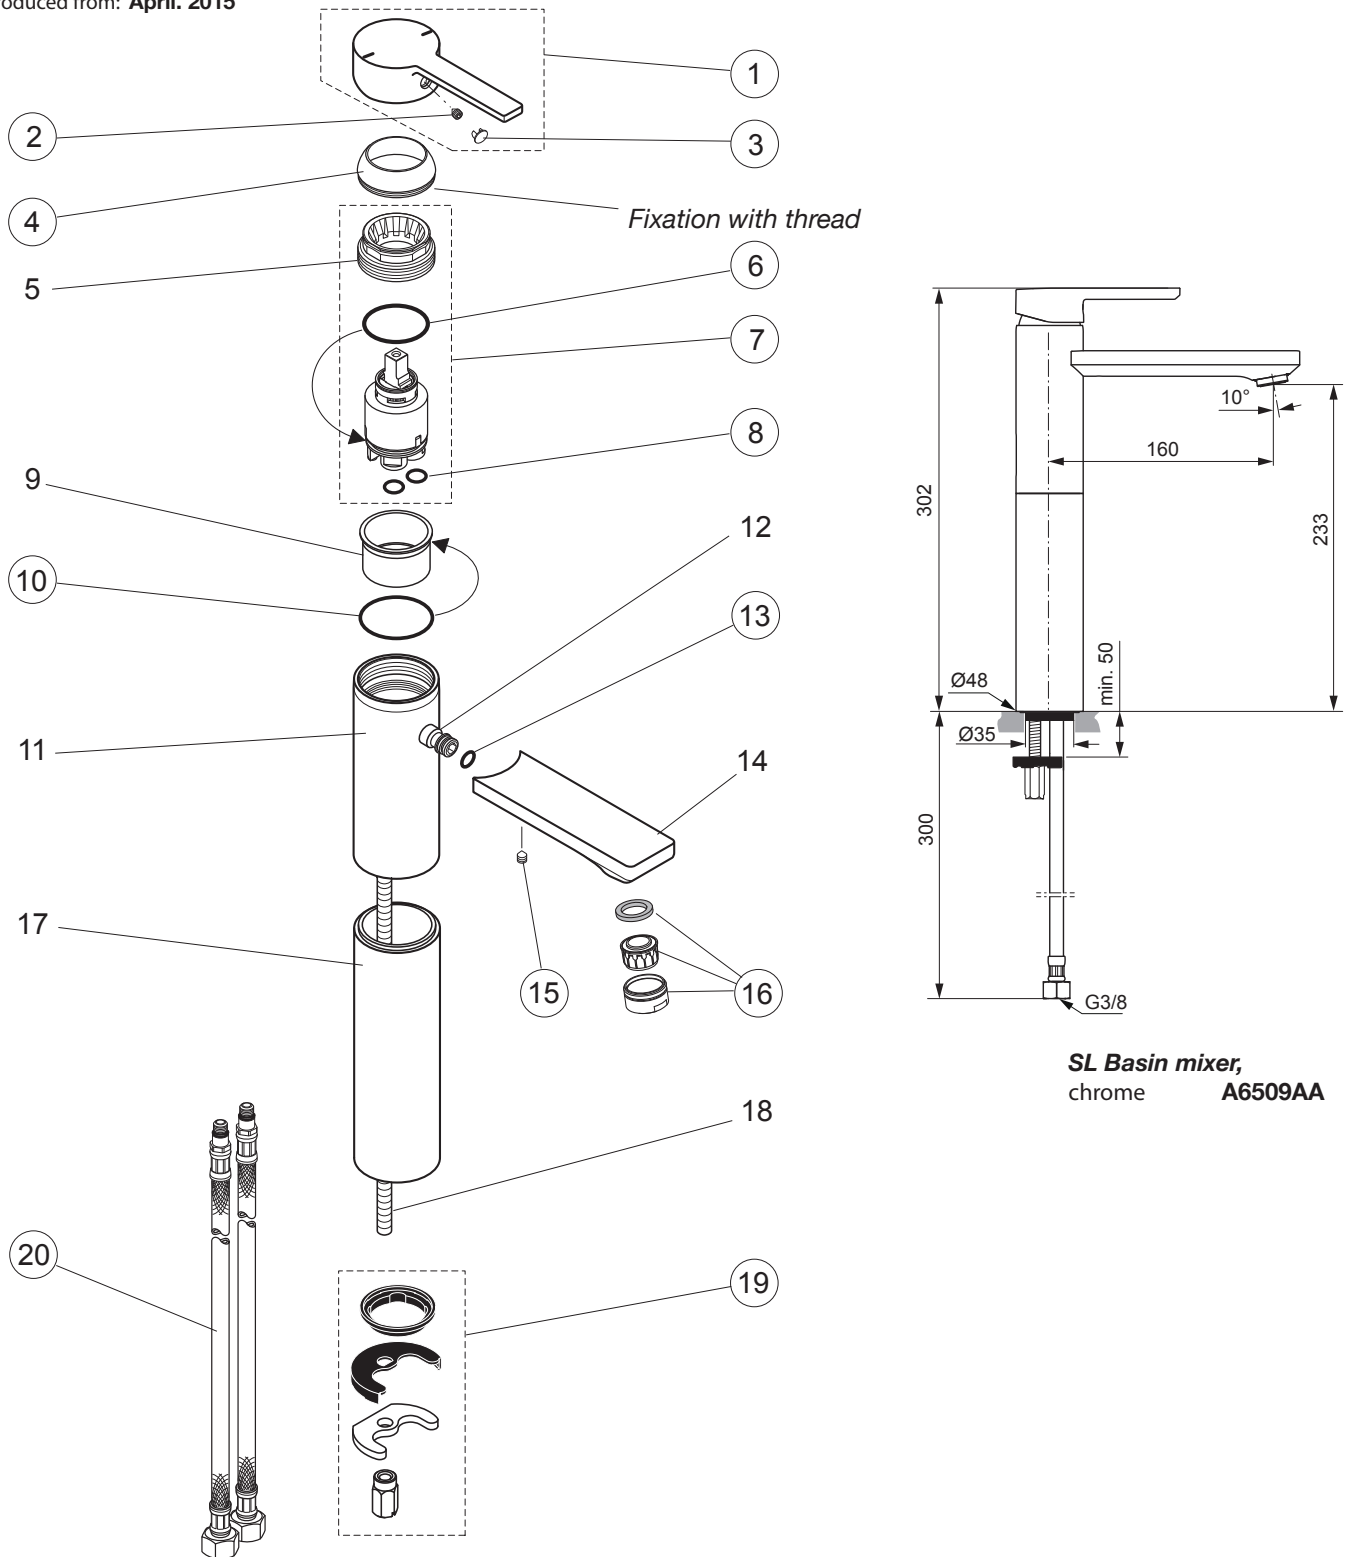

Produced from: April. 2015

SL Basin mixer,  
chrome A6509AA

Pos.	Description	Part-Number	Qty.	Pos.	Description	Part-Number	Qty.
1	Lever cpl. with red/blue	A 960 717 AA	1 Set	12	Nipple for spout connector		
2	Thread pin M5x6 DIN914	A 860 603 NU	1 pcs	13	O-ring Ø 8,1 x 1,6	A 962 345 NU	1 pcs
3	Handle cap	B 960 473 AA	1 pcs	14	Spout		
4	Cover cap M43 x 1,5	A 960 731 AA	1 pcs	15	Thread pin M5x5 DIN 914	A 960 729 AA	1 pcs
5	Clamping nut M43 x 1,5			16	Aerator M24x1 -A-	A 860 050 AA	1 Set
6	O-ring Ø 28,3 x 1,78	A 860 818 NU	2 pcs	17	Extension Body Ø48 x 155		
7	Cartridge complete	A 960 733 NU	1 Set	18	Bolt M8 x 270mm		
8	O-ring Ø 9,25 x 1,78	A 963 395 NU	2 pcs	19	Fixation kit	A 962 139 NU*	1 Set
9	Cartridge sleeve			20	Flex. hose M10x1 / G3/8	A 963 685 NU	1 pcs
10	O-ring Ø 38 x 2	A 961 114 NU	1 pcs				
11	Body						

\*Universal set (not all parts needed)