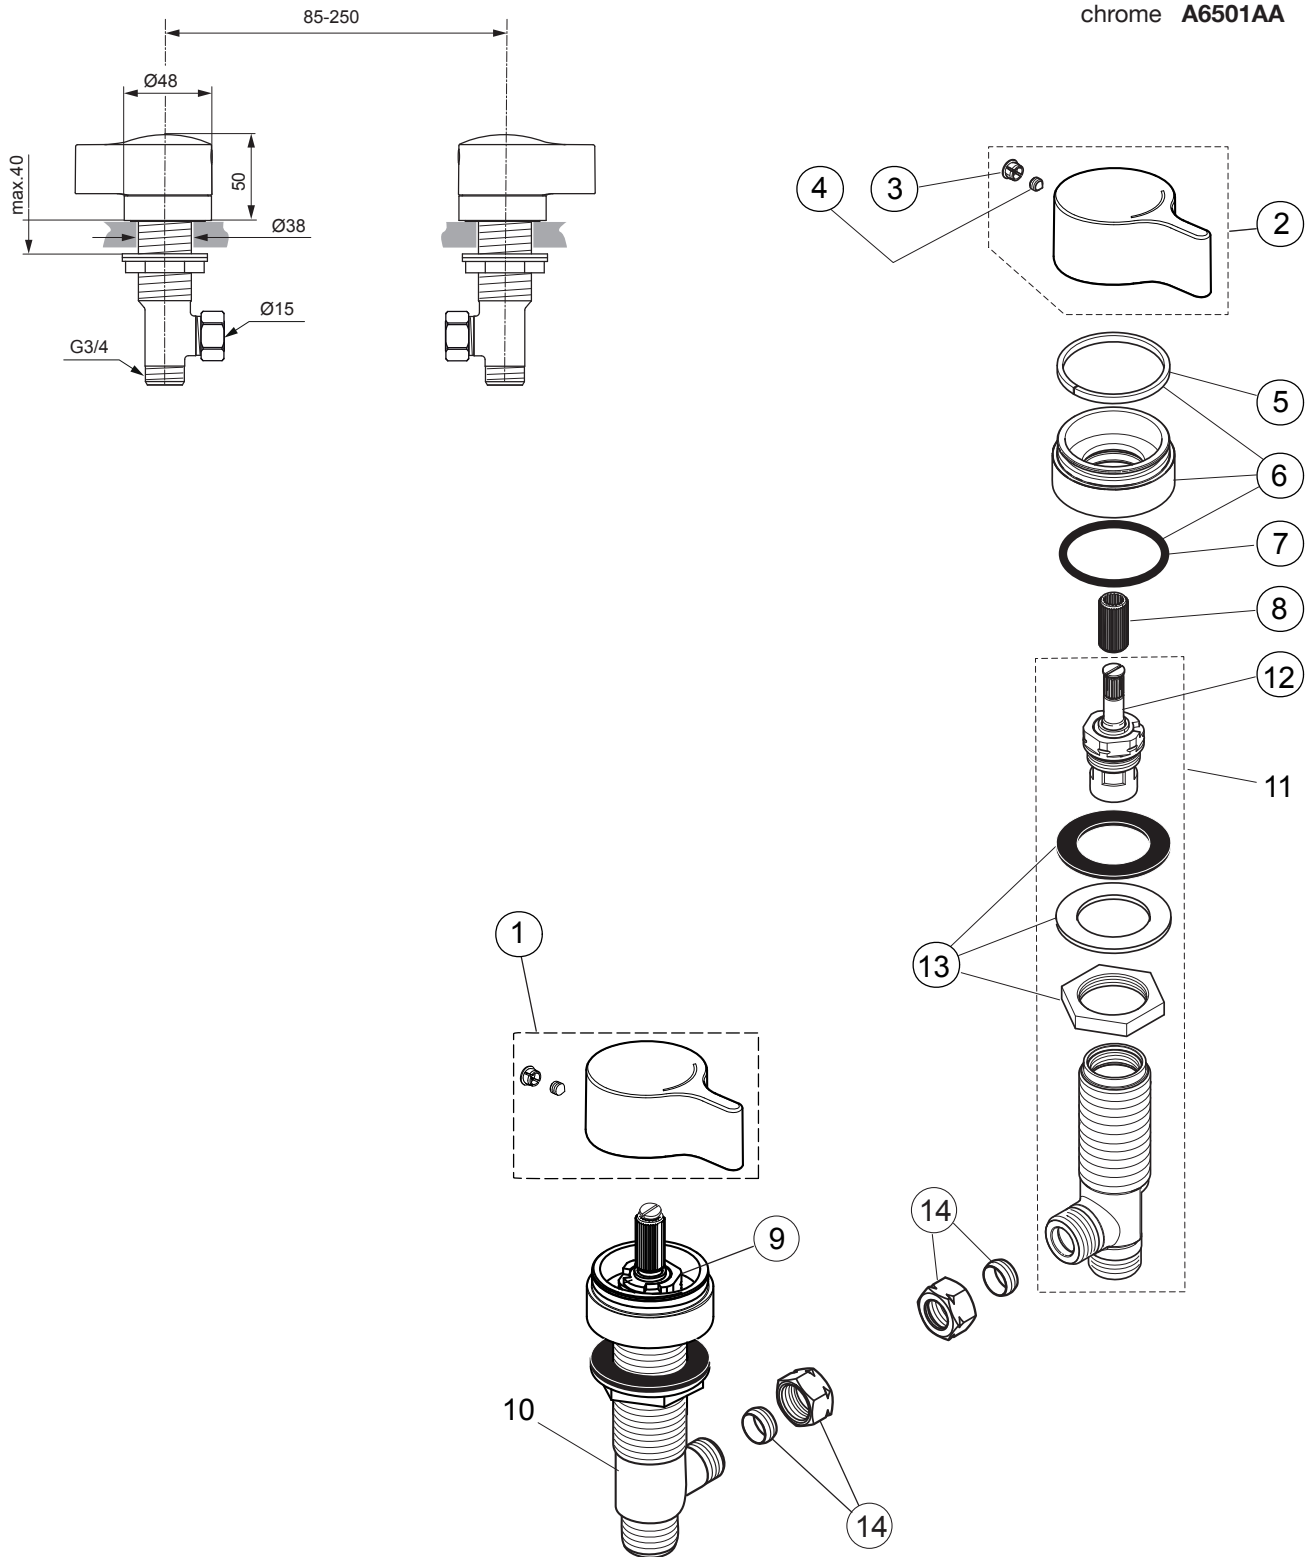

Produced from: Aug. 2015

Sidevalve hot/cold
chrome **A6501AA**

Pos.	Description	Part-Number	Qty.	Pos.	Description	Part-Number	Qty.
1	Handle w. Logo Sottini - red	A 861 009 AA	1 Set	9	Headwork (hot side)	A 960 462 NU	1 pcs
2	Handle w. Logo Sottini - blue	A 861 010 AA	1 Set	10	Side valve complete hot		
3	Handle cap	A 960 396 AA	1 pcs	11	Side valve complete cold		
4	Thread pin M5x5 DIN914	A 961 268 NU	2 pcs	12	Headwork (cold side)	A 961 010 NU	1 pcs
5	Gliding f. Handle	A 962 143 NU*	1 pcs	13	Fixation-set Side valve	A 963 026 NU*	1 Set
6	Escutcheon with washer	A 961 864 AA	1 Set	14	Nut G1/2 with ring	A 963 028 NU	1 pcs
7	O-ring Ø 37,77 x 2,62	A 962 574 NU	1 pcs				
8	Handle adapter	N 042 677 NU	2 pcs				

*Universal set (not all parts needed)