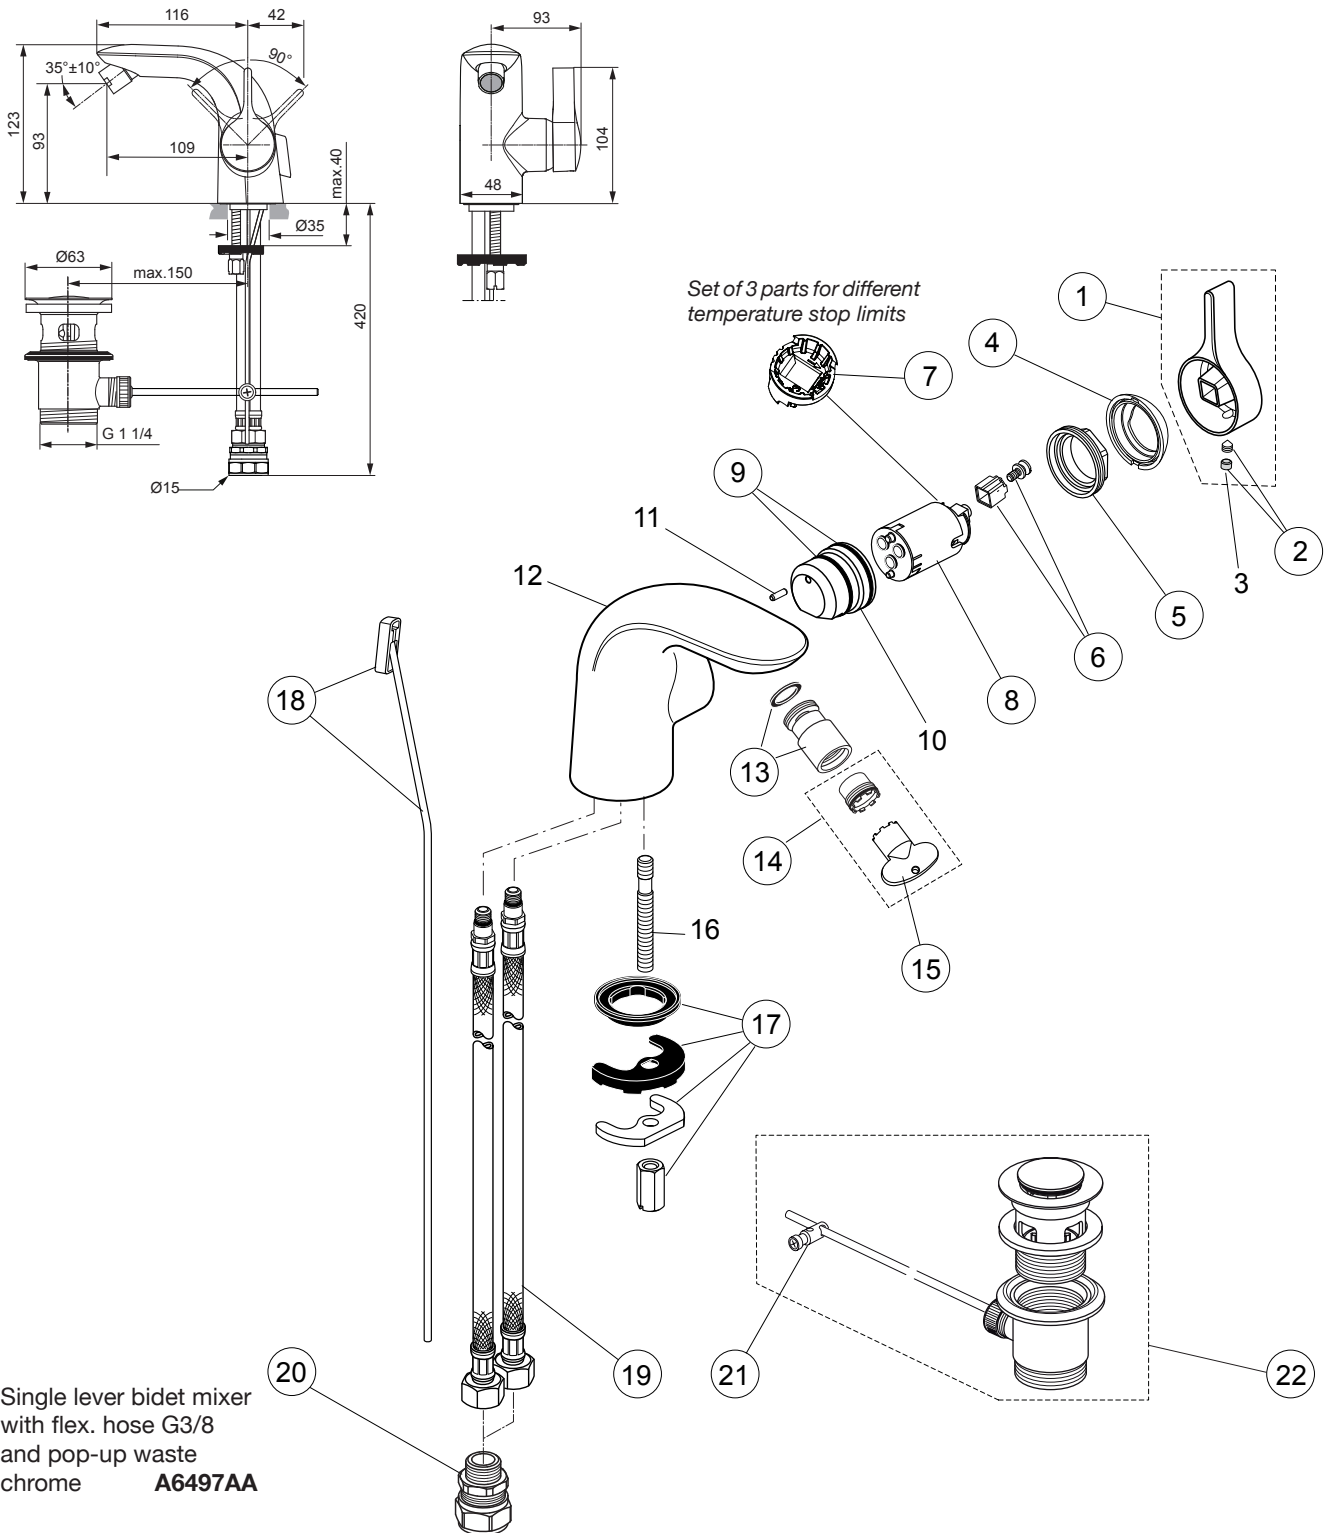

Produced from: April 2015

Single lever bidet mixer  
with flex. hose G3/8  
and pop-up waste  
chrome **A6497AA**

Pos.	Description	Part-Number	Qty.	Pos.	Description	Part-Number	Qty.
1	Lever cpl. with Logo Sottini	<b>A 860 963 AA</b>	1 Set	13	Ball joint M18x1 cpl.	<b>A 962 385 AA</b>	1 Set
2	Thread pin M5x5 DIN916	<b>A 962 041 NU</b>	1 pcs	14	Aerator complete M18x1	<b>A 960 197 NU</b>	1 Set
3	Rubber button	<b>A 963 751 NU</b>	1 pcs	15	Aerator key - Universal set for Pos. 13 and 22	<b>A 960 196 NU</b>	1 Set
4	Cartr. Cover (Cap)	<b>F 960 975 AA</b>	1 pcs	16	Stud M8 x 63		
5	Clamping nut M36 x 1	<b>B 961 087 NU</b>	1 pcs	17	Fixation-set	<b>A 964 520 NU</b>	1 Set
6	Handle insert + screw	<b>B 961 086 NU</b>	1 Set				
7	Hot water limiter - 3 parts	<b>B 961 088 NU</b>	1 Set	18	Pull Knob with rod	<b>F 960 976 AA</b>	1 Set
8	Cartridge cpl. K-28A	<b>F 960 855 NU</b>	1 pcs	19	Flex. hose M8x1 / G3/8	<b>A 962 370 NU</b>	1 pcs
9	O - Ring Ø 28,3 x 1,78	<b>A 961 667 NU</b>	2 pcs	20	Connector G3/8 D15	<b>B 960 845 NU</b>	1 pcs
10	Plastic insert for Body ( manifold )			21	Bracket	<b>A 963 404 NU</b>	1 pcs
11	Clamping pin			22	Pop-up waste complete	<b>B 960 853 AA</b>	1 Set
12	Body						