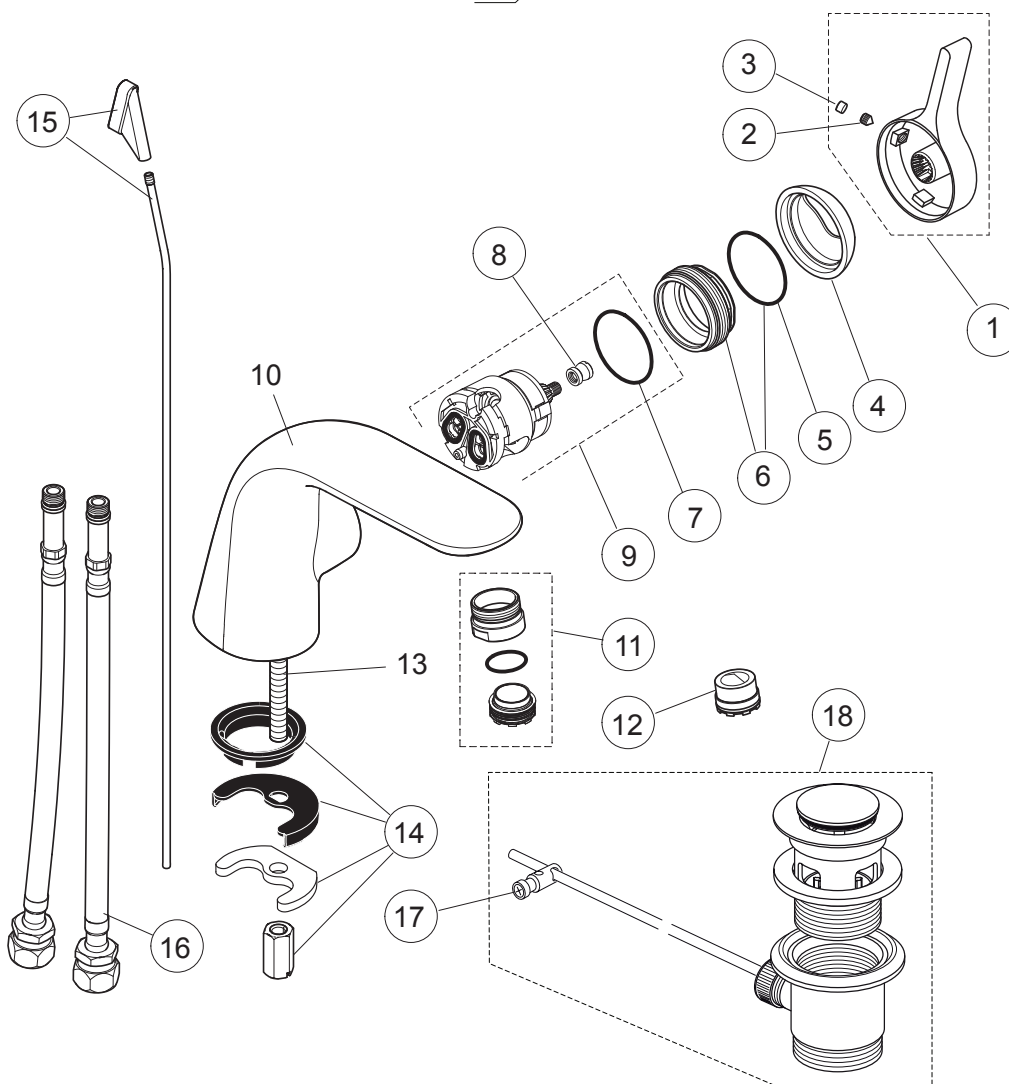

Produced from: April 2015

Single lever basin mixer
with pop-up waste
with flexible hose
chrome **A6493AA**

without pop-up waste
with flexible hose
chrome **A6494AA**

Pos.	Description	Part-Number	Qty.	Pos.	Description	Part-Number	Qty.
1	Lever cpl. with Logo Sottini	A 860 962 AA	1 Set	11	Aerator M24x1 cpl. 5Ltr.	A 962 080 AA	1 Set
2	Thread pin M5x6 DIN914	A 963 667 NU	1 pcs	12	Aerator M21,5x1 full flow	A 962 079 NU	1 pcs
3	Rubber button	A 963 751 NU	1 pcs		Aerator key for Pos. 11+12	A 960 196 NU	1 pcs
4	Cartr. Cover (Cap)	A 961 485 AA	1 pcs	13	Stud M8 x 63		
5	O - Ring Ø 28,3 x 1,78	A 961 667 NU	2 pcs	14	Fixation-set	A 960 001 NU	1 Set
6	Clamping nut M43 x 1,5	N 960 019 AA	1 Set	15	Pull knob with rod	A 962 081 AA	1 Set
7	O - Ring Ø 35 x 3,2	A 962 715 NU	1 pcs	16	Flex. hose M12x1 / G1/2	A 962 082 NU	1 pcs
8	Nut f. handle adaption	A 963 372 NU	1 pcs	17	Bracket	A 963 404 NU	1 pcs
9	Cartridge Multiport cpl.	A 962 985 NU	1 set	18	Pop-up waste complete	A 961 230 AA	1 Set
10	Body						