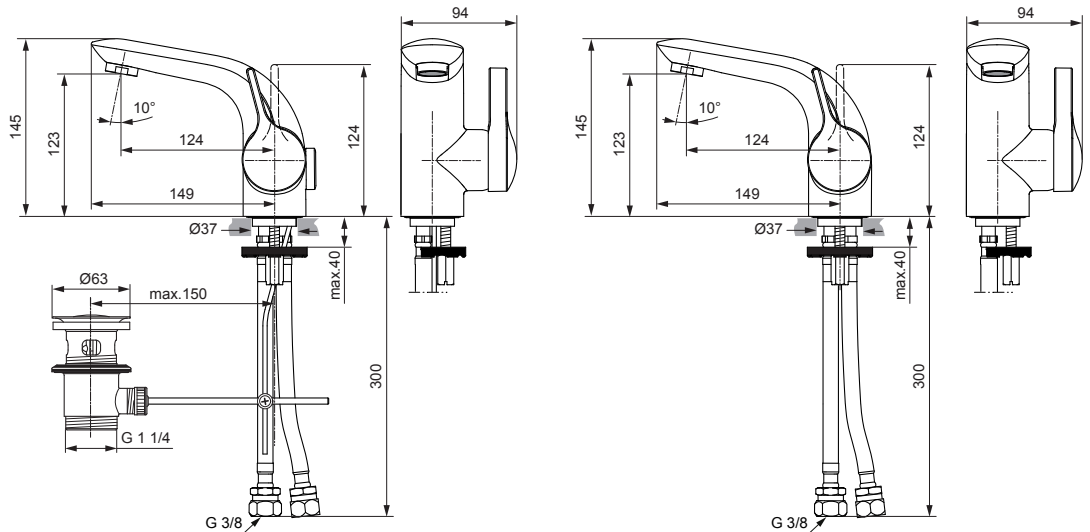

Produced from: April 2015

Single lever basin mixer
with pop-up waste
with flexible hose
chrome **A6493AA**

without pop-up waste
with flexible hose
chrome **A6494AA**

Pos.	Description	Part-Number	Qty.	Pos.	Description	Part-Number	Qty.
1	Lever cpl. with Logo Sottini	A 860 962 AA	1 Set	11	Aerator M24x1 cpl. 5Ltr.	A 962 080 AA	1 Set
2	Thread pin M5x6 DIN914	A 963 667 NU	1 pcs	12	Aerator M21,5x1 full flow	A 962 079 NU	1 pcs
3	Rubber button	A 963 751 NU	1 pcs		Aerator key for Pos. 11+12	A 960 196 NU	1 pcs
4	Cartr. Cover (Cap)	A 961 485 AA	1 pcs	13	Stud M8 x 63		
5	O - Ring Ø 28,3 x 1,78	A 961 667 NU	2 pcs	14	Fixation-set	A 960 001 NU	1 Set
6	Clamping nut M43 x 1,5	N 960 019 AA	1 Set	15	Pull knob with rod	A 962 081 AA	1 Set
7	O - Ring Ø 35 x 3,2	A 962 715 NU	1 pcs	16	Flex. hose M12x1 / G1/2	A 962 082 NU	1 pcs
8	Nut f. handle adaption	A 963 372 NU	1 pcs	17	Bracket	A 963 404 NU	1 pcs
9	Cartridge Multiport cpl.	A 962 985 NU	1 set	18	Pop-up waste complete	A 961 230 AA	1 Set
10	Body						