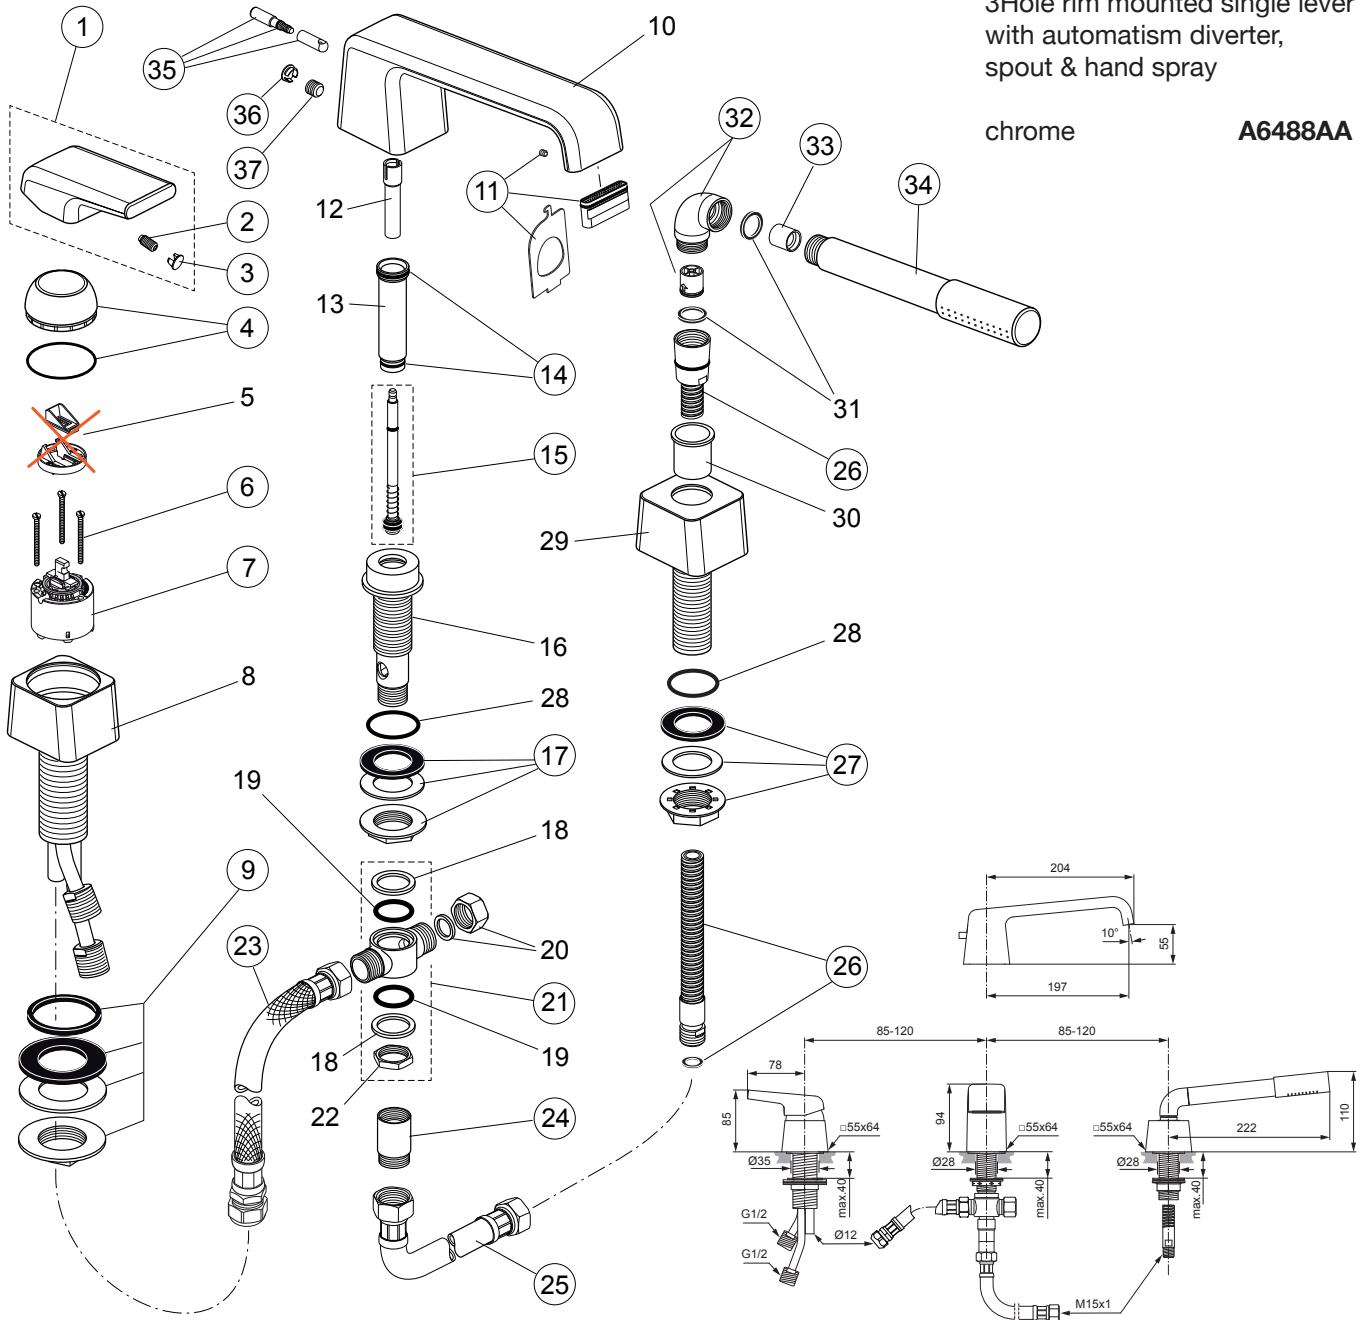

Produced since: Aug. 2015

3Hole rim mounted single lever with automatism diverter, spout & hand spray

chrome

A6488AA

Pos.	Description	Part-Number	Qty.	Pos.	Description	Part-Number	Qty.
1	Lever cpl. with red/blue	F 960 852 AA	1 Set	20	Plug G1/2 with Fibre-ring		
2	Thread pin M5x10 DIN915	A 963 309 NU	1 pcs	21	T-Piece complete	H 960 128 NU	1 Set
3	Handle cap	B 960 473 AA	1 pcs	22	Clamping nut G1/2 - Spanner 24mm		
4	Cover cap with o-ring	B 960 276 AA	1 Set	23	Flex. hose G1/2 x 400mm	A 962 823 NU	1 pcs
5	Eco-Kit			24	Non-return valve complete	A 963 287 AA	1 pcs
6	Cylindrical screw M4x39	A 963 176 NU	3 pcs	25	Flex. hose G1/2 + washer	H 960 185 NU	1 pcs
7	Cartridge Ø47	A 960 500 NU	1 pcs	26	Shower hose G1/2-M15x1	H 961 444 AA	1 pcs
8	Body Single lever			27	Fixation kit shower-holder	H 960 279 NU*	1 Set
9	Fixation kit G 1"	H 960 294 NU*	1 Set	28	O - ring Ø 32 x 2,5		
10	Spout Bath filler w. Logo Sottini			29	Holder for hand shower		
11	Flow straightener 40-10-C	F 960 862 NU	1 Set	30	Plastic insert		
12	Sleeve for diverter			31	Washer Ø 20,8 x 14,5 x 2,5		
13	Sleeve adapter			32	Elbow 96° f. Hand spray	F 960 865 AA	1 Set
14	O - ring set for pos.13	F 960 894 NU	1 Set	33	Flow limiter 8l/min	B 961 093 NU	1 pcs
15	Diverter spindle complete	F 960 895 NU	1 Set	34	Hand spray	F 960 900 AA	1 pcs
16	Shaft for Spout			35	Lift rod knob complete	A 962 349 AA	1 Set
17	Fixation kit Spout	H 960 380 NU*	1 Set	36	Cover cap Spout	A 962 227 AA	1 pcs
18	Washer			37	Thread pin M10x10	A 961 807 NU	1 pcs
19	O - ring Ø 21 x 3,5						

\* Universal-Set (not all parts needed)