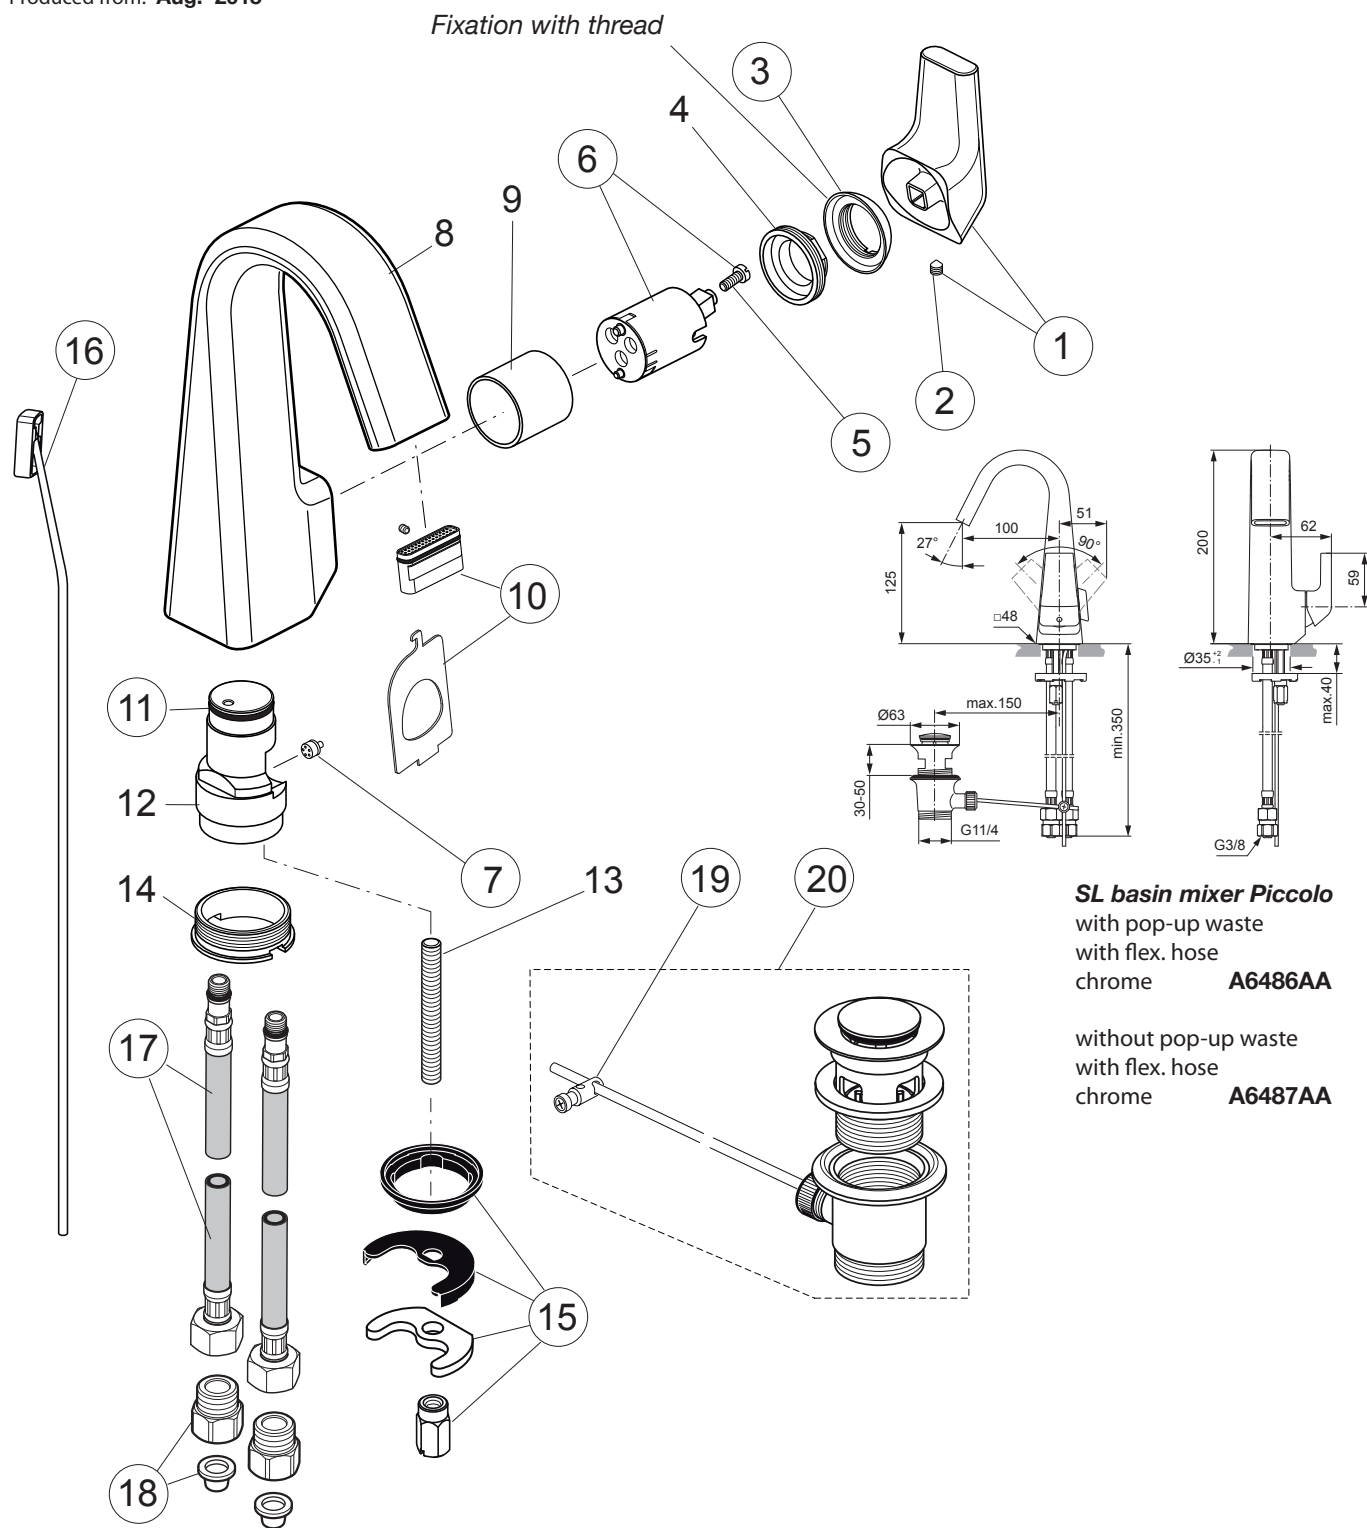

Produced from: Aug. 2015

SL basin mixer Piccolo
with pop-up waste
with flex. hose
chrome **A6486AA**

without pop-up waste
with flex. hose
chrome **A6487AA**

Pos.	Description	Part-Number	Qty.	Pos.	Description	Part-Number	Qty.
1	Lever cpl. with red/blue	F 960 850 AA	1 pcs	11	O - Ring Ø 22,3 x 2,4	F 960 843 NU	1 pcs
2	Thread pin M5x6 DIN914	A 860 603 NU	1 pcs	12	Manifold insert	A 962 370 NU	1 pcs
3	Cover cap M24x1 inside	F 960 854 AA	1 pcs	13	Bolt M8 x 77	A 962 215 AA	1 pcs
4	Clamping nut M33/M24x1 outside			14	Clamping nut M39 x 1		
5	Cylindrical screw M4 x 10	A 960 230 NU	2 pcs	15	Fixation kit	B 960 432 NU*	1 Set
6	Cartridge with screw	F 960 855 NU	1 pcs	16	Lift rod complete	F 960 857 AA	1 pcs
7	Flow limiter	F 960 856 NU	1 pcs	17	Flex. hose M8x1 / G3/8	A 962 370 NU	1 pcs
8	Body (Piccolo)			18	Connector with strainer	A 962 215 AA	1 pcs
9	Sleeve Ø 31,4 x 29	A 961 114 NU	1 pcs	19	Bracket	A 961 172 NU	1 pcs
10	Flow straightener complete	A 962 294 NU	1 Set	20	Pop-up waste complete	A 961 230 AA	1 pcs

*Universal set (not all parts needed)