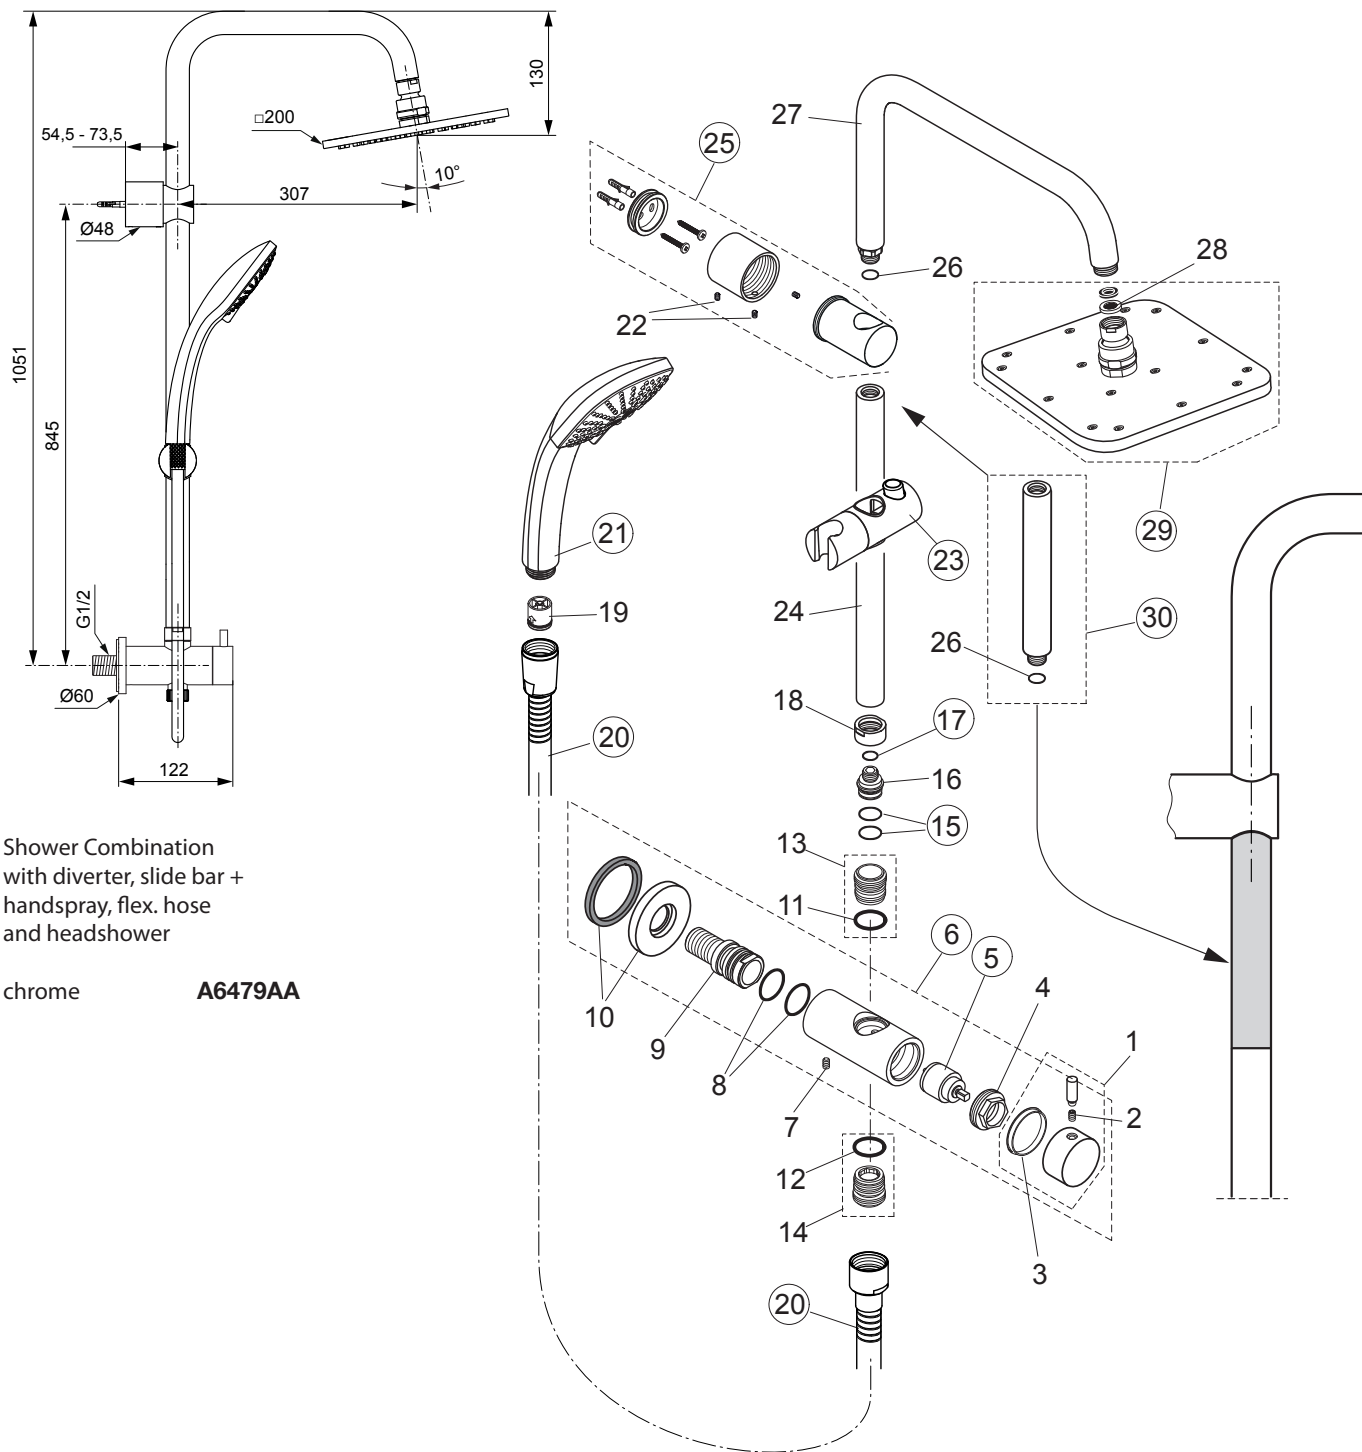

Produced from: June 2015

Shower Combination  
with diverter, slide bar +  
handspray, flex. hose  
and headshower

chrome **A6479AA**

Pos.	Description	Part-Number	Qty.	Pos.	Description	Part-Number	Qty.
1	Handle f. diverter			16	Connector nipple		
2	Thread pin			17	O - ring Ø 11 x 2	<b>A 960 942 NU</b>	2 pcs
3	Glide ring / spacer			18	Pipe adapter		
4	Clamping nut			19	Flow limiter 8ltr/min DW15		
5	Cartridge (diverter)	<b>A 860 971 AA</b>	1 pcs	20	Flex. hose G1/2 - 1750mm	<b>A 860 110 AA</b>	1 pcs
6	Wall connector cpl.	<b>A 860 808 AA</b>	1 Set	21	Handspray 3Func. 100/100	<b>F 961 048 AA</b>	1 pcs
7	Thread pin			22	Thread pin - set		
8	O - ring set			23	Slider & holder f. handshr.	<b>A 860 807 AA</b>	1 Set
9	Water connector			24	Shower bar		
10	Escutcheon			25	Wall fixation complete	<b>A 860 806 AA</b>	1 Set
11	O - ring			26	O - ring		
12	O - ring			27	Pipe ( bend )		
13	Nipple outlet headspray			28	washer set		
14	Nipple outlet handspray			29	Headshower cpl. 200/200	<b>F 961 047 AA</b>	1 pcs
15	O - ring Ø 18 x 2	<b>A 960 942 NU</b>	2 pcs	30	Extension kit 150mm long	<b>A 860 873 AA</b>	1 pcs