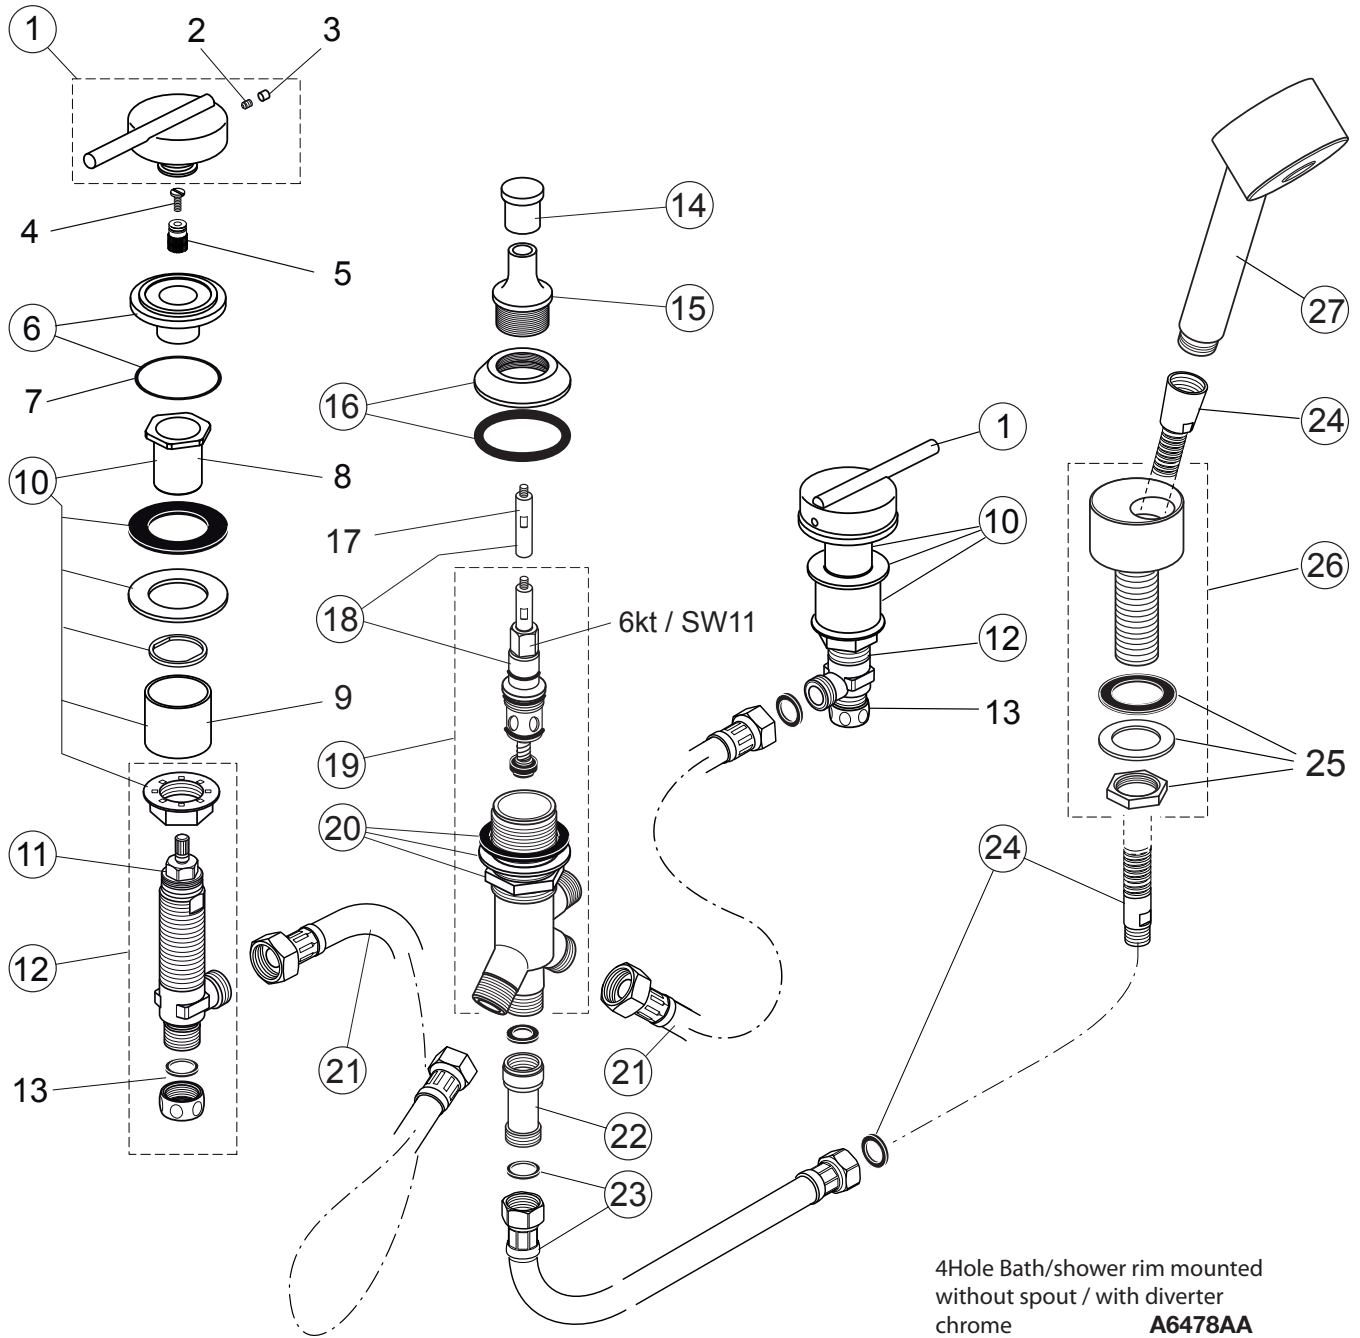

Produced since: Aug. 2015

4Hole Bath/shower rim mounted
without spout / with diverter
chrome
A6478AA

Pos.	Description	Part-Number	Qty.	Pos.	Description	Part-Number	Qty.
1	Handle complete	H 960 841 AA	1 Set	15	Cover for diverter	A 961 113 AA	1 pcs
2	Thread pin M4 x 5 DIN916			16	Escutcheon for diverter	A 961 112 AA	1 Set
3	Cap			17	Extension (included in Pos. 18)		
4	Pan head screw			18	Diverter with extension	H 960 987 NU	1 Set
5	Adapter for handle	A 960 404 NU	1 pcs	19	Diverter valve complete	A 961 882 NU	1 Set
6	Escutcheon w. Pos.7	A 860 492 AA	1 pcs	20	Fixation set diverter	A 963 026 NU*	1 Set
7	Washer			21	Flex. hose G1/2 x G1/2	H 960 312 NU	1 pcs
8	Fastening			22	Non-return valve	H 960 184 NU	1 pcs
9	Distance sleeve				Non-return valve insert	A 962 594 NU*	2 pcs
10	Fixation set complete	H 961 260 NU	1 Set	23	Flex. hose G1/2 x M15x1	H 960 185 NU	1 pcs
11	Headwork G1/2 left side	H 960 136 NU	1 pcs	24	Flex. shower hose	F 960 817 AA	1 pcs
	Headwork G1/2 right side	H 960 104 NU	1 pcs	25	Fixation set Holder	A 960 450 NU*	1 Set
12	Side valve left side (Hot)	A 860 489 NU	1 Set	26	Shower Holder complete	A 860 673 AA	1 Set
	Side valve right side (Cold)	A 961 532 NU	1 Set	27	Handspray with flowlimiter	A 960 050 AA	1 pcs
13	Coupling nut G1/2	H 960 013 AT	1 pcs				
14	Pull knob w.Logo Sottini	A 861 016 AA	1 pcs				

* Universal-Set (not all parts needed)