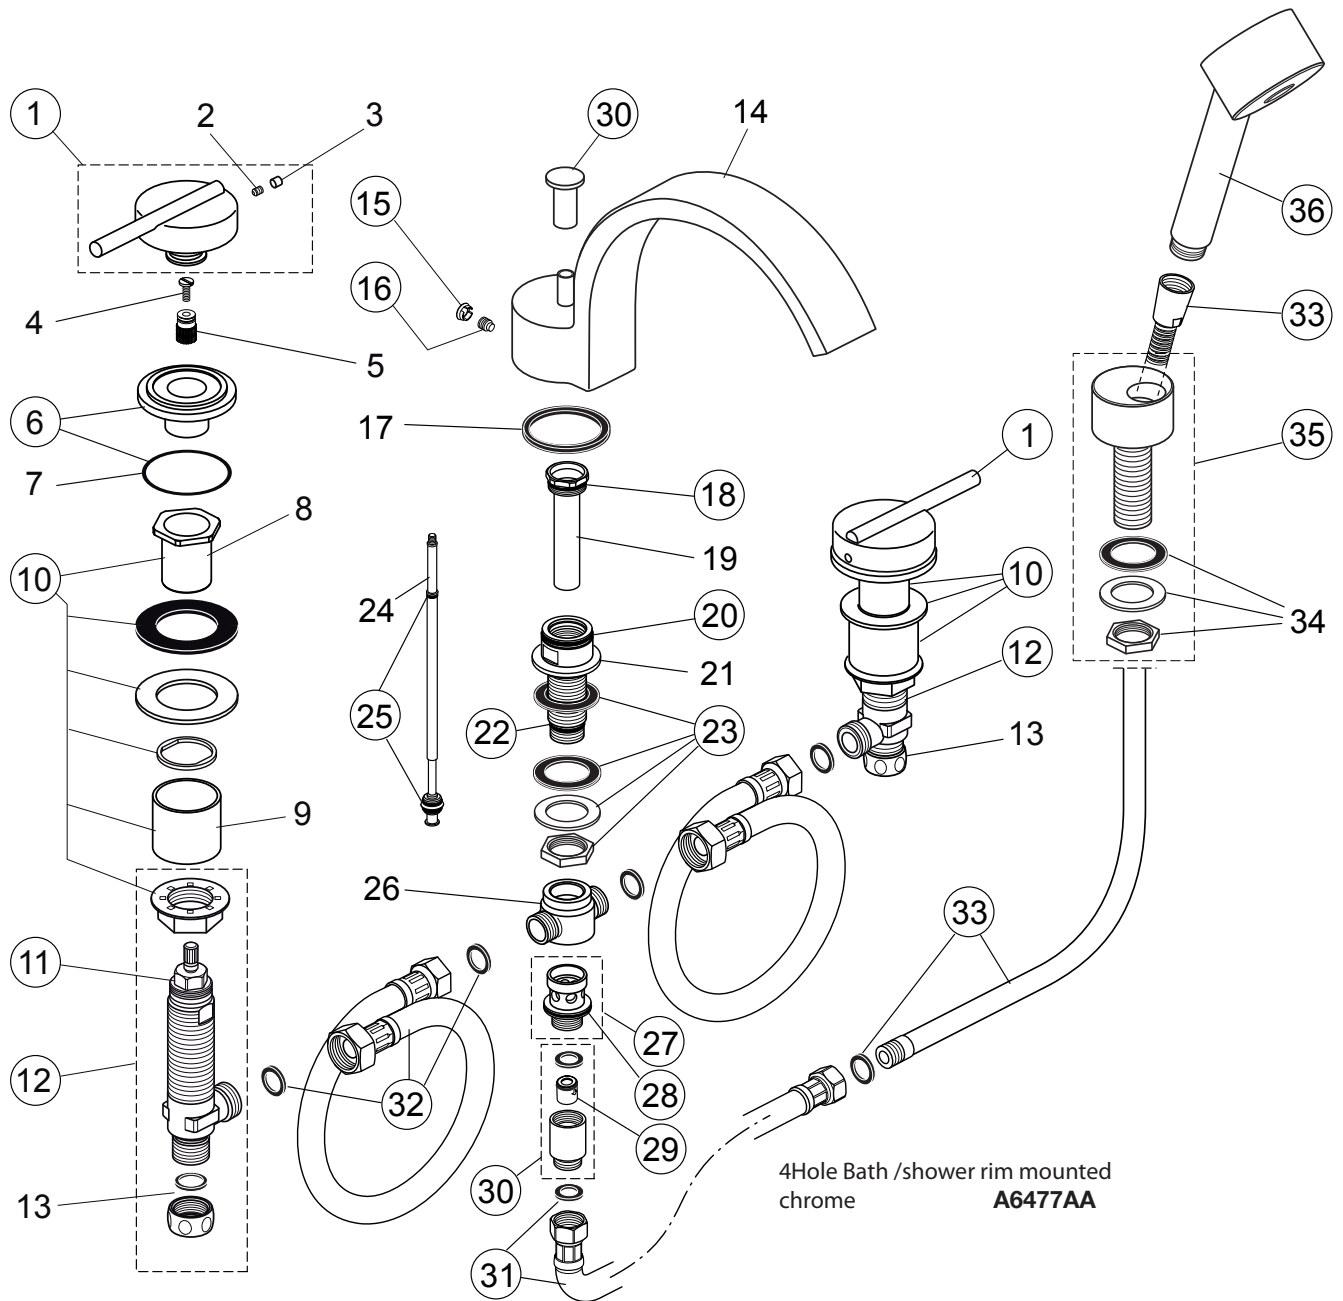

Produced since: Aug. 2015

4Hole Bath /shower rim mounted
chrome
A6477AA

Pos.	Description	Part-Number	Qty.	Pos.	Description	Part-Number	Qty.
1	Handle complete	H 960 841 AA	1 Set	19	Diverter sleeve		
2	Thread pin M4 x 5 DIN916			20	O - Ring Ø 24 x 2	A 961 809 NU	1 pcs
3	Cap			21	Shaft G3/4		
4	Pan head screw			22	O - Ring Ø 17 x 2	A 961 810 NU	2 pcs
5	Adapter for handle	A 960 404 NU	1 pcs	23	Fixation set spout	A 961 811 NU	1 Set
6	Escutcheon	A 860 492 AA	1 pcs	24	Diverter spindle		
7	Washer			25	O - Ring set	A 961 814 NU	1 Set
8	Fastening nickel-plated			26	T-piece		
9	Distance sleeve			27	Valve nipple G1/2 compl.	A 961 816 NU	1 Set
10	Fixation set complete	H 961 260 NU	1 Set	28	O - Ring Ø 24 x 2	A 961 809 NU	1 pcs
11	Headwork G1/2 left side	H 960 136 NU	1 pcs	29	Non-return valve insert	A 962 594 NU	2 pcs
	Headwork G1/2 right side	H 960 104 NU	1 pcs	30	Non-return valve cpl.	H 960 184 NU	1 Set
12	Side valve left side (Hot)	A 860 489 NU	1 Set	31	Flex. hose G1/2 x M15x1	H 960 185 NU	1 pcs
	Side valve right side (Cold)	A 961 532 NU	1 Set	32	Flex. hose G1/2 x 500lg.	H 960 312 NU	1 pcs
13	Coupling nut G1/2	H 960 013 AT	1 pcs	33	Flex. shower hose	H 960 440 AA	1 pcs
14	Spout with Logo Sottini			34	Fixation set Holder	A 960 450 NU*	1 Set
15	Cap	A 961 808 AA	1 pcs	35	Shower Holder complete	A 860 673 AA	1 pcs
16	Thread pin M10x10	A 961 807 NU	1 pcs	36	Handspray with flowlimiter	A 960 050 AA	1 pcs
17	Washer						
18	O - Ring Ø 20,35 x 1,78	A 961 798 NU*	1 pcs				

* Universal-Set (not all parts needed)