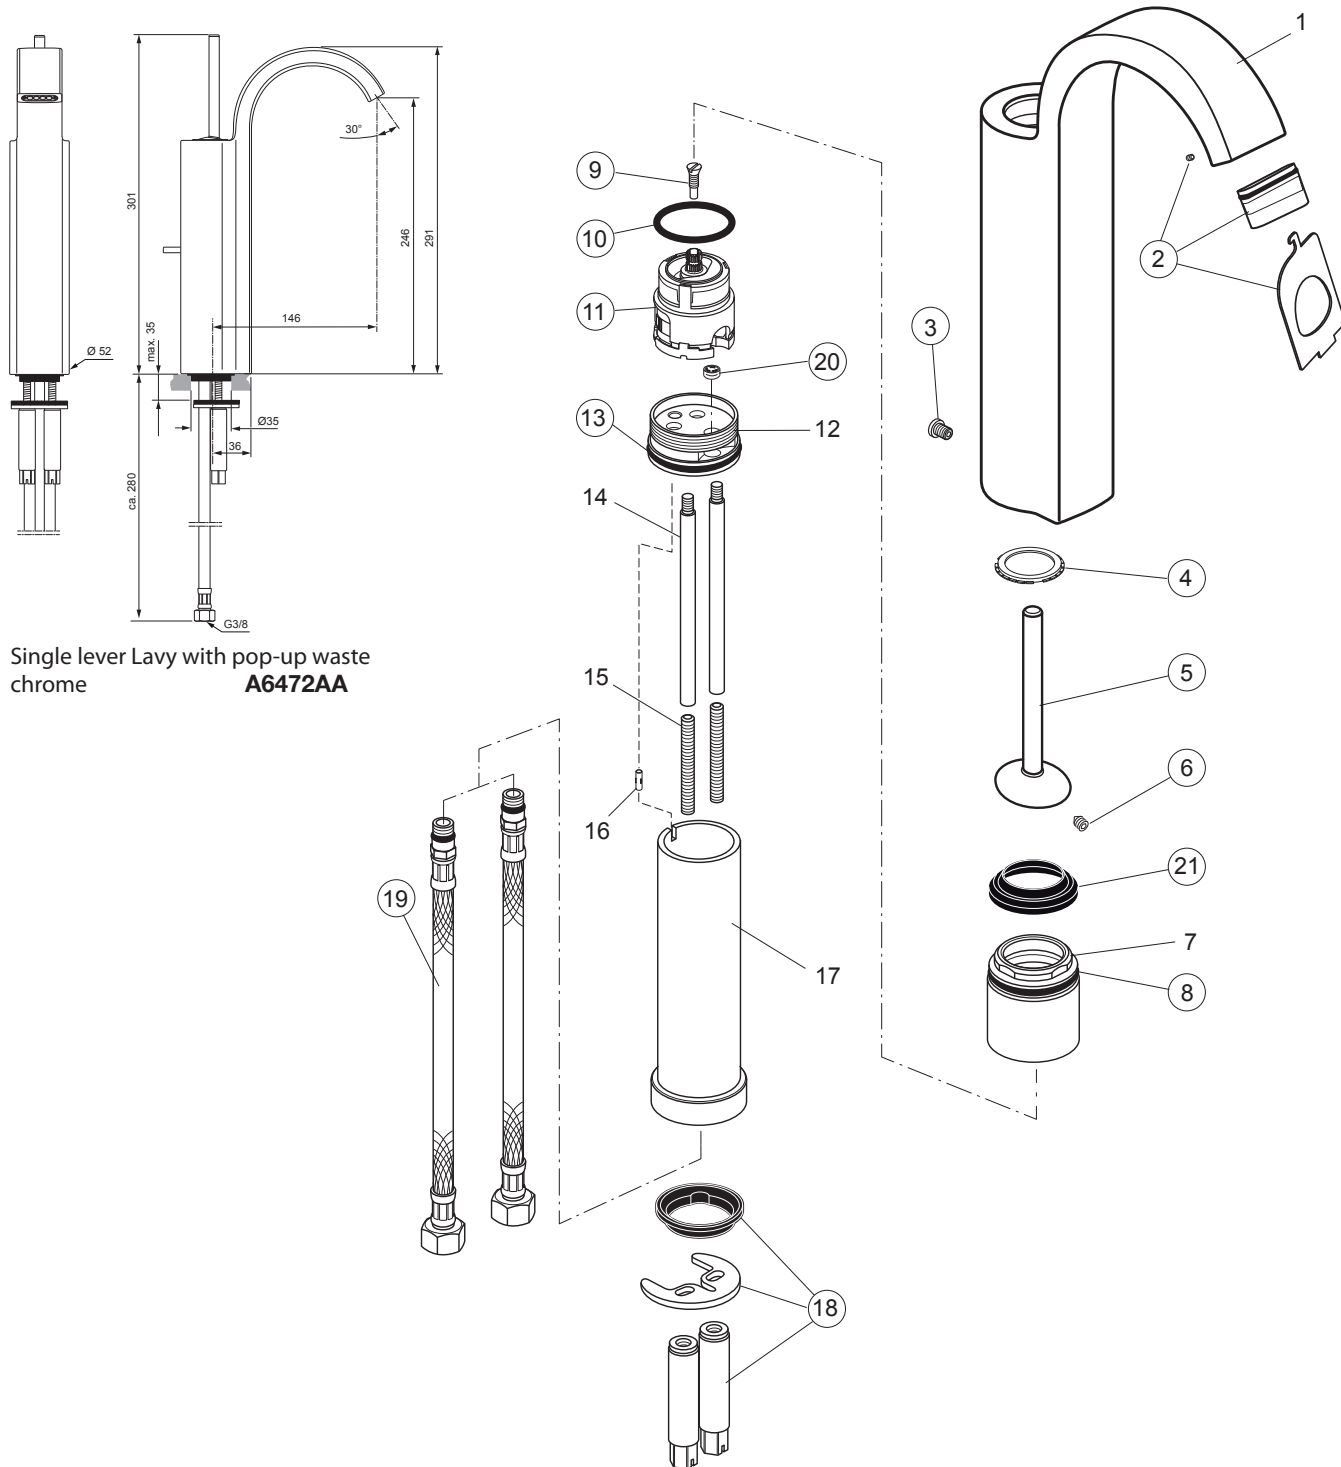

Produced from: Aug. 2015

Single lever Lavy with pop-up waste chrome **A6472AA**

Pos.	Description	Part-Number	Qty.	Pos.	Description	Part-Number	Qty.
1	Body with Logo Sottini			12	Bottom part (body)		
2	Aerator cpl.	A 962 294 NU	1 Set	13	O - ring Ø 37,77 x 2,62	A 860 607 NU	1 pcs
3	Screw f. spout fixation	A 960 201 AA	1 pcs	14	Bolt extension		
4	Slip ring	A 860 601 NU	1 pcs	15	Bolt M6 x 71		
5	Handle	A 860 602 AA	1 pcs	16	Inox pin 3 x 10 - DIN 474		
6	Handle screw M5x5	A 961 268 NU	1 pcs.	17	Brass base		
7	Clamping ring			18	Fixation set	A 960 093 NU*	1 Set
8	O - ring Ø 34,59 x 2,62	A 961 205 NU	1 pcs	19	Flex. hose G3/8 - M10x1	A 963 600 NU	1 pcs
9	Screw M4	A 960 017 NU	1 pcs	20	Flow limiter 6l/min	A 860 615 NU	1 pcs
10	O - ring Ø 34,59 x 2,62	A 961 205 NU	1 pcs	21	Membrane washer	A 960 681 NU	1 pcs
11	Cartridge MP Joy Stick	A 962 105 NU*	1 Set				

*Universal set (not all parts needed)