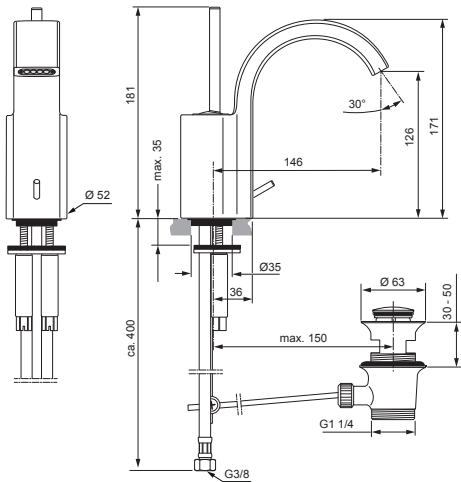

Produced from: April. 2015

Single lever Lavy with pop-up waste chrome **A6470AA**

Single lever Lavy with out pop-up waste chrome **A6471AA**

Pos.	Description	Part-Number	Qty.	Pos.	Description	Part-Number	Qty.
1	Body with Logo Sottini			15	Pull knob	A 960 005 AA	1 pcs
2	Aerator cpl.	A 962 294 NU	1 Set	16	Lift rod joint	A 960 092 NU	1 Set
3	Screw f. spout fixation	A 960 201 AA	1 pcs	17	Inox pin 3 x 10 - DIN 474		
4	Slip ring	A 860 601 NU	1 pcs	18	Plastic base		
5	Handle	A 860 602 AA	1 pcs	19	Screw M3 x 10		
6	Handle screw M5x5	A 961 268 NU	1 pcs.	20	Fixation set	A 960 093 NU	1 Set
7	Clamping ring			21	Lift rod	A 960 016 NU	1 pcs
8	O - ring Ø 34,59 x 2,62	A 961 205 NU	1 pcs	22	Flex. hose G3/8 - M10x1	A 963 600 NU	1 pcs
9	Screw M4	A 960 017 NU	1 pcs	23	Bracket	A 961 172 NU*	1 pcs
10	O - ring Ø 34,59 x 2,62	A 961 205 NU	1 pcs	24	Pop-up waste complete	A 961 230 AA	1 Set
11	Cartridge MP Joy Stick	A 962 105 NU*	1 Set	25	Flow limiter 6l/min	A 860 615 NU	1 pcs
12	Bottom part (body)			26	Membrane	A 960 681 NU	1 pcs
13	O - ring Ø 37,77 x 2,62	A 860 607 NU	1 pcs				
14	Bolt M6 x 71						

*Universal set (not all parts needed)