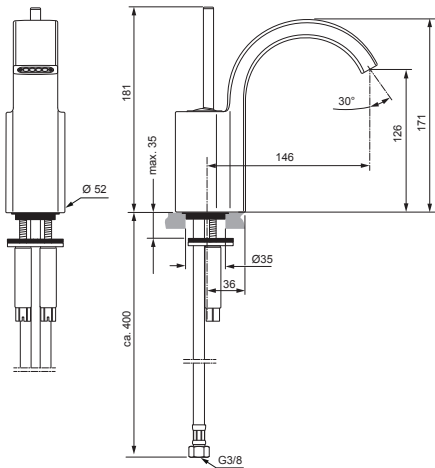

Produced from: April. 2015

Single lever Lavy with pop-up waste chrome **A6470AA**

Single lever Lavy with out pop-up waste chrome **A6471AA**

Pos.	Description	Part-Number	Qty.	Pos.	Description	Part-Number	Qty.
1	Body with Logo Sottini			15	Pull knob	A 960 005 AA	1 pcs
2	Aerator cpl.	A 962 294 NU	1 Set	16	Lift rod joint	A 960 092 NU	1 Set
3	Screw f. spout fixation	A 960 201 AA	1 pcs	17	Inox pin 3 x 10 - DIN 474		
4	Slip ring	A 860 601 NU	1 pcs	18	Plastic base		
5	Handle	A 860 602 AA	1 pcs	19	Screw M3 x 10		
6	Handle screw M5x5	A 961 268 NU	1 pcs.	20	Fixation set	A 960 093 NU	1 Set
7	Clamping ring			21	Lift rod	A 960 016 NU	1 pcs
8	O - ring Ø 34,59 x 2,62	A 961 205 NU	1 pcs	22	Flex. hose G3/8 - M10x1	A 963 600 NU	1 pcs
9	Screw M4	A 960 017 NU	1 pcs	23	Bracket	A 961 172 NU*	1 pcs
10	O - ring Ø 34,59 x 2,62	A 961 205 NU	1 pcs	24	Pop-up waste complete	A 961 230 AA	1 Set
11	Cartridge MP Joy Stick	A 962 105 NU*	1 Set	25	Flow limiter 6l/min	A 860 615 NU	1 pcs
12	Bottom part (body)			26	Membrane	A 960 681 NU	1 pcs
13	O - ring Ø 37,77 x 2,62	A 860 607 NU	1 pcs				
14	Bolt M6 x 71						

*Universal set (not all parts needed)