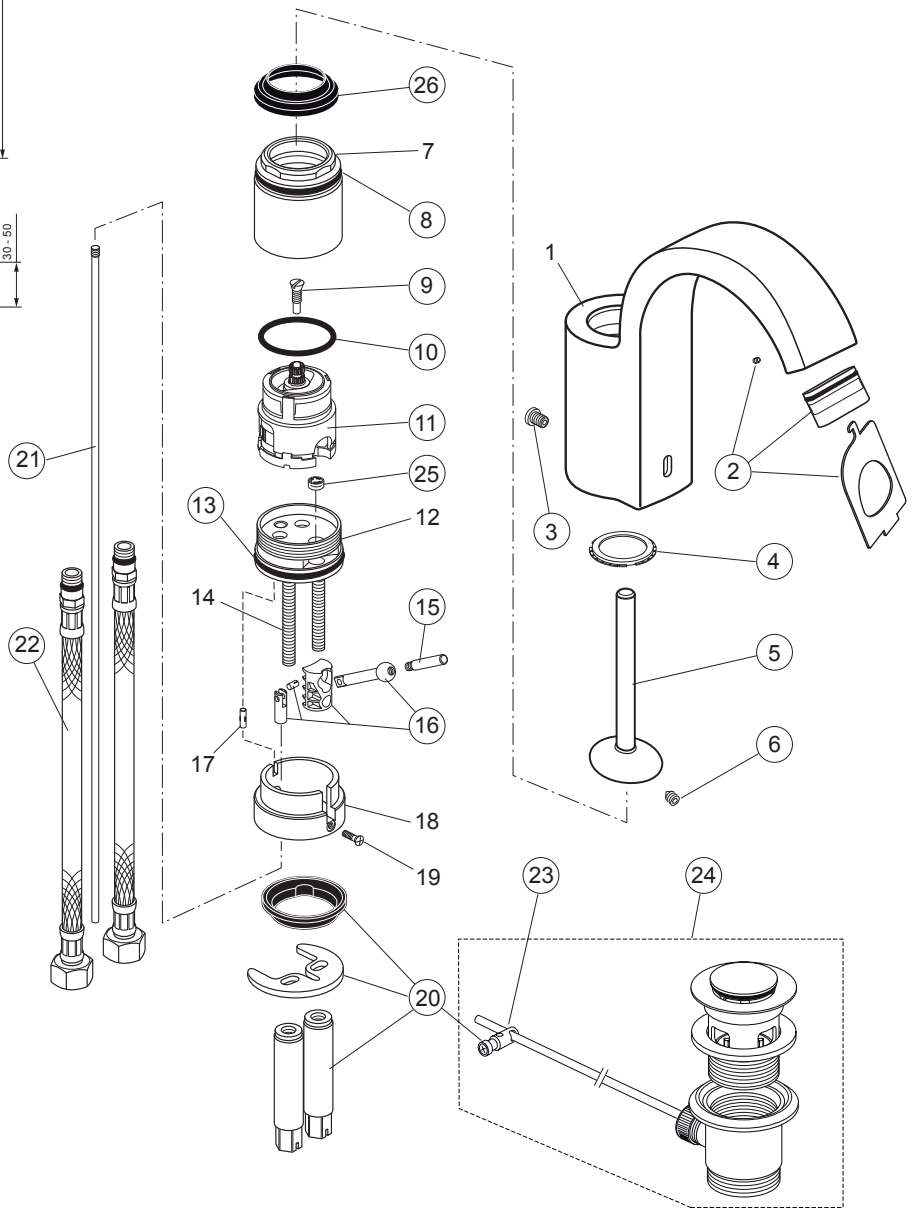

Produced from: April. 2015

Single lever Lavy with pop-up waste chrome **A6470AA**

Single lever Lavy with out pop-up waste chrome **A6471AA**

Pos.	Description	Part-Number	Qty.	Pos.	Description	Part-Number	Qty.
1	Body with Logo Sottini			15	Pull knob	A 960 005 AA	1 pcs
2	Aerator cpl.	A 962 294 NU	1 Set	16	Lift rod joint	A 960 092 NU	1 Set
3	Screw f. spout fixation	A 960 201 AA	1 pcs	17	Inox pin 3 x 10 - DIN 474		
4	Slip ring	A 860 601 NU	1 pcs	18	Plastic base		
5	Handle	A 860 602 AA	1 pcs	19	Screw M3 x 10		
6	Handle screw M5x5	A 961 268 NU	1 pcs.	20	Fixation set	A 960 093 NU	1 Set
7	Clamping ring			21	Lift rod	A 960 016 NU	1 pcs
8	O - ring Ø 34,59 x 2,62	A 961 205 NU	1 pcs	22	Flex. hose G3/8 - M10x1	A 963 600 NU	1 pcs
9	Screw M4	A 960 017 NU	1 pcs	23	Bracket	A 961 172 NU*	1 pcs
10	O - ring Ø 34,59 x 2,62	A 961 205 NU	1 pcs	24	Pop-up waste complete	A 961 230 AA	1 Set
11	Cartridge MP Joy Stick	A 962 105 NU*	1 Set	25	Flow limiter 6l/min	A 860 615 NU	1 pcs
12	Bottom part (body)			26	Membrane	A 960 681 NU	1 pcs
13	O - ring Ø 37,77 x 2,62	A 860 607 NU	1 pcs				
14	Bolt M6 x 71						

*Universal set (not all parts needed)