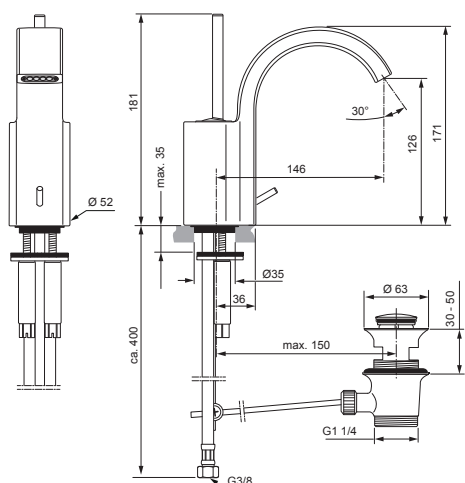

Produced from: April. 2015

Single lever Lavy with pop-up waste chrome **A6470AA**

Single lever Lavy with out pop-up waste chrome **A6471AA**

Pos.	Description	Part-Number	Qty.	Pos.	Description	Part-Number	Qty.
1	Body with Logo Sottini			15	Pull knob	A 960 005 AA	1 pcs
2	Aerator cpl.	A 962 294 NU	1 Set	16	Lift rod joint	A 960 092 NU	1 Set
3	Screw f. spout fixation	A 960 201 AA	1 pcs	17	Inox pin 3 x 10 - DIN 474		
4	Slip ring	A 860 601 NU	1 pcs	18	Plastic base		
5	Handle	A 860 602 AA	1 pcs	19	Screw M3 x 10		
6	Handle screw M5x5	A 961 268 NU	1 pcs.	20	Fixation set	A 960 093 NU	1 Set
7	Clamping ring			21	Lift rod	A 960 016 NU	1 pcs
8	O - ring Ø 34,59 x 2,62	A 961 205 NU	1 pcs	22	Flex. hose G3/8 - M10x1	A 963 600 NU	1 pcs
9	Screw M4	A 960 017 NU	1 pcs	23	Bracket	A 961 172 NU*	1 pcs
10	O - ring Ø 34,59 x 2,62	A 961 205 NU	1 pcs	24	Pop-up waste complete	A 961 230 AA	1 Set
11	Cartridge MP Joy Stick	A 962 105 NU*	1 Set	25	Flow limiter 6l/min	A 860 615 NU	1 pcs
12	Bottom part (body)			26	Membrane	A 960 681 NU	1 pcs
13	O - ring Ø 37,77 x 2,62	A 860 607 NU	1 pcs				
14	Bolt M6 x 71						

*Universal set (not all parts needed)