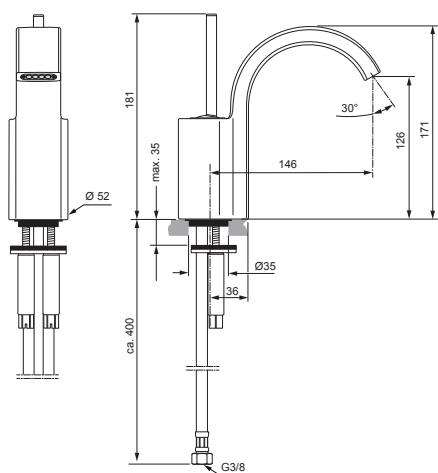

Produced from: April. 2015

Single lever Lavy with pop-up waste chrome **A6470AA**

Single lever Lavy with out pop-up waste chrome **A6471AA**

Pos.	Description	Part-Number	Qty.	Pos.	Description	Part-Number	Qty.
1	Body with Logo Sottini			15	Pull knob	A 960 005 AA	1 pcs
2	Aerator cpl.	A 962 294 NU	1 Set	16	Lift rod joint	A 960 092 NU	1 Set
3	Screw f. spout fixation	A 960 201 AA	1 pcs	17	Inox pin 3 x 10 - DIN 474		
4	Slip ring	A 860 601 NU	1 pcs	18	Plastic base		
5	Handle	A 860 602 AA	1 pcs	19	Screw M3 x 10		
6	Handle screw M5x5	A 961 268 NU	1 pcs.	20	Fixation set	A 960 093 NU	1 Set
7	Clamping ring			21	Lift rod	A 960 016 NU	1 pcs
8	O - ring Ø 34,59 x 2,62	A 961 205 NU	1 pcs	22	Flex. hose G3/8 - M10x1	A 963 600 NU	1 pcs
9	Screw M4	A 960 017 NU	1 pcs	23	Bracket	A 961 172 NU*	1 pcs
10	O - ring Ø 34,59 x 2,62	A 961 205 NU	1 pcs	24	Pop-up waste complete	A 961 230 AA	1 Set
11	Cartridge MP Joy Stick	A 962 105 NU*	1 Set	25	Flow limiter 6l/min	A 860 615 NU	1 pcs
12	Bottom part (body)			26	Membrane	A 960 681 NU	1 pcs
13	O - ring Ø 37,77 x 2,62	A 860 607 NU	1 pcs				
14	Bolt M6 x 71						

*Universal set (not all parts needed)