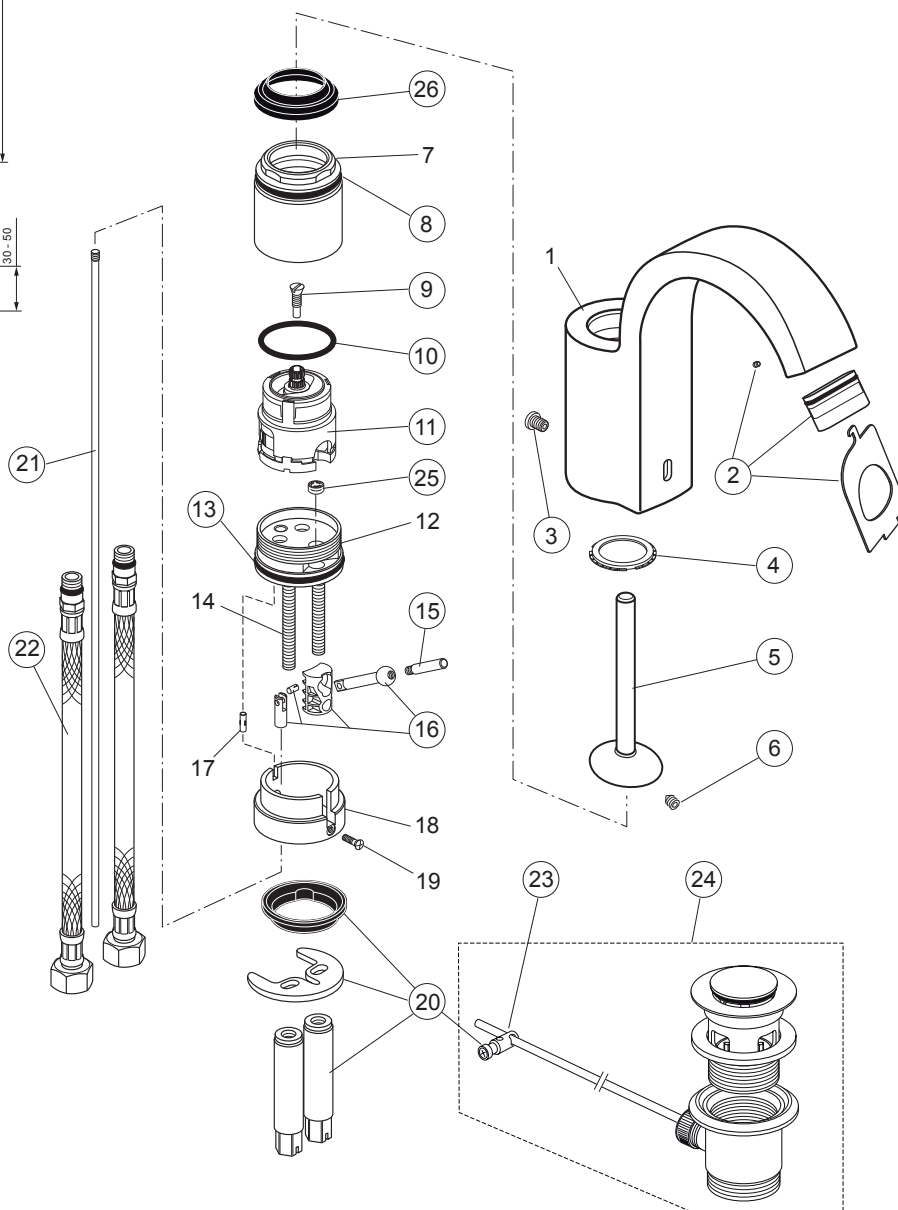

Produced from: April. 2015

Single lever Lavy with pop-up waste chrome **A6470AA**

Single lever Lavy with out pop-up waste chrome **A6471AA**

Pos.	Description	Part-Number	Qty.	Pos.	Description	Part-Number	Qty.
1	Body with Logo Sottini			15	Pull knob	A 960 005 AA	1 pcs
2	Aerator cpl.	A 962 294 NU	1 Set	16	Lift rod joint	A 960 092 NU	1 Set
3	Screw f. spout fixation	A 960 201 AA	1 pcs	17	Inox pin 3 x 10 - DIN 474		
4	Slip ring	A 860 601 NU	1 pcs	18	Plastic base		
5	Handle	A 860 602 AA	1 pcs	19	Screw M3 x 10		
6	Handle screw M5x5	A 961 268 NU	1 pcs.	20	Fixation set	A 960 093 NU	1 Set
7	Clamping ring			21	Lift rod	A 960 016 NU	1 pcs
8	O - ring Ø 34,59 x 2,62	A 961 205 NU	1 pcs	22	Flex. hose G3/8 - M10x1	A 963 600 NU	1 pcs
9	Screw M4	A 960 017 NU	1 pcs	23	Bracket	A 961 172 NU*	1 pcs
10	O - ring Ø 34,59 x 2,62	A 961 205 NU	1 pcs	24	Pop-up waste complete	A 961 230 AA	1 Set
11	Cartridge MP Joy Stick	A 962 105 NU*	1 Set	25	Flow limiter 6l/min	A 860 615 NU	1 pcs
12	Bottom part (body)			26	Membrane	A 960 681 NU	1 pcs
13	O - ring Ø 37,77 x 2,62	A 860 607 NU	1 pcs				
14	Bolt M6 x 71						

*Universal set (not all parts needed)