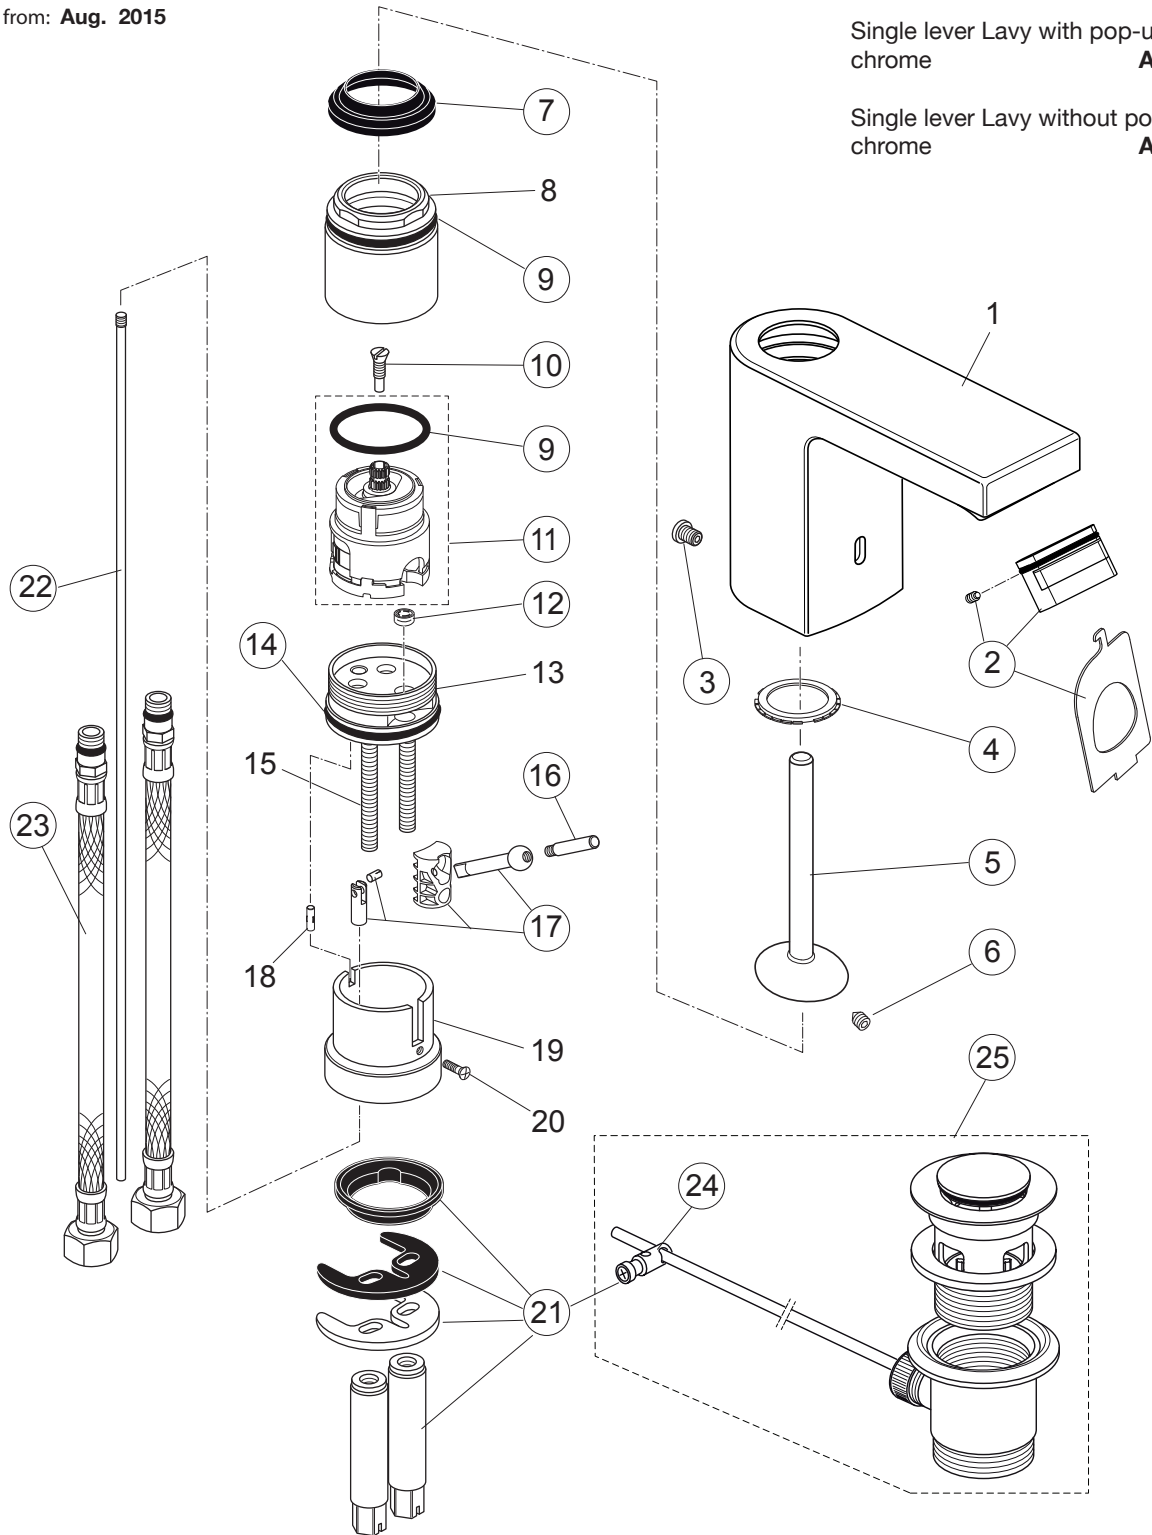

Produced from: Aug. 2015

Single lever Lavy with pop-up waste chrome  
**A6468AA**

Single lever Lavy without pop-up waste chrome  
**A6469AA**

Pos.	Description	Part-Number	Qty.	Pos.	Description	Part-Number	Qty.
1	Basin spout Glance with Logo Sottini			14	O - ring Ø 37,77 x 2,62	<b>A 860 607 NU</b>	1 pcs
2	Aerator + Key	<b>A 962 294 NU</b>	1 Set	15	Bolt M6 x 102		
3	Screw f. spout fixation	<b>A 860 683 AA</b>	1 pcs	16	Pull knob	<b>A 960 005 AA</b>	1 pcs
4	Slip ring	<b>A 860 601 NU</b>	1 pcs	17	Lift rod joint	<b>A 960 092 NU</b>	1 Set
5	Handle with pos. 6	<b>A 860 602 AA</b>	1 Set	18	Inox pin 3 x 10 - DIN 474		
6	Handle screw M5x5	<b>A 961 268 NU</b>	1 pcs	19	Base socket		
7	Membrane washer	<b>A 960 681 NU</b>	1 pcs	20	Screw M3 x 10 DIN 965		
8	Clamping ring			21	Fixation set + Pos.24	<b>A 960 093 NU</b>	1 Set
9	O - ring Ø 34,59 x 2,62	<b>A 961 210 NU</b>	2 pcs	22	Lift rod	<b>A 960 016 NU</b>	1 pcs
10	Screw M4	<b>A 960 017 NU</b>	1 pcs	23	Flex. hose G3/8 - M10x1	<b>A 963 600 NU</b>	1 pcs
11	Cartridge MP Joy Stick	<b>A 962 105 NU*</b>	1 Set	24	Bracket	<b>A 961 172 NU</b>	1 pcs
12	Flow limiter 6l/min	<b>A 860 615 NU</b>	1 pcs	25	Pop-up waste complete	<b>A 961 230 AA</b>	1 Set
13	Insert						

\*Universal set (not all parts needed)