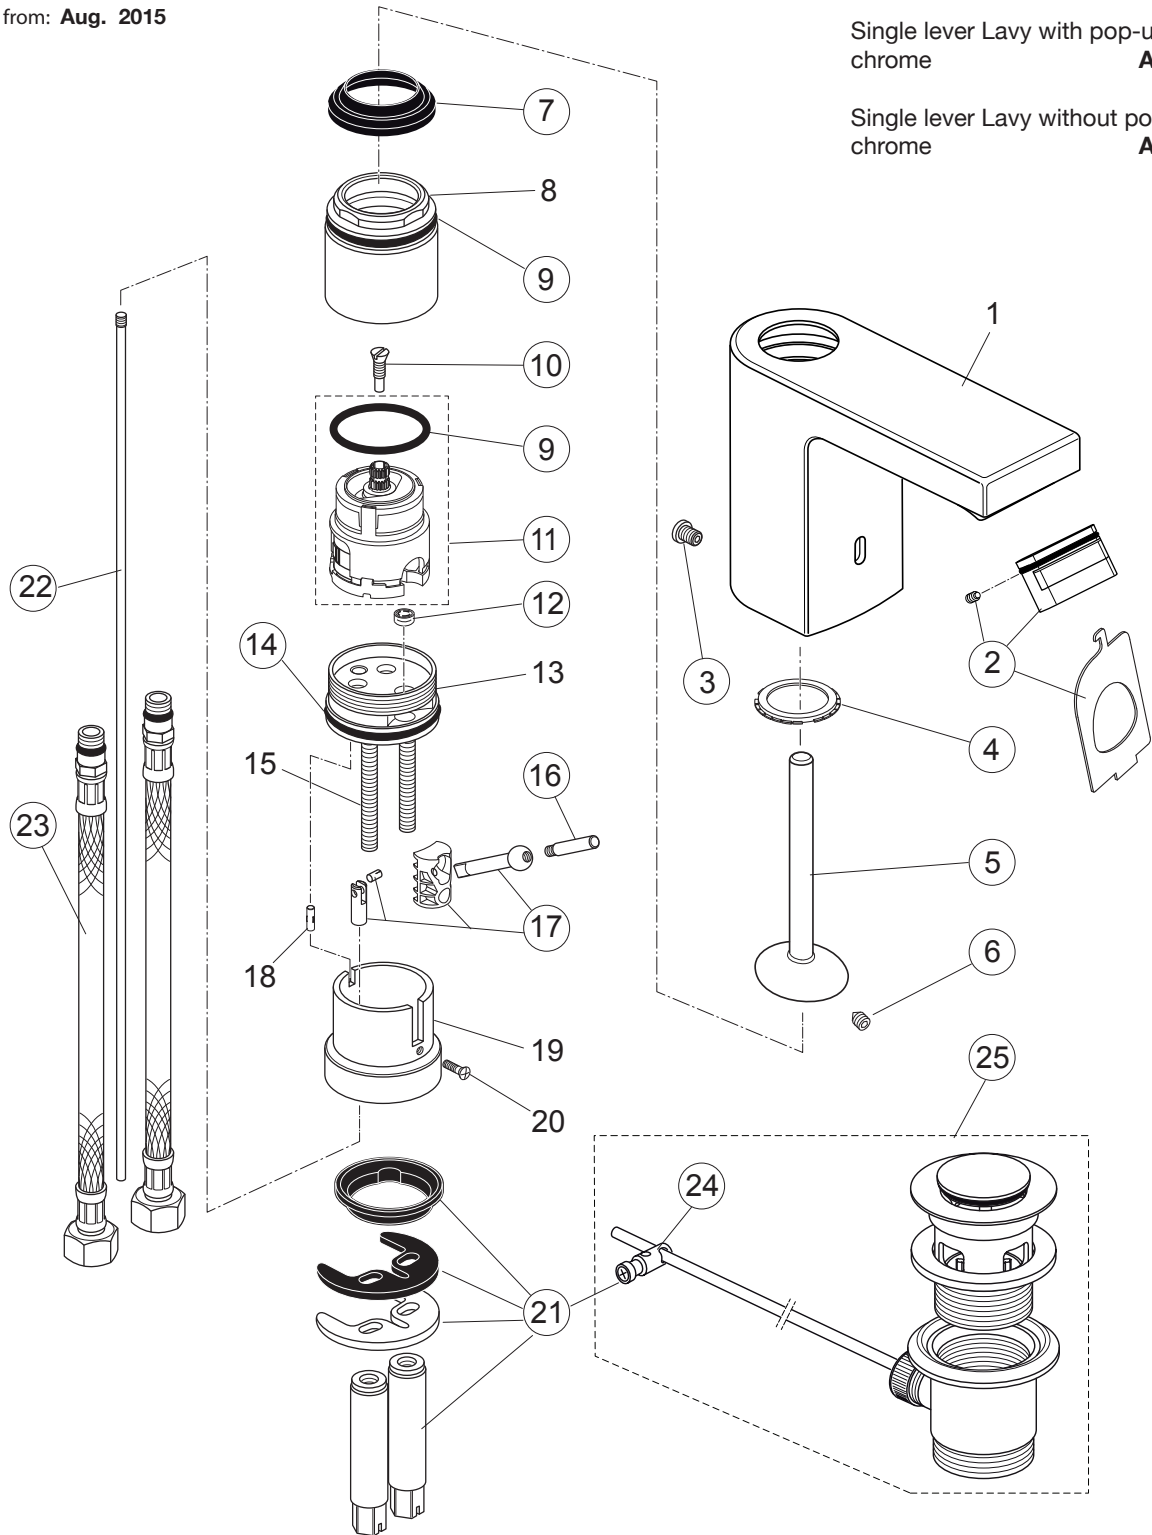

Produced from: Aug. 2015

Single lever Lavy with pop-up waste chrome  
A6468AA

Single lever Lavy without pop-up waste chrome  
A6469AA

Pos.	Description	Part-Number	Qty.	Pos.	Description	Part-Number	Qty.
1	Basin spout Glance with Logo Sottini			14	O - ring Ø 37,77 x 2,62	A 860 607 NU	1 pcs
2	Aerator + Key	A 962 294 NU	1 Set	15	Bolt M6 x 102		
3	Screw f. spout fixation	A 860 683 AA	1 pcs	16	Pull knob	A 960 005 AA	1 pcs
4	Slip ring	A 860 601 NU	1 pcs	17	Lift rod joint	A 960 092 NU	1 Set
5	Handle with pos. 6	A 860 602 AA	1 Set	18	Inox pin 3 x 10 - DIN 474		
6	Handle screw M5x5	A 961 268 NU	1 pcs	19	Base socket		
7	Membrane washer	A 960 681 NU	1 pcs	20	Screw M3 x 10 DIN 965		
8	Clamping ring			21	Fixation set + Pos.24	A 960 093 NU	1 Set
9	O - ring Ø 34,59 x 2,62	A 961 210 NU	2 pcs	22	Lift rod	A 960 016 NU	1 pcs
10	Screw M4	A 960 017 NU	1 pcs	23	Flex. hose G3/8 - M10x1	A 963 600 NU	1 pcs
11	Cartridge MP Joy Stick	A 962 105 NU*	1 Set	24	Bracket	A 961 172 NU	1 pcs
12	Flow limiter 6l/min	A 860 615 NU	1 pcs	25	Pop-up waste complete	A 961 230 AA	1 Set
13	Insert						

\*Universal set (not all parts needed)