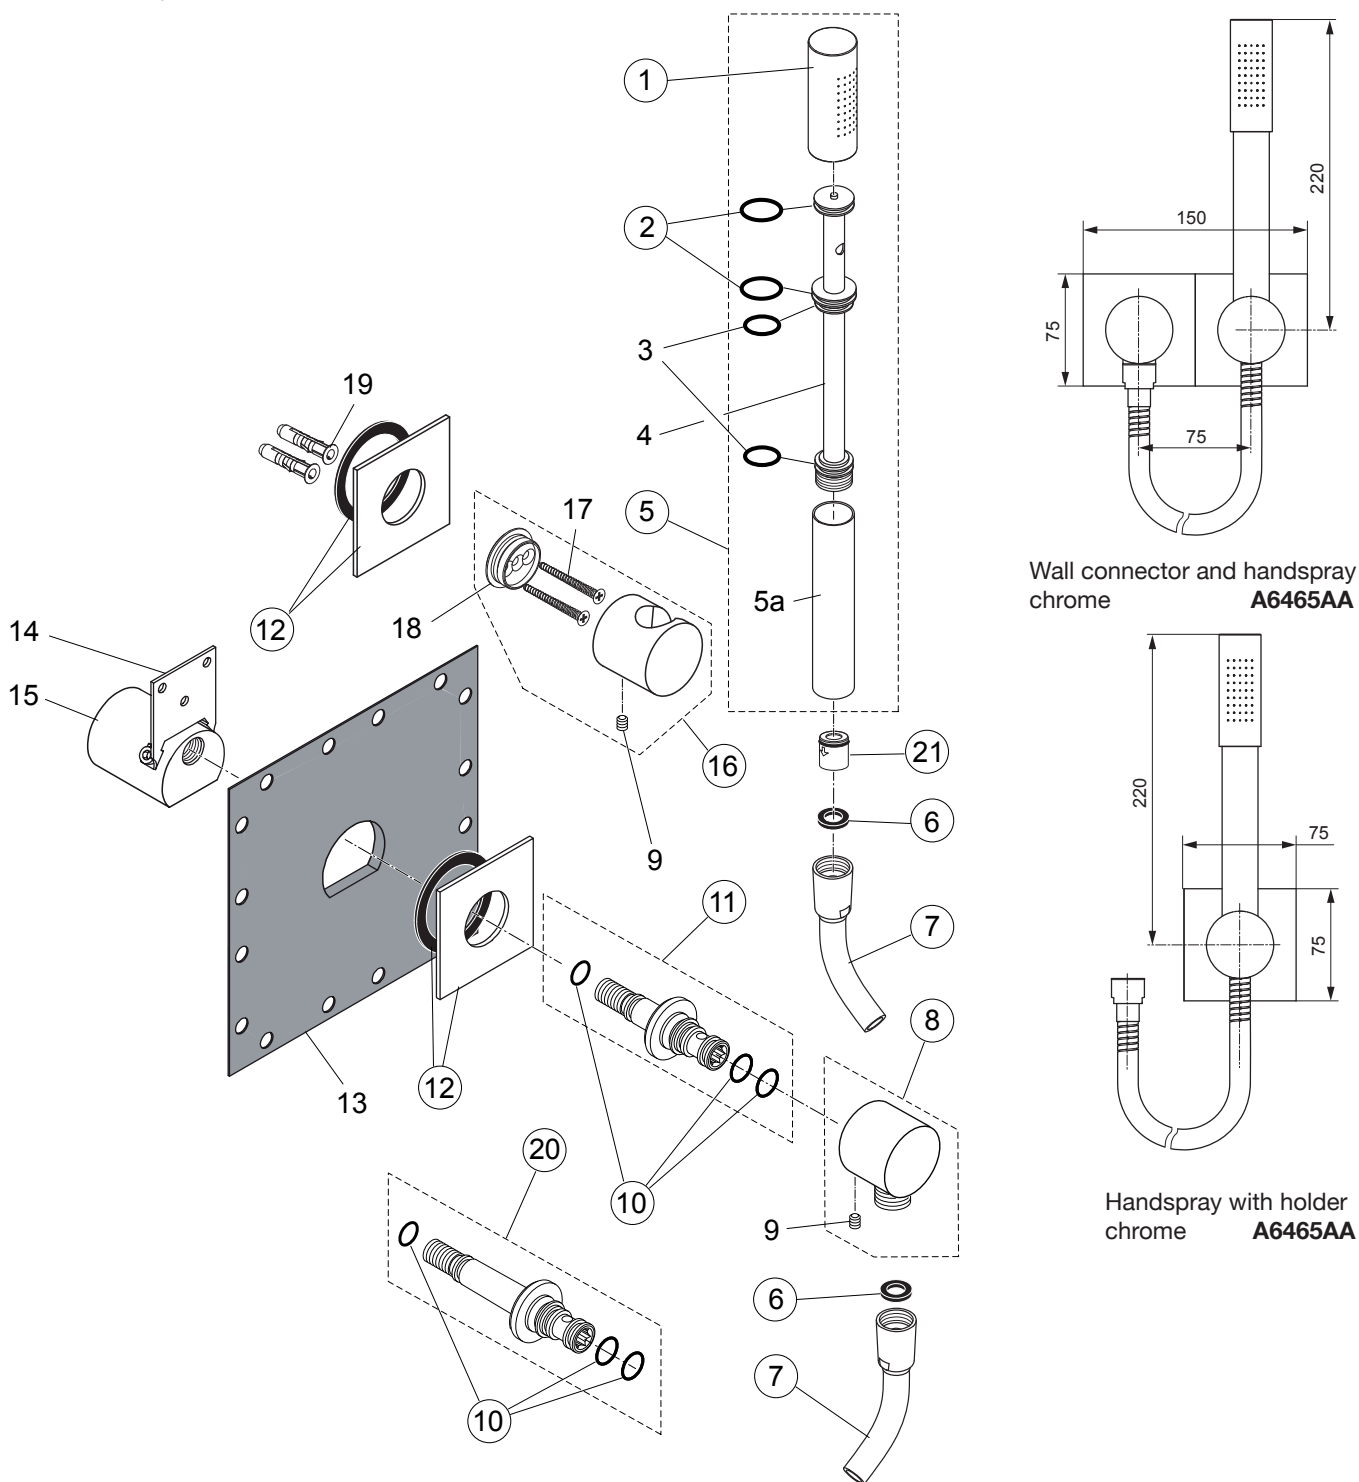

Produced from: April. 2015

Wall connector and handspray chrome **A6465AA**

Handspray with holder chrome **A6465AA**

Pos.	Description	Part-Number	Qty.	Pos.	Description	Part-Number	Qty.
1	Jet tube for handspray	F 960 688 AA	1 pcs	14	Holder		
2	Repair kit for jet tube	F 960 764 NU	1 Set	15	Body		
3	O-Ring for internal body			16	Holder complete + Pos.19	F 960 398 AA	1 Set
4	Internal body of shower			17	Wood screw 5x50mm		
5	Hand shower w. Logo Sottini	A 860 991 AA	1 Set	18	Adapter		
5a	Sleeve for handspray			19	Dowel 8x40mm		
6	Rubber ring	A 961 817 NU	5 pcs	20	Extension Kit 10mm longer	F 960 060 NU	1 Set
7	Flex. hose G1/2x1500mm	F 960 697 AA	1 pcs		Extension Kit 20mm longer	F 960 061 NU	1 Set
8	Outlet shower complete	F 960 250 AA	1 Set		Extension Kit 30mm longer	F 960 062 NU	1 Set
9	Screw M6 x 8				Extension Kit 40mm longer	F 960 063 NU	1 Set
10	Repair kit for connector	F 960 233 NU	1 Set	21	Non-return valve cartridge	A 962 594 NU*	2 pcs
11	Connecting set shower	F 960 471 NU	1 Set				
12	Frontplate	F 960 097 AA	1 pcs				
13	Rubber membrane						

* Universal-Set (not all parts needed)