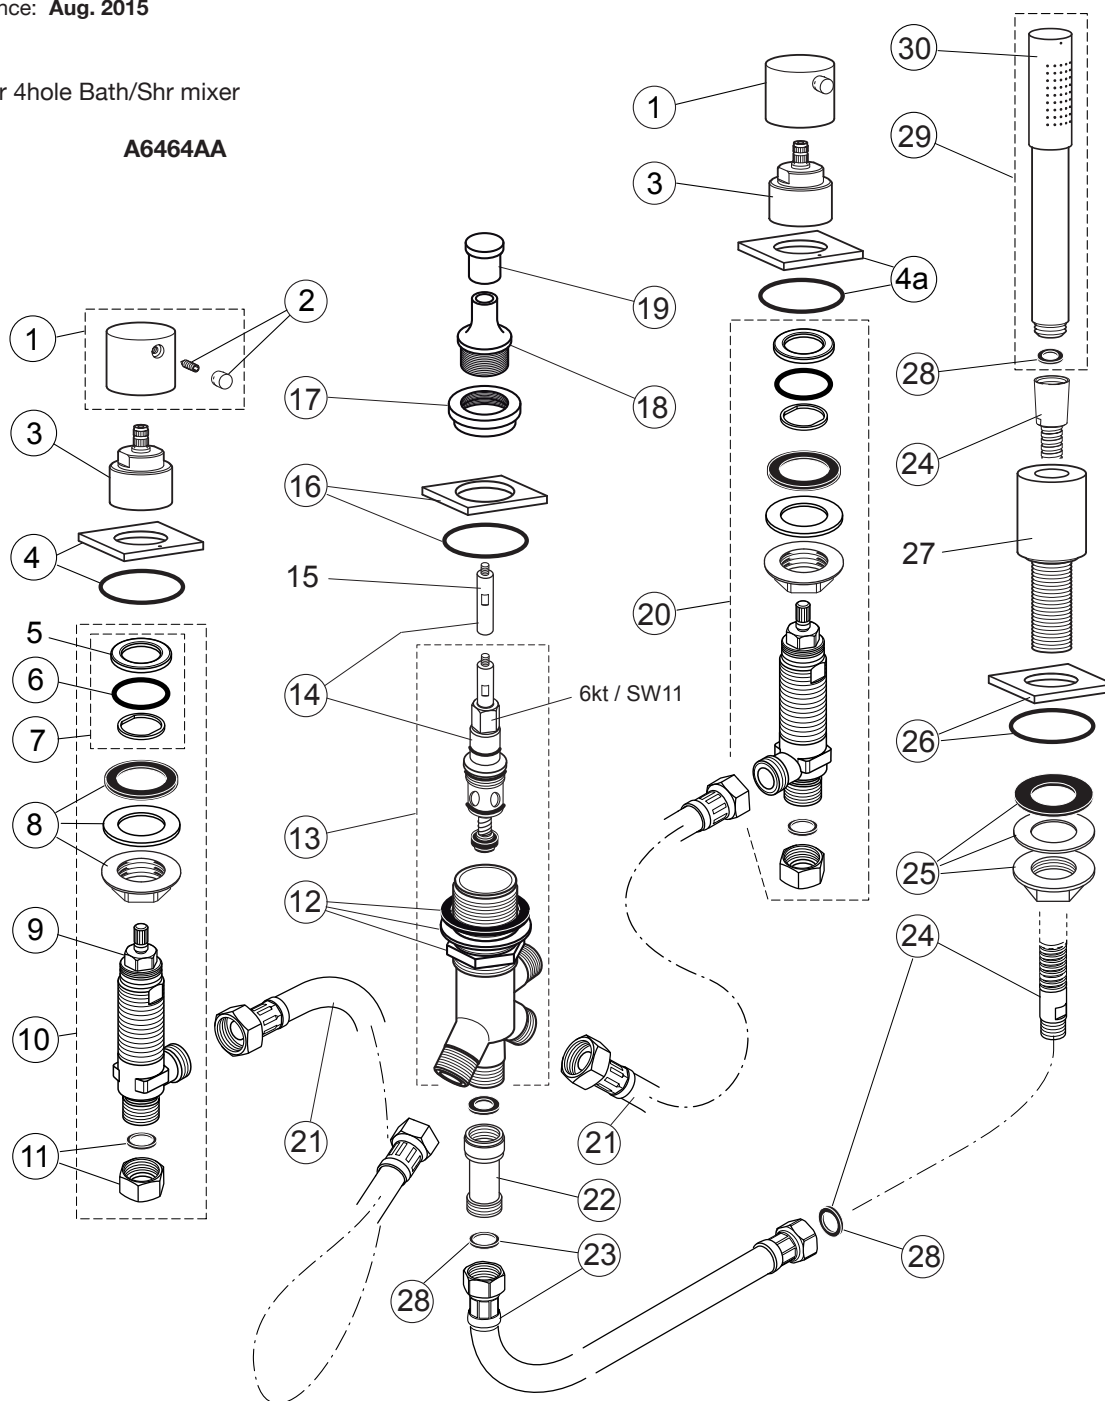

Produced since: Aug. 2015

Single lever 4hole Bath/Shr mixer

chrome

A6464AA

Pos.	Description	Part-Number	Qty.	Pos.	Description	Part-Number	Qty.
1	Lever cpl.	F 960 201 AA	1 Set	16	Front plate 60x60mm Ø42	A 860 497 AA	1 Set
2	Thread pin w. lever pin	F 960 109 AA	1 Set	17	Thread ring	A 860 498 AA	1 pcs
3	Handle adapter	F 960 771 AA	1 pcs	18	Sleeve for diverter	A 960 113 AA	1 pcs
4	Front plate 60x60mm red	F 960 773 AA	1 pcs	19	Pull knob w.Logo Sottini	A 861 016 AA	1 pcs
4a	Front plate 60x60mm blue	F 960 772 AA	1 pcs	20	Side valve cls. anti clockw.	A 860 685 NU	1 Set
5	Thread ring			21	Flex. hose G1/2 x G1/2	H 960 312 NU	1 pcs
6	O - Ring Ø32,5 x 3	A 860 598 NU	1 pcs	22	Non-return valve cpl.	H 960 184 NU	1 pcs
7	Mounting kit	H 960 628 NU	1 Set		Non-return valve insert	A 962 594 NU*	2 pcs
8	Fixation kit	H 960 279 NU	1 Set	23	Flex. hose G1/2 - M15x1	H 960 185 NU	1 pcs
9	Headwork closed anticlw..	H 960 136 NU	1 pcs	24	Shower hose G1/2 -M15x1	F 960 817 AA	1 pcs
	Headwork closed clockw.	H 960 104 NU	1 pcs	25	Fixation kit	A 961 811 NU	1 Set
10	Side valve cls. clockw.	A 860 684 NU	1 Set	26	Front plate 60x60mm Ø35	F 960 774 AA	1 Set
11	Coupling nut with fibre ring	H 960 013 AT	1 pcs	27	Holder for hand shower		
12	Fixation kit diverter	A 963 026 NU*	1 Set	28	Sealring	A 961 817 NU	5 pcs
13	Diverter valve complete	A 961 882 NU	1 Set	29	Hand shower w. Logo Sottini	A 860 991 AA	1 Set
14	Diverter + Pos.15	H 960 987 NU	1 Set	30	Jet tube for handspray	F 960 688 AA	1 pcs
15	Esxtension (incl. in Pos.14)						

* Universal-Set (not all parts needed)