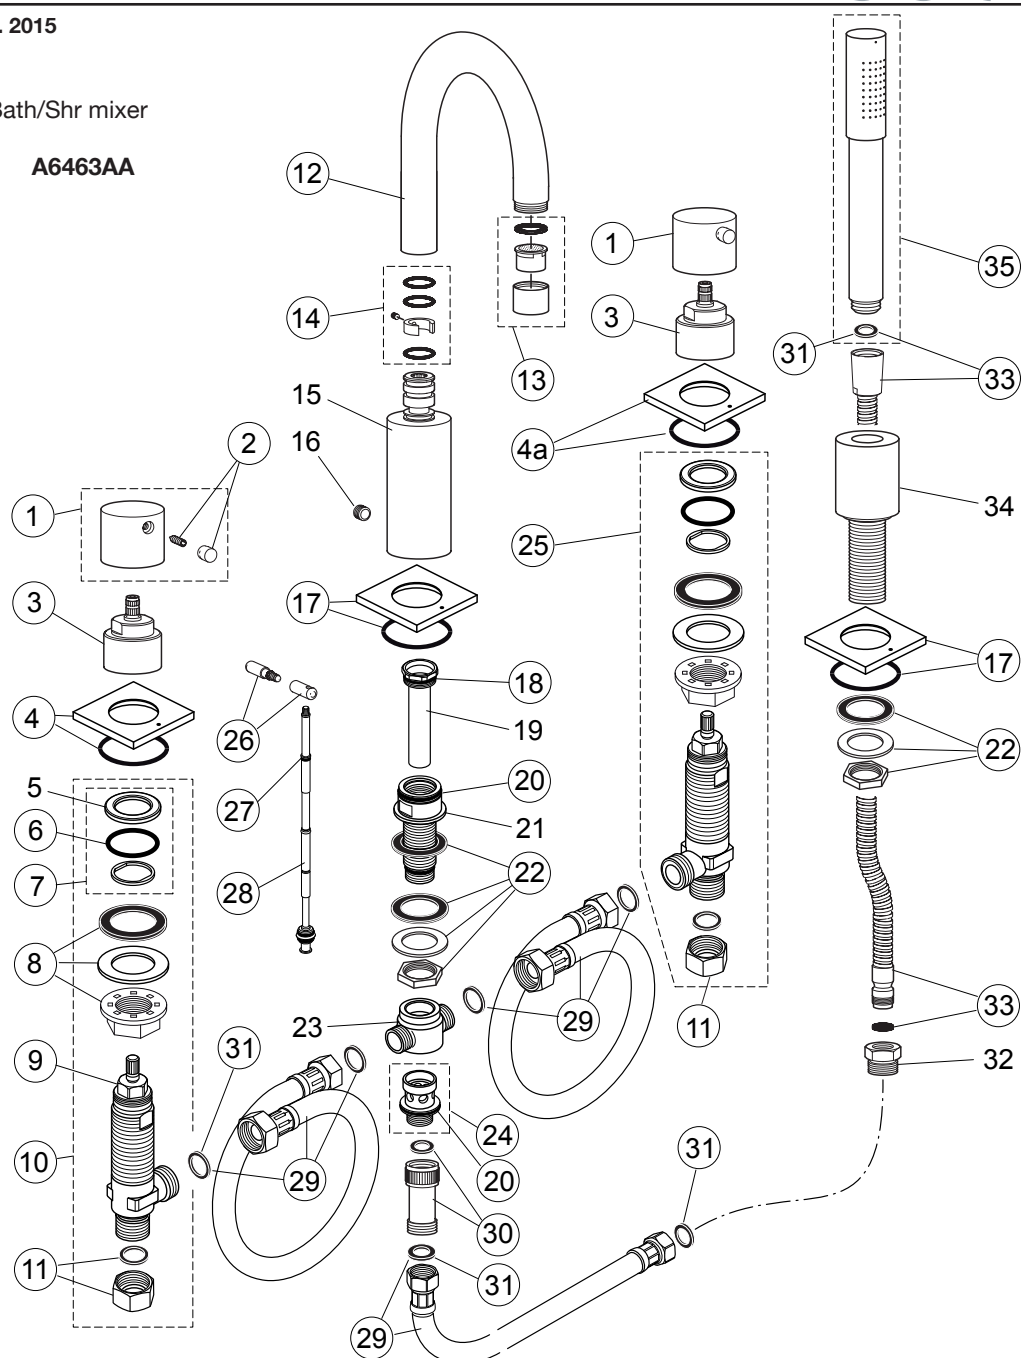

Produced since: **Aug. 2015**

Single lever 4hole Bath/Shr mixer

chrome

A6463AA

Pos.	Description	Part-Number	Qty.	Pos.	Description	Part-Number	Qty.
1	Lever cpl.	F 960 201 AA	1 Set	19	Sleeve adapter		
2	Thread pin w. lever pin	F 960 109 AA	1 Set	20	O - Ring Ø 24 x 2	A 961 798 NU*	1 Set
3	Handle adapter	F 960 771 AA	1 pcs	21	Shaft for Spout		
4	Front plate 60x60mm red	F 960 773 AA	1 pcs	22	Fixation kit	A 961 811 NU	1 Set
4a	Front plate 60x60mm blue	F 960 772 AA	1 pcs	23	T-piece		
5	Thread ring			24	Valve nipple cpl.	A 961 816 NU	1 Set.
6	O - Ring Ø32,5 x 3	A 860 598 NU	1 pcs	25	Side valve closed clockw.	A 860 684 NU	1 Set
7	Mounting kit	H 960 628 NU	1 Set	26	Lift knob	A 962 349 AA	1 pcs
8	Fixation kit	H 960 279 NU	1 Set	27	Repair-set diverter	A 961 814 NU	1 Set
9	Headwork closed anticlw.	H 960 136 NU	1 pcs	28	Lift rod cpl.	A 960 613 NU	1 pcs
	Headwork closed clockw.	H 960 104 NU	1 pcs	29	Flex. hose G1/2 x 400mm	A 960 556 NU	1 pcs
10	Side valve cls. anti clockw.	A 860 685 NU	1 Set	30	Non-return valve cpl.	H 960 184 NU	1 pcs
11	Coupling nut with fibre ring	H 960 013 AT	1 pcs		Non-return valve insert	A 962 594 NU*	2 pcs
12	Spout	F 960 258 AA	1 pcs	31	Sealing	A 961 817 NU	5 pcs
13	Aerator cpl. M22x1	F 960 642 AA	1 Set	32	Nipple G1/2 x M15x1		
14	Repair kit for spout	F 960 038 NU*	1 Set	33	Shower hose G1/2 -M15x1	F 960 817 AA	1 pcs
15	Body			34	Holder for hand shower		
16	Thread pin M10 x 8 DIN 913			35	Hand shower w. Logo Sottini	A 860 991 AA	1 Set
17	Front plate 60x60mm	F 960 774 AA	1 Set				
18	O - Ring Ø 20,35 x 1,78	A 961 798 NU*	1 Set				

* Universal-Set (not all parts needed)