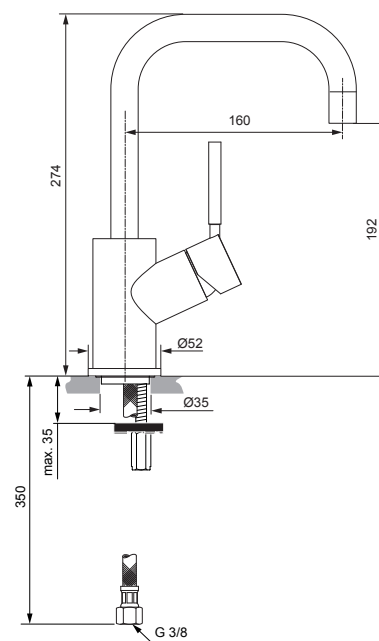

Produced since: Aug. 2015

Single lever basin mixer  
with pop-up waste  
chrome **A6461AA**

Single lever basin mixer  
with out pop-up waste  
chrome **A6462AA**

Pos.	Description	Part-Number	Qty.	Pos.	Description	Part-Number	Qty.
1	Lever cpl. with Logo Sottini	<b>A 860 997 AA</b>	1 Set	11	Aerator M18x1 cpl.	<b>A 860 998 AA</b>	1 Set
2	Handle pin + thread pin	<b>F 960 005 AA</b>	1 Set	12	Escutcheon	<b>F 960 175 AA*</b>	1 Set
3	Thread ring M37x1	<b>F 960 432 AA</b>	1 pcs	13	Washer	<b>A 960 123 NU</b>	1 pcs
4	Cartridge Kerox Ø35	<b>A 960 569 NU</b>	1 pcs	14	Fixation kit	<b>A 963 454 NU*</b>	1 Set
5	Cover cap	<b>F 960 104 AA</b>	1 pcs	15	Flex. hose M10x1-G3/8-400	<b>A 963 305 NU</b>	1 pcs
6	O-ring Ø 35 x 1,5	<b>F 960 014 NU</b>	1 pcs	16	Liftrød cpl.	<b>F 960 103 AA</b>	1 Set
7	Body			17	Bracket	<b>A 961 172 NU</b>	1 pcs
8	Repair kit + Key	<b>F 960 023 NU</b>	1 Set	18	Pop-up waste complete	<b>A 961 230 AA</b>	1 Set
9	O-Ring Set Ø 13,3 x 2,4	<b>F 960 183 NU</b>	15 pcs				
10	Tube spout						

\*Universal set (not all parts needed)