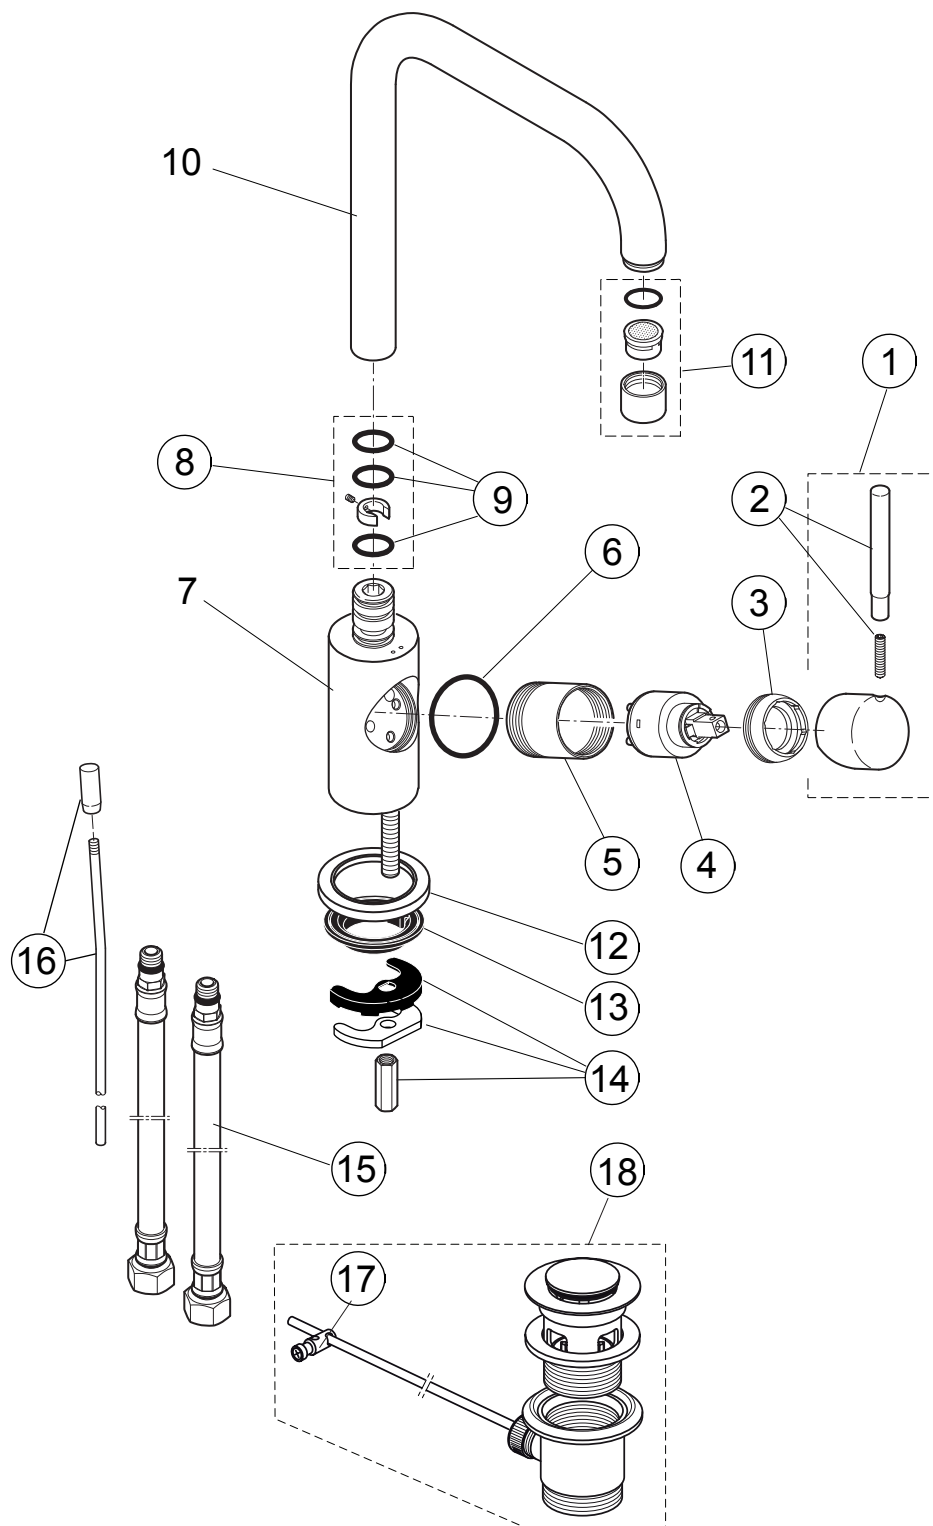

Produced since: Aug. 2015

Single lever basin mixer  
with pop-up waste  
chrome **A6461AA**

Single lever basin mixer  
with out pop-up waste  
chrome **A6462AA**

Pos.	Description	Part-Number	Qty.	Pos.	Description	Part-Number	Qty.
1	Lever cpl. with Logo Sottini	<b>A 860 997 AA</b>	1 Set	11	Aerator M18x1 cpl.	<b>A 860 998 AA</b>	1 Set
2	Handle pin + thread pin	<b>F 960 005 AA</b>	1 Set	12	Escutcheon	<b>F 960 175 AA*</b>	1 Set
3	Thread ring M37x1	<b>F 960 432 AA</b>	1 pcs	13	Washer	<b>A 960 123 NU</b>	1 pcs
4	Cartridge Kerox Ø35	<b>A 960 569 NU</b>	1 pcs	14	Fixation kit	<b>A 963 454 NU*</b>	1 Set
5	Cover cap	<b>F 960 104 AA</b>	1 pcs	15	Flex. hose M10x1-G3/8-400	<b>A 963 305 NU</b>	1 pcs
6	O-ring Ø 35 x 1,5	<b>F 960 014 NU</b>	1 pcs	16	Liftrød cpl.	<b>F 960 103 AA</b>	1 Set
7	Body			17	Bracket	<b>A 961 172 NU</b>	1 pcs
8	Repair kit + Key	<b>F 960 023 NU</b>	1 Set	18	Pop-up waste complete	<b>A 961 230 AA</b>	1 Set
9	O-Ring Set Ø 13,3 x 2,4	<b>F 960 183 NU</b>	15 pcs				
10	Tube spout						

\*Universal set (not all parts needed)