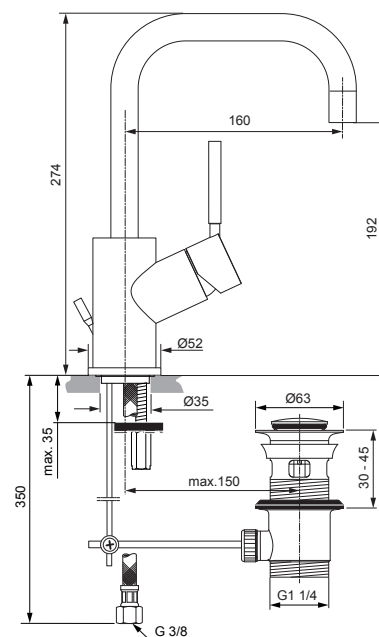

Produced since: Aug. 2015

Single lever basin mixer  
with pop-up waste  
chrome **A6461AA**

Single lever basin mixer  
with out pop-up waste  
chrome **A6462AA**

Pos.	Description	Part-Number	Qty.	Pos.	Description	Part-Number	Qty.
1	Lever cpl. with Logo Sottini	<b>A 860 997 AA</b>	1 Set	11	Aerator M18x1 cpl.	<b>A 860 998 AA</b>	1 Set
2	Handle pin + thread pin	<b>F 960 005 AA</b>	1 Set	12	Escutcheon	<b>F 960 175 AA*</b>	1 Set
3	Thread ring M37x1	<b>F 960 432 AA</b>	1 pcs	13	Washer	<b>A 960 123 NU</b>	1 pcs
4	Cartridge Kerox Ø35	<b>A 960 569 NU</b>	1 pcs	14	Fixation kit	<b>A 963 454 NU*</b>	1 Set
5	Cover cap	<b>F 960 104 AA</b>	1 pcs	15	Flex. hose M10x1-G3/8-400	<b>A 963 305 NU</b>	1 pcs
6	O-ring Ø 35 x 1,5	<b>F 960 014 NU</b>	1 pcs	16	Liftrød cpl.	<b>F 960 103 AA</b>	1 Set
7	Body			17	Bracket	<b>A 961 172 NU</b>	1 pcs
8	Repair kit + Key	<b>F 960 023 NU</b>	1 Set	18	Pop-up waste complete	<b>A 961 230 AA</b>	1 Set
9	O-Ring Set Ø 13,3 x 2,4	<b>F 960 183 NU</b>	15 pcs				
10	Tube spout						

\*Universal set (not all parts needed)