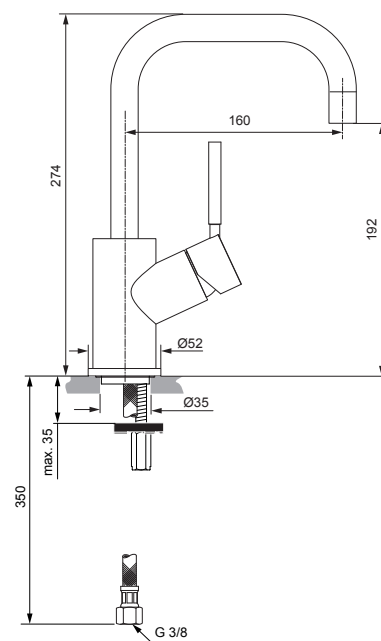

Produced since: Aug. 2015

Single lever basin mixer
with pop-up waste
chrome **A6461AA**

Single lever basin mixer
with out pop-up waste
chrome **A6462AA**

Pos.	Description	Part-Number	Qty.	Pos.	Description	Part-Number	Qty.
1	Lever cpl. with Logo Sottini	A 860 997 AA	1 Set	11	Aerator M18x1 cpl.	A 860 998 AA	1 Set
2	Handle pin + thread pin	F 960 005 AA	1 Set	12	Escutcheon	F 960 175 AA*	1 Set
3	Thread ring M37x1	F 960 432 AA	1 pcs	13	Washer	A 960 123 NU	1 pcs
4	Cartridge Kerox Ø35	A 960 569 NU	1 pcs	14	Fixation kit	A 963 454 NU*	1 Set
5	Cover cap	F 960 104 AA	1 pcs	15	Flex. hose M10x1-G3/8-400	A 963 305 NU	1 pcs
6	O-ring Ø 35 x 1,5	F 960 014 NU	1 pcs	16	Liftrød cpl.	F 960 103 AA	1 Set
7	Body			17	Bracket	A 961 172 NU	1 pcs
8	Repair kit + Key	F 960 023 NU	1 Set	18	Pop-up waste complete	A 961 230 AA	1 Set
9	O-Ring Set Ø 13,3 x 2,4	F 960 183 NU	15 pcs				
10	Tube spout						