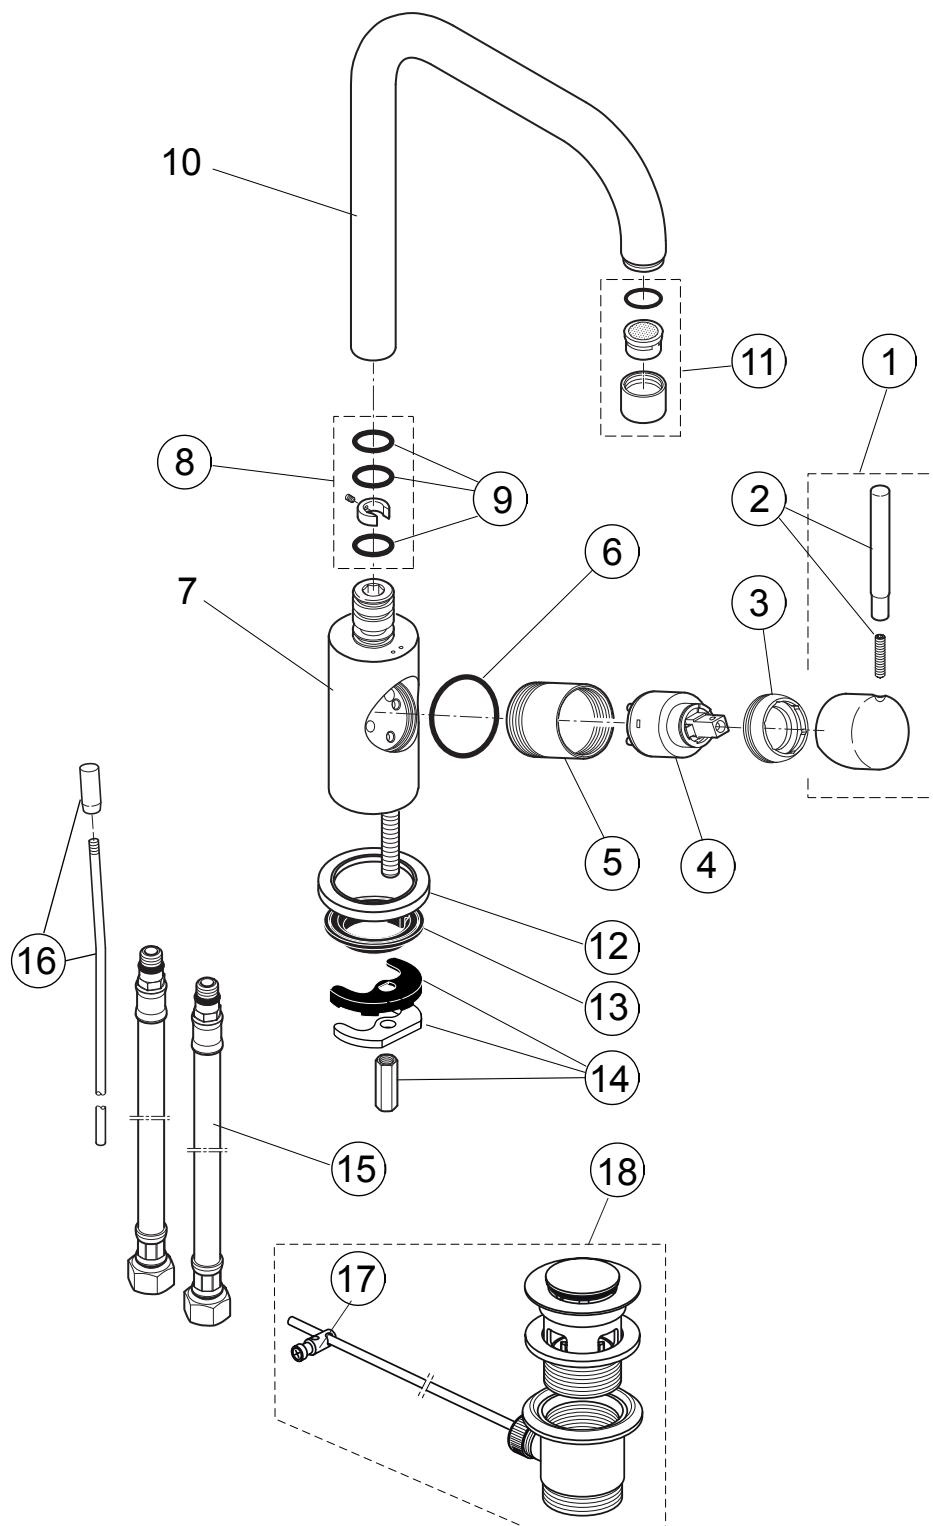

Produced since: Aug. 2015

Single lever basin mixer
with pop-up waste
chrome **A6461AA**

Single lever basin mixer
with out pop-up waste
chrome **A6462AA**

Pos.	Description	Part-Number	Qty.	Pos.	Description	Part-Number	Qty.
1	Lever cpl. with Logo Sottini	A 860 997 AA	1 Set	11	Aerator M18x1 cpl.	A 860 998 AA	1 Set
2	Handle pin + thread pin	F 960 005 AA	1 Set	12	Escutcheon	F 960 175 AA*	1 Set
3	Thread ring M37x1	F 960 432 AA	1 pcs	13	Washer	A 960 123 NU	1 pcs
4	Cartridge Kerox Ø35	A 960 569 NU	1 pcs	14	Fixation kit	A 963 454 NU*	1 Set
5	Cover cap	F 960 104 AA	1 pcs	15	Flex. hose M10x1-G3/8-400	A 963 305 NU	1 pcs
6	O-ring Ø 35 x 1,5	F 960 014 NU	1 pcs	16	Liftrød cpl.	F 960 103 AA	1 Set
7	Body			17	Bracket	A 961 172 NU	1 pcs
8	Repair kit + Key	F 960 023 NU	1 Set	18	Pop-up waste complete	A 961 230 AA	1 Set
9	O-Ring Set Ø 13,3 x 2,4	F 960 183 NU	15 pcs				
10	Tube spout						

*Universal set (not all parts needed)