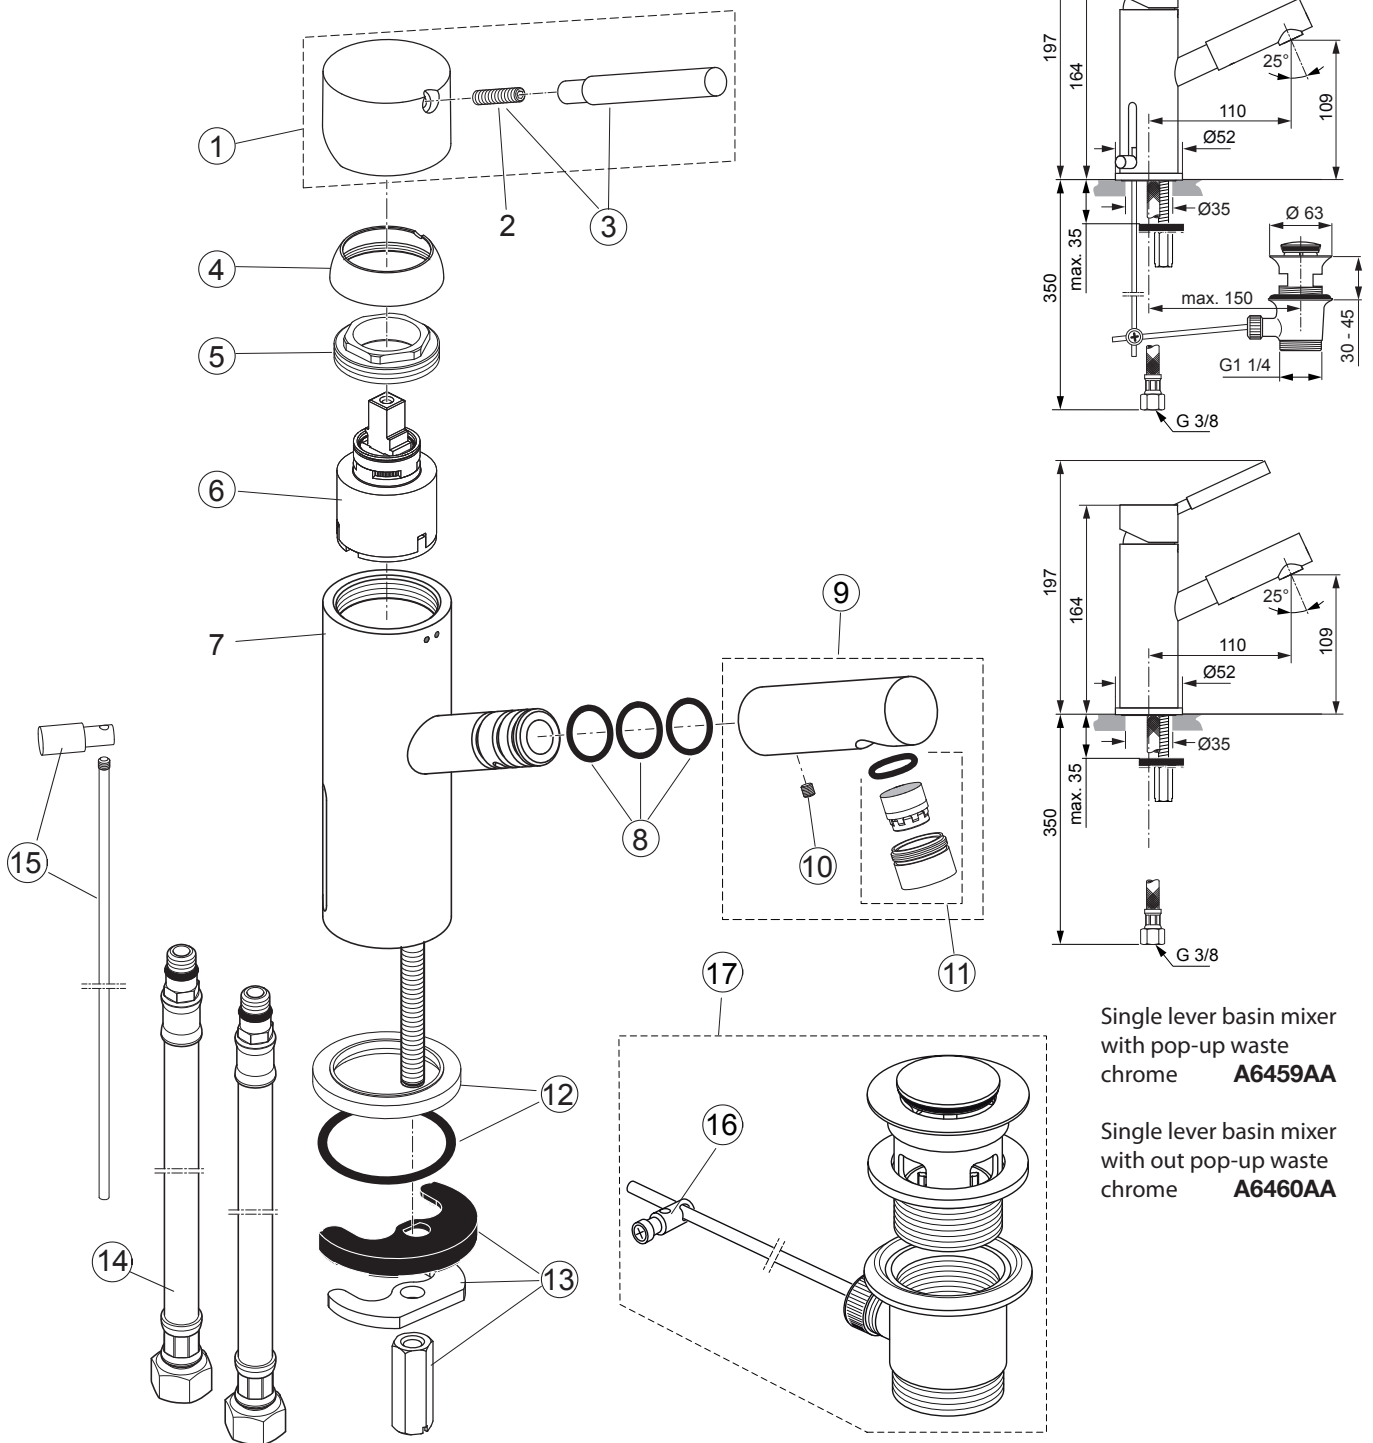

Produced from: Aug. 2015

Single lever basin mixer with pop-up waste chrome **A6459AA**

Single lever basin mixer with out pop-up waste chrome **A6460AA**

Pos.	Description	Part-Number	Qty.	Pos.	Description	Part-Number	Qty.
1	Handle cpl. w. Logo Sottini	A 860 995 AA	1 Set	11	Aerator cpl. 5 l/min	A 860 996 AA	1 pcs
2	Thread pin M5 x 25 Din 914			12	Escutcheon + washer	F 960 173 NU*	1 Set
3	Pin for handle + pos. 2	F 960 005 AA	1 Set	13	Fixation kit	A 963 454 NU*	1 Set
4	Cap	F 960 111 AA	1 pcs	14	Flex. hose G3/8 - M10x1	A 963 305 NU	1 pcs
5	Clamping nut M37 x 1	F 960 112 NU	1 pcs	15	Knob with rod	F 960 191 AA	1 Set
6	Cartridge compl. K-35A	A 960 567 NU	1 pcs	16	Bracket	A 961 172 NU	1 pcs
7	Body			17	Pop-up waste complete	A 961 230 AA	1 Set
8	O-ring Ø 15,3 x 2,4	F 960 011 NU	10 pcs				
9	Spout complete	F 960 221 AA	1 pcs				
10	Thread pin M4x4 DIN 913	F 960 729 NU	1 pcs				

*Universal set (not all parts needed)