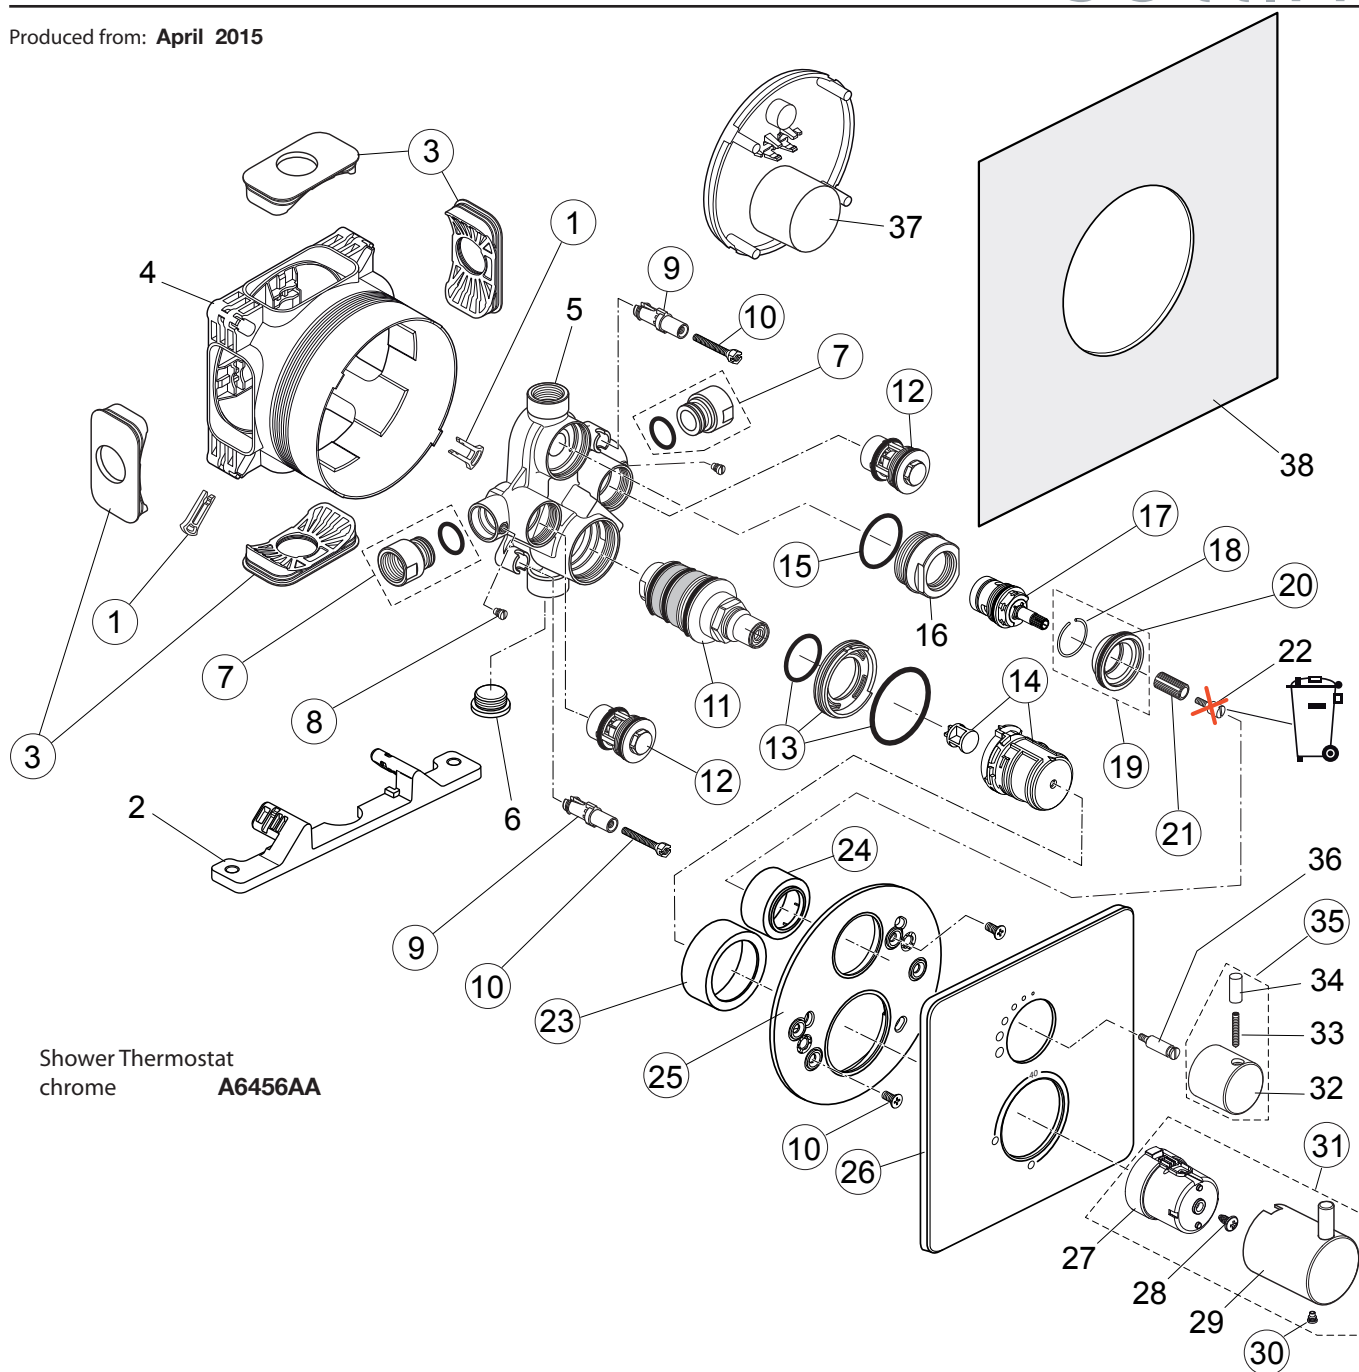

Produced from: April 2015

Shower Thermostat
chrome **A6456AA**

Pos.	Description	Part-Number	Qty.	Pos.	Description	Part-Number	Qty.
1	Adjustment lock	A 963 131 NU*	1 Set	21	Handle insert	A 963 196 NU	2 pcs
2	Fixation Built-in Box			22	Fixation screw M4 / Ø8 / 22,5		
3	Side sealing	A 963 132 NU	1 Set	23	Cover / Cap Temperature	F 960 910 AA	1 pcs
4	Built-in box			24	Cover / Cap Volume Contr.	F 960 911 AA	1 pcs
5	Body Thermostat with Volume control			25	Escutcheon holder cpl.	F 960 912 NU	1 pcs
6	Plug G1/2			26	Escutcheon Temp./Volume	F 960 915 AA	1 pcs
7	Connection nipple cpl.	F 960 899 NU	1 Set	27	Handle insert		
8	Thread pin M5 x 5,5	A 961 183 NU	1 pcs	28	Ejot-PT Screw KB50x10		
9	Adapter screw	F 960 903 NU	2 pcs	29	Handle		
10	Screw set complete	F 960 904 NU*	1 Set	30	Handle screw M5x5	A 961 095 NU	1 pcs
11	Thermostat cartridge	F 960 905 NU	1 pcs	31	Handle Therm cpl.	F 961 115 AA*	1 Set
12	None-return valve DN20	F 960 906 NU	1 pcs	32	Volume handle		
13	Holder f. escutcheon Temp.	F 960 907 NU	1 Set	33	Thread pin M4 x 25 DIN914		
14	Temp.-adjustment cpl.	F 960 908 NU	1 Set	34	Handle pin		
15	O - ring Ø 31,47 x 1,78	A 963 154 NU	1 pcs	35	Volume handle cpl. w. Logo	A 860 956 AA	1 Set
16	Thread ring M36 x 1,5			36	Fixation screw M4 Ø8 / 32		
17	Headwork G3/4 - 90°	A 960 898 NU	1 pcs	37	Cover for built-in box		
18	Snap ring	A 962 368 NU	1 pcs	38	Sealing fleece		
19	Holder f. escutcheon Vol.	F 960 909 NU	1 Set		Extension kit 22mm	A 6134 AA	1 Set
20	O - ring Ø 34 x 2	A 960 183 NU	2 pcs				

* Universal-Set - not all parts are needed