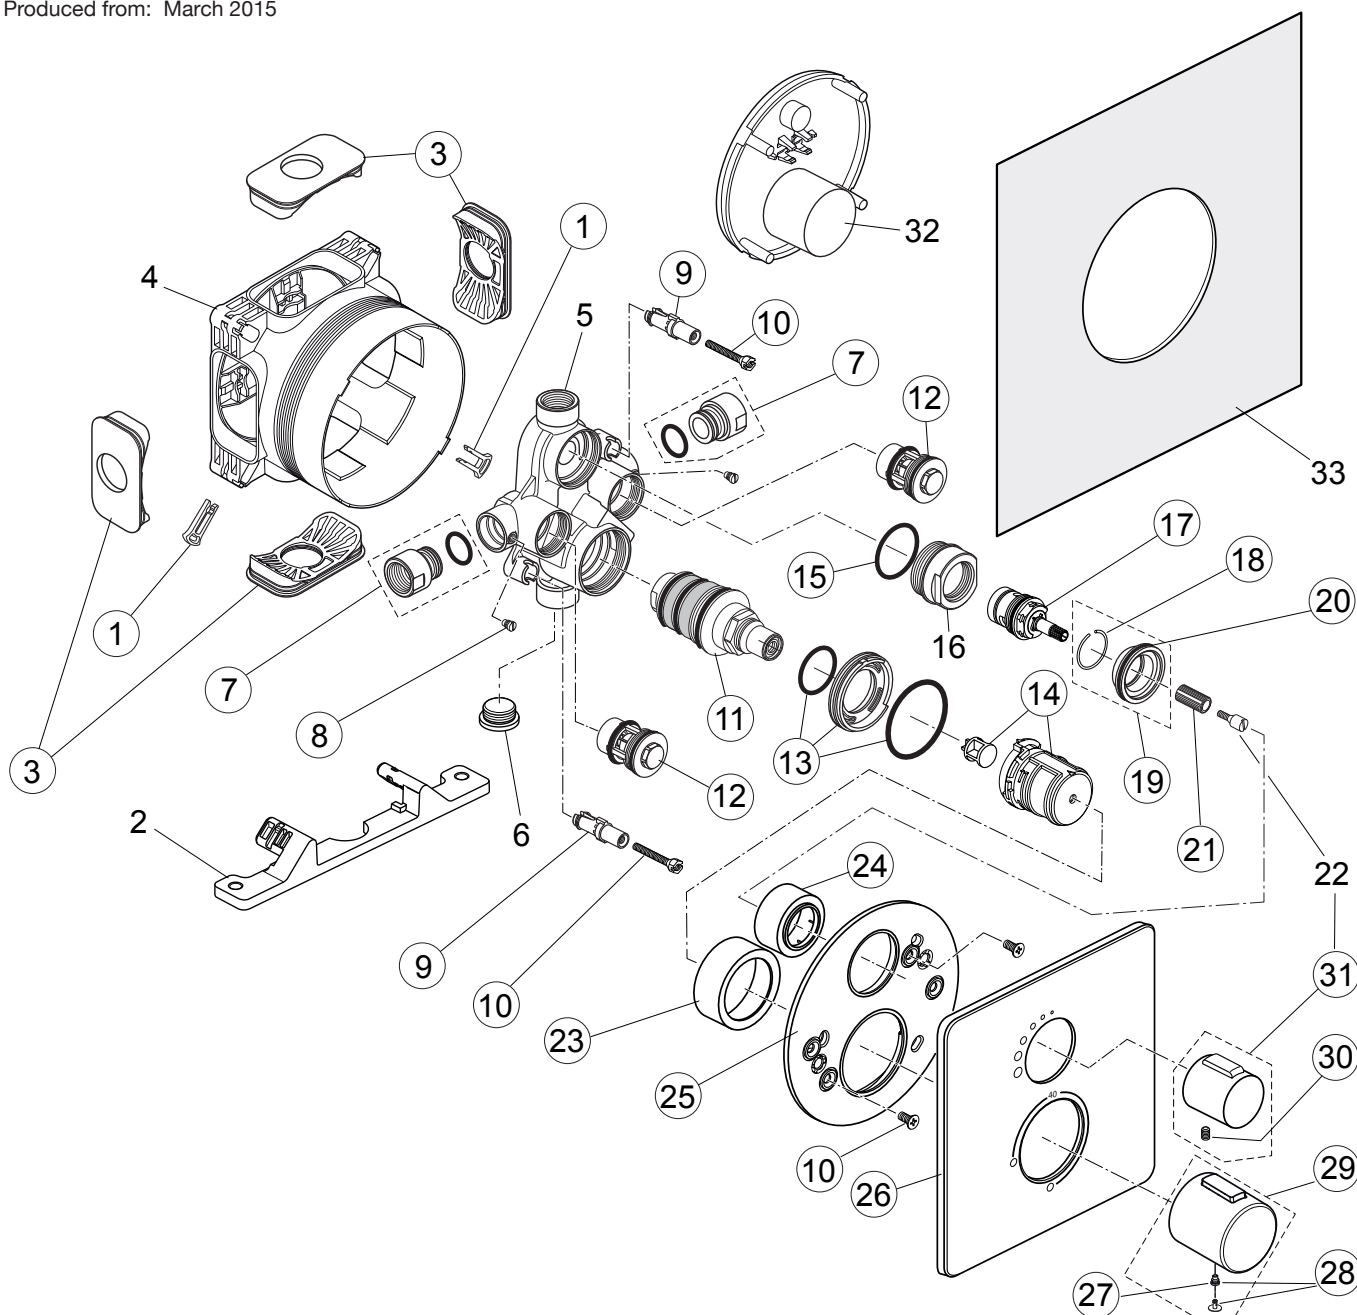

Produced from: March 2015

Shower Thermostat
chrome **A6350AA**

Pos.	Description	Part-Number	Qty.	Pos.	Description	Part-Number	Qty.
1	Adjustment lock	A 963 131 NU*	1 Set	19	Holder f. escutcheon Vol.	F 960 909 NU	1 Set
2	Fixation Built-in Box			20	O - ring Ø 34 x 2	A 960 183 NU	2 pcs
3	Side sealing	A 963 132 NU	1 Set	21	Handle insert	A 963 196 NU	2 pcs
4	Built-in box			22	Fixation screw M4 / Ø8 / 22,5		
5	Body Thermostat with Volume control			23	Cover / Cap Temperature	F 960 910 AA	1 pcs
6	Plug G1/2			24	Cover / Cap Volume Contr.	F 960 911 AA	1 pcs
7	Connection nipple cpl.	F 960 899 NU	1 pcs	25	Escutcheon holder compl.	F 960 912 NU	1 pcs
8	Thread pin M5 x 5,5	A 961 183 NU	1 pcs	26	Escutcheon Temp./Volume	F 960 915 AA	1 pcs
9	Adapter screw	F 960 903 NU	2 pcs	27	Handle screw M5x5	A 961 095 NU	1 pcs
10	Screw set complete	F 960 904 NU*	1 Set	28	Cap with screw	A 962 149 AA	1 Set
11	Thermostat cartridge	F 960 905 NU	1 pcs	29	Handle Therm w/o print	F 960 952 AA*	1 pcs
12	None-return valve DN20	F 960 906 NU	1 pcs	30	Thread pin M5 x 8 DIN913	A 960 229 NU	1 pcs
13	Holder f. escutcheon Temp.	F 960 907 NU	1 Set	31	Volume handle + pos. 22	F 960 914 AA	1 pcs
14	Temp.-adjustment compl.	F 960 908 NU	1 pcs	32	Cover for built-in box		
15	O - ring Ø 31,47 x 1,78	A 963 154 NU	1 pcs	33	Sealing fleece		
16	Thread ring M36 x 1,5				Extension kit 22mm	A 6134 AA	1 pcs
17	Headwork G3/4 - 90°	A 960 898 NU	1 pcs				
18	Snap ring	A 962 368 NU	1 pcs				

* Universal-Set - not all parts are needed