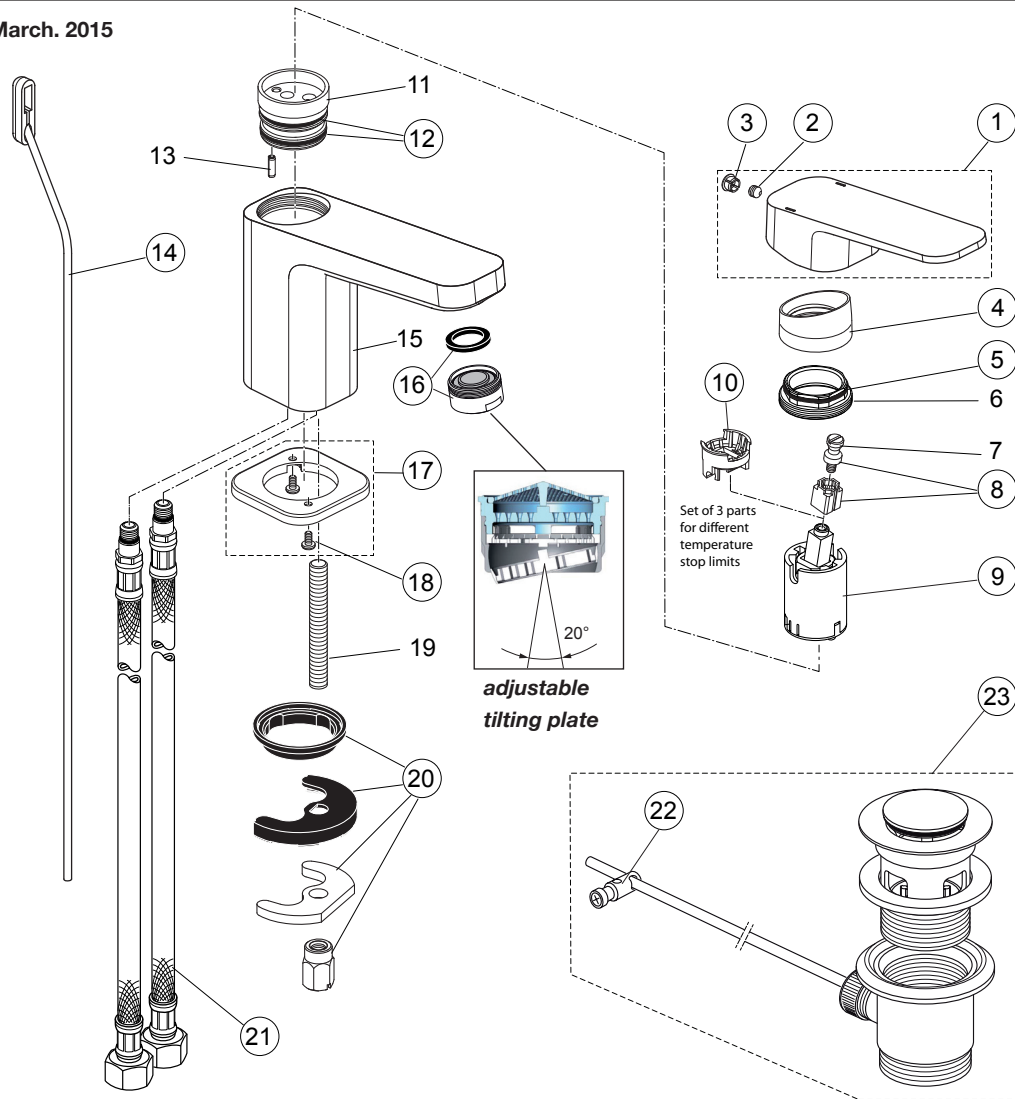

Tonic II A6330.. A6331..

Produced since: **March. 2015**

SL basin mixer Piccolo flex. hose without pop-up waste chrome **A6331AA**

SL basin mixer Piccolo flex. hose with pop-up waste chrome **A6330AA**

Pos.	Description	Part-Number	Qty.	Pos.	Description	Part-Number	Qty.
1	Lever compl. with Logo ISI	A 860 890 AA	1 Set	13	Clamping pin		
2	Thread pin M5x6 DIN914	A 860 603 NU	1 pcs	14	Lift rod complete	A 960 654 NU	1 Set
3	Handle cap	A 960 396 AA	1 pcs	15	Body		
4	Cover cap	A 860 891 AA	1 pcs	16	Aerator M24x1 - 5ltr/min	F 960 876 AA	1 pcs
5	O - Ring Ø 25 x 1,5	A 962 496 NU	1 pcs	17	Escutcheon + screws	A 860 893 AA	1 Set
6	Thread ring M33x1			18	Srew M3 x 6 Din 85	A 960 342 NU*	1 Set
7	Handle srew M4			19	Bolt M8x63		
8	Lever adapter + srew	A 860 892 NU	1 Set	20	Fixation kit	A 964 520 NU*	1 Set
9	Cartridge Kerox Ø28 + Pos7	F 960 855 NU	1 Set	21	Flex. hose M8x1-G3/8-420	A 962 370 NU	1 pcs
10	Hot water limiter - 3 parts	B 961 088 NU	1 Set	22	Bracket	A 961 172 NU	1 pcs
11	Manifold			23	Pop-up waste complete	A 961 230 AA	1 pcs
12	O - Ring Ø 26,7 x 1,78	A 962 825 NU	1 pcs				

*Universal set (not all parts needed)