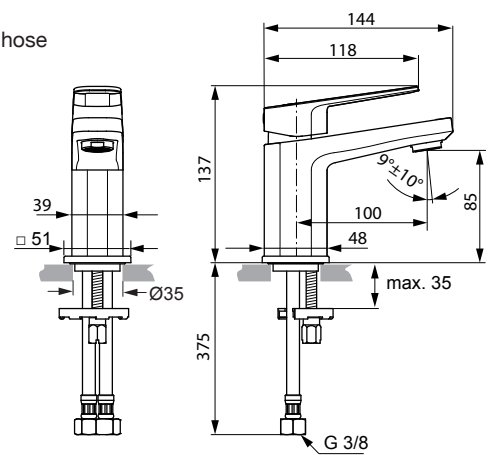

Tonic II A6330.. A6331..

Produced since: **March. 2015**

SL basin mixer Piccolo flex. hose without pop-up waste chrome **A6331AA**

SL basin mixer Piccolo flex. hose with pop-up waste chrome **A6330AA**

Pos.	Description	Part-Number	Qty.	Pos.	Description	Part-Number	Qty.
1	Lever compl. with Logo ISI	A 860 890 AA	1 Set	13	Clamping pin		
2	Thread pin M5x6 DIN914	A 860 603 NU	1 pcs	14	Lift rod complete	A 960 654 NU	1 Set
3	Handle cap	A 960 396 AA	1 pcs	15	Body		
4	Cover cap	A 860 891 AA	1 pcs	16	Aerator M24x1 - 5ltr/min	F 960 876 AA	1 pcs
5	O - Ring Ø 25 x 1,5	A 962 496 NU	1 pcs	17	Escutcheon + screws	A 860 893 AA	1 Set
6	Thread ring M33x1			18	Srew M3 x 6 Din 85	A 960 342 NU*	1 Set
7	Handle srew M4			19	Bolt M8x63		
8	Lever adapter + srew	A 860 892 NU	1 Set	20	Fixation kit	A 964 520 NU*	1 Set
9	Cartridge Kerox Ø28 + Pos7	F 960 855 NU	1 Set	21	Flex. hose M8x1-G3/8-420	A 962 370 NU	1 pcs
10	Hot water limiter - 3 parts	B 961 088 NU	1 Set	22	Bracket	A 961 172 NU	1 pcs
11	Manifold			23	Pop-up waste complete	A 961 230 AA	1 pcs
12	O - Ring Ø 26,7 x 1,78	A 962 825 NU	1 pcs				

*Universal set (not all parts needed)