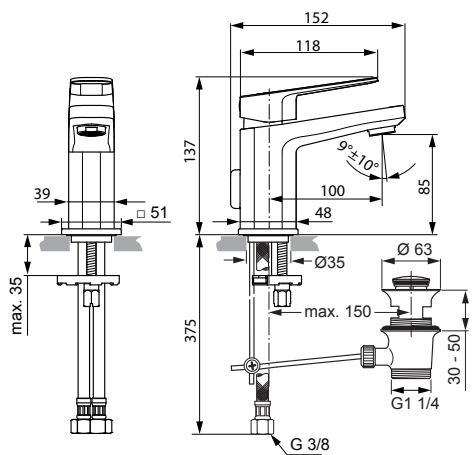

Tonic II A6330.. A6331..

Produced since: **March. 2015**

SL basin mixer Piccolo flex. hose without pop-up waste chrome **A6331AA**

SL basin mixer Piccolo flex. hose with pop-up waste chrome **A6330AA**

Pos.	Description	Part-Number	Qty.	Pos.	Description	Part-Number	Qty.
1	Lever compl. with Logo ISI	A 860 890 AA	1 Set	13	Clamping pin		
2	Thread pin M5x6 DIN914	A 860 603 NU	1 pcs	14	Lift rod complete	A 960 654 NU	1 Set
3	Handle cap	A 960 396 AA	1 pcs	15	Body		
4	Cover cap	A 860 891 AA	1 pcs	16	Aerator M24x1 - 5ltr/min	F 960 876 AA	1 pcs
5	O - Ring Ø 25 x 1,5	A 962 496 NU	1 pcs	17	Escutcheon + screws	A 860 893 AA	1 Set
6	Thread ring M33x1			18	Srew M3 x 6 Din 85	A 960 342 NU*	1 Set
7	Handle srew M4			19	Bolt M8x63		
8	Lever adapter + srew	A 860 892 NU	1 Set	20	Fixation kit	A 964 520 NU*	1 Set
9	Cartridge Kerox Ø28 + Pos7	F 960 855 NU	1 Set	21	Flex. hose M8x1-G3/8-420	A 962 370 NU	1 pcs
10	Hot water limiter - 3 parts	B 961 088 NU	1 Set	22	Bracket	A 961 172 NU	1 pcs
11	Manifold			23	Pop-up waste complete	A 961 230 AA	1 pcs
12	O - Ring Ø 26,7 x 1,78	A 962 825 NU	1 pcs				

*Universal set (not all parts needed)