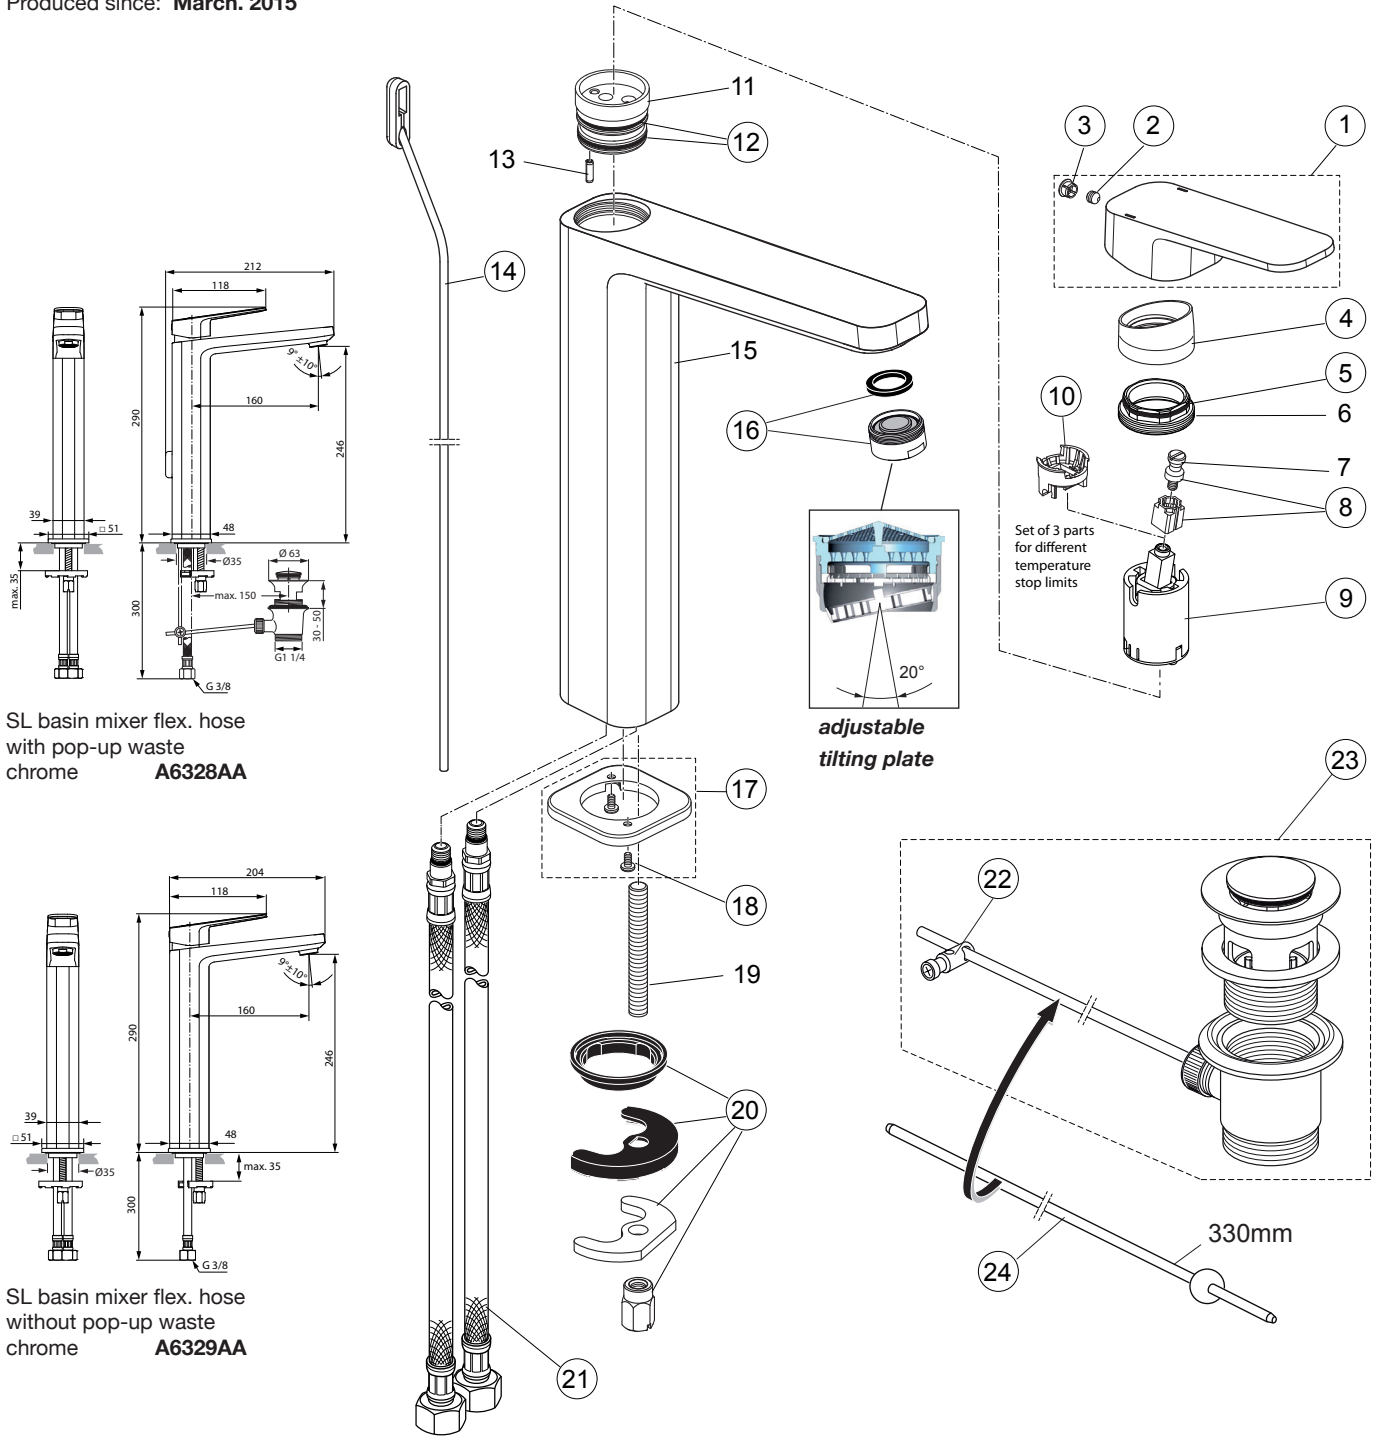

Produced since: **March. 2015**

SL basin mixer flex. hose with pop-up waste chrome **A6328AA**

SL basin mixer flex. hose without pop-up waste chrome **A6329AA**

Pos.	Description	Part-Number	Qty.	Pos.	Description	Part-Number	Qty.
1	Lever compl. with Logo ISI	<b>A 860 890 AA</b>	1 Set	13	Clamping pin		
2	Thread pin M5x6 DIN914	<b>A 860 603 NU</b>	1 pcs	14	Lift rod complete	<b>A 960 654 NU</b>	1 Set
3	Handle cap	<b>A 960 396 AA</b>	1 pcs	15	Body		
4	Cover cap	<b>A 860 891 AA</b>	1 pcs	16	Aerator M24x1 - 5ltr/min	<b>F 960 876 AA</b>	1 pcs
5	O - Ring Ø 25 x 1,5	<b>A 962 496 NU</b>	1 pcs	17	Escutcheon + screws	<b>A 860 893 AA</b>	1 Set
6	Thread ring M33x1			18	Srew M3 x 6 Din 85	<b>A 960 342 NU*</b>	1 Set
7	Handle srew M4			19	Bolt M8x63		
8	Lever adapter + screw	<b>A 860 892 NU</b>	1 Set	20	Fixation kit	<b>A 964 520 NU*</b>	1 Set
9	Cartridge Kerox Ø28 + Pos7	<b>F 960 855 NU</b>	1 Set	21	Flex. hose M8x1-G3/8-420	<b>F 960 986 NU</b>	1 pcs
10	Hot water limiter - 3 parts	<b>B 961 088 NU</b>	1 Set	22	Bracket	<b>A 961 172 NU</b>	1 pcs
11	Manifold			23	Pop-up waste complete	<b>A 961 230 AA</b>	1 pcs
12	O - Ring Ø 26,7 x 1,78	<b>A 962 825 NU</b>	1 pcs	24	Pop-up bar 330mm long	<b>A 960 200 AA</b>	1 pcs

\*Universal set (not all parts needed)