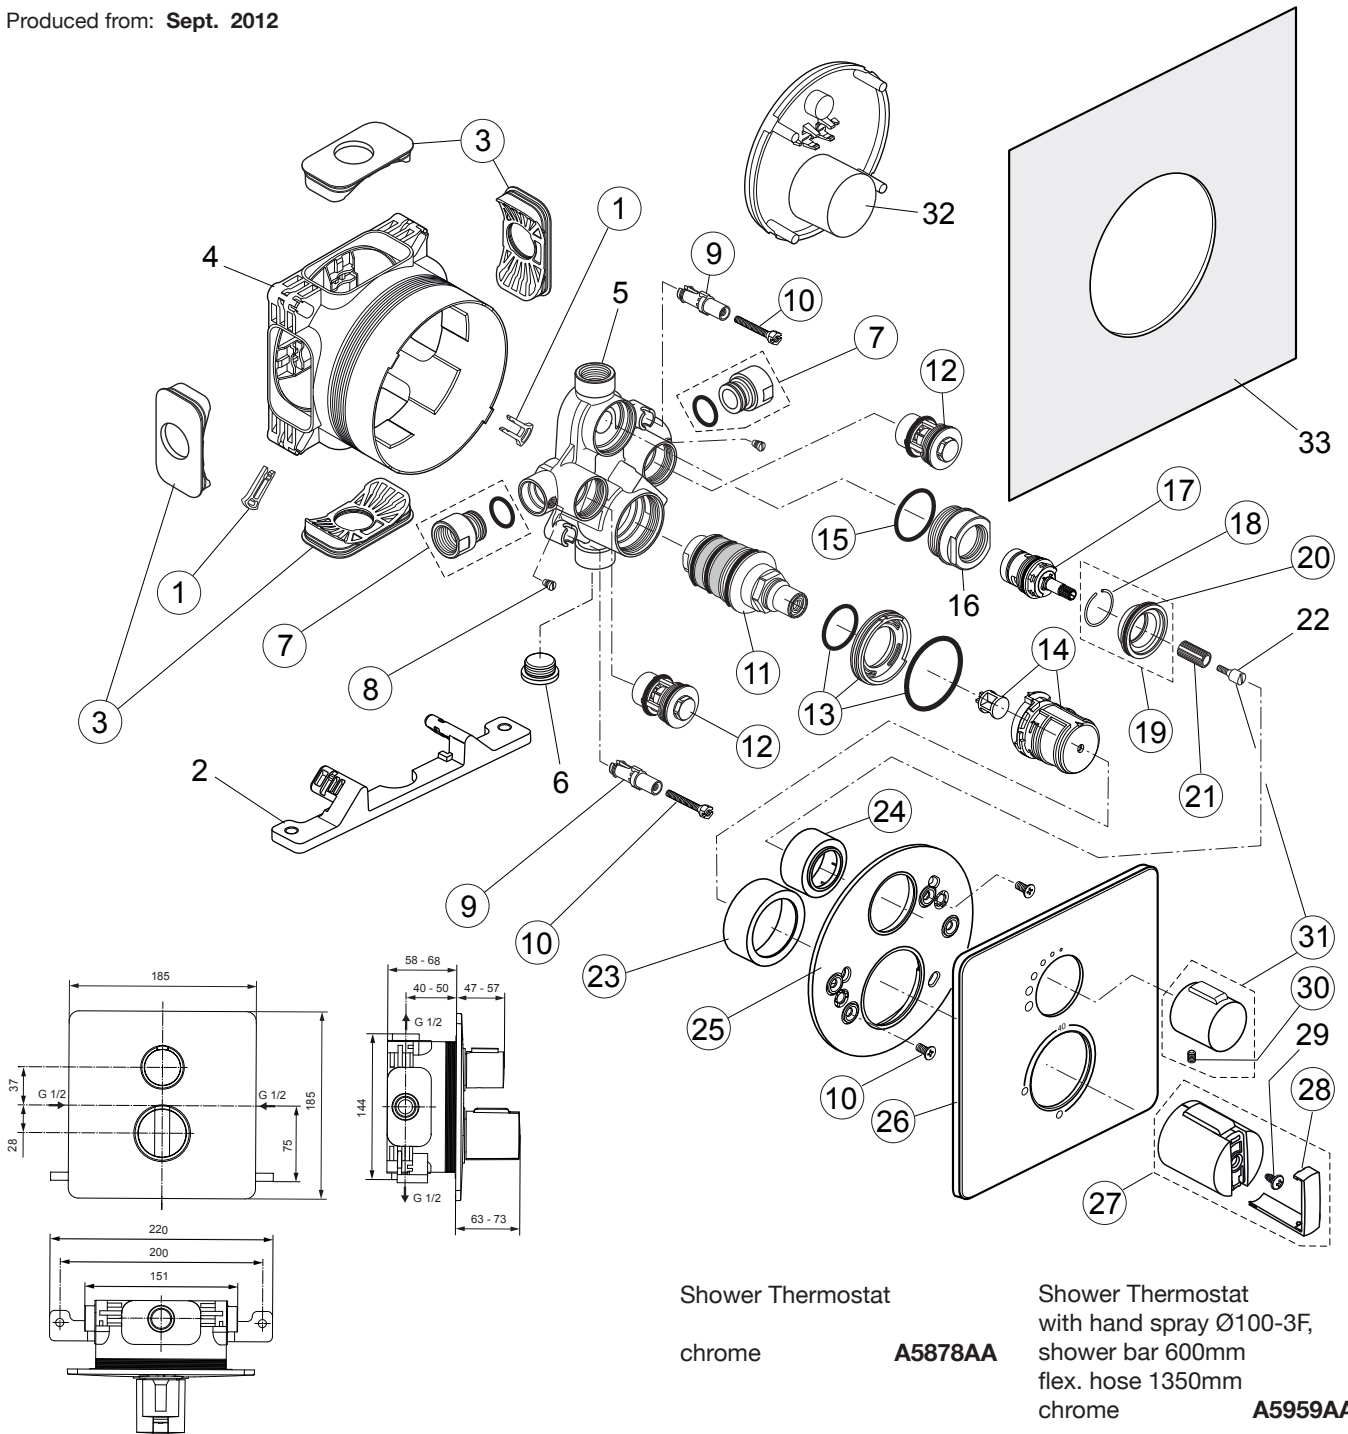

Easy-Box Slim A5878.. A5959..

Produced from: Sept. 2012

Shower Thermostat

chrome

A5878AA

Shower Thermostat with hand spray Ø100-3F, shower bar 600mm flex. hose 1350mm chrome

A5959AA

Pos.	Description	Part-Number	Qty.	Pos.	Description	Part-Number	Qty.
1	Adjustment lock	A 963 131 NU*	1 Set	19	Holder f. escutcheon Vol.	F 960 909 NU	1 Set
2	Fixation Built-in Box			20	O - ring Ø 34 x 2	A 960 183 NU	2 pcs
3	Side sealing	A 963 132 NU	1 Set	21	Handle insert	A 963 196 NU	2 pcs
4	Built-in box			22	Fixation screw M4 / Ø8 / 22,5		
5	Body Thermostat with Volume control			23	Cover / Cap Temperature	F 960 910 AA	1 pcs
6	Plug G1/2			24	Cover / Cap Volume Contr.	F 960 911 AA	1 pcs
7	Connection nipple cpl.	F 960 899 NU	1 pcs	25	Escutcheon holder compl.	F 960 912 NU	1 pcs
8	Thread pin M5 x 5,5	A 961 183 NU	1 pcs	26	Escutcheon Temp./Volume	F 960 915 AA	1 pcs
9	Adapter screw	F 960 903 NU	2 pcs	27	Temperature handle cpl.	A 962 880 AA	1 pcs
10	Screw set complete	F 960 904 NU*	1 Set	28	Handle cover	A 962 878 AA*	1 pcs
11	Thermostat cartridge	F 960 905 NU	1 pcs	29	Ejot-PT Screw KB50x10		
12	None return-valve DN20	F 960 906 NU	1 pcs	30	Thread pin M5 x 8 DIN913	A 960 229 NU	1 pcs
13	Holder f. escutcheon Temp.	F 960 907 NU	1 Set	31	Volume handle + pos. 22	F 960 914 AA	1 pcs
14	Temp.-adjustment compl.	F 960 908 NU	1 pcs	32	Cover for built-in box		
15	O - ring Ø 31,47 x 1,78	A 963 154 NU	1 pcs	33	Sealing fleece		
16	Thread ring M36 x 1,5				Extension kit 22mm	A 6134 AA	1 pcs
17	Headwork G3/4 - 90°	A 960 898 NU	1 pcs				
18	Snap ring	A 962 368 NU	1 pcs				

* Universal-Set - not all parts are needed

Slim

Slim