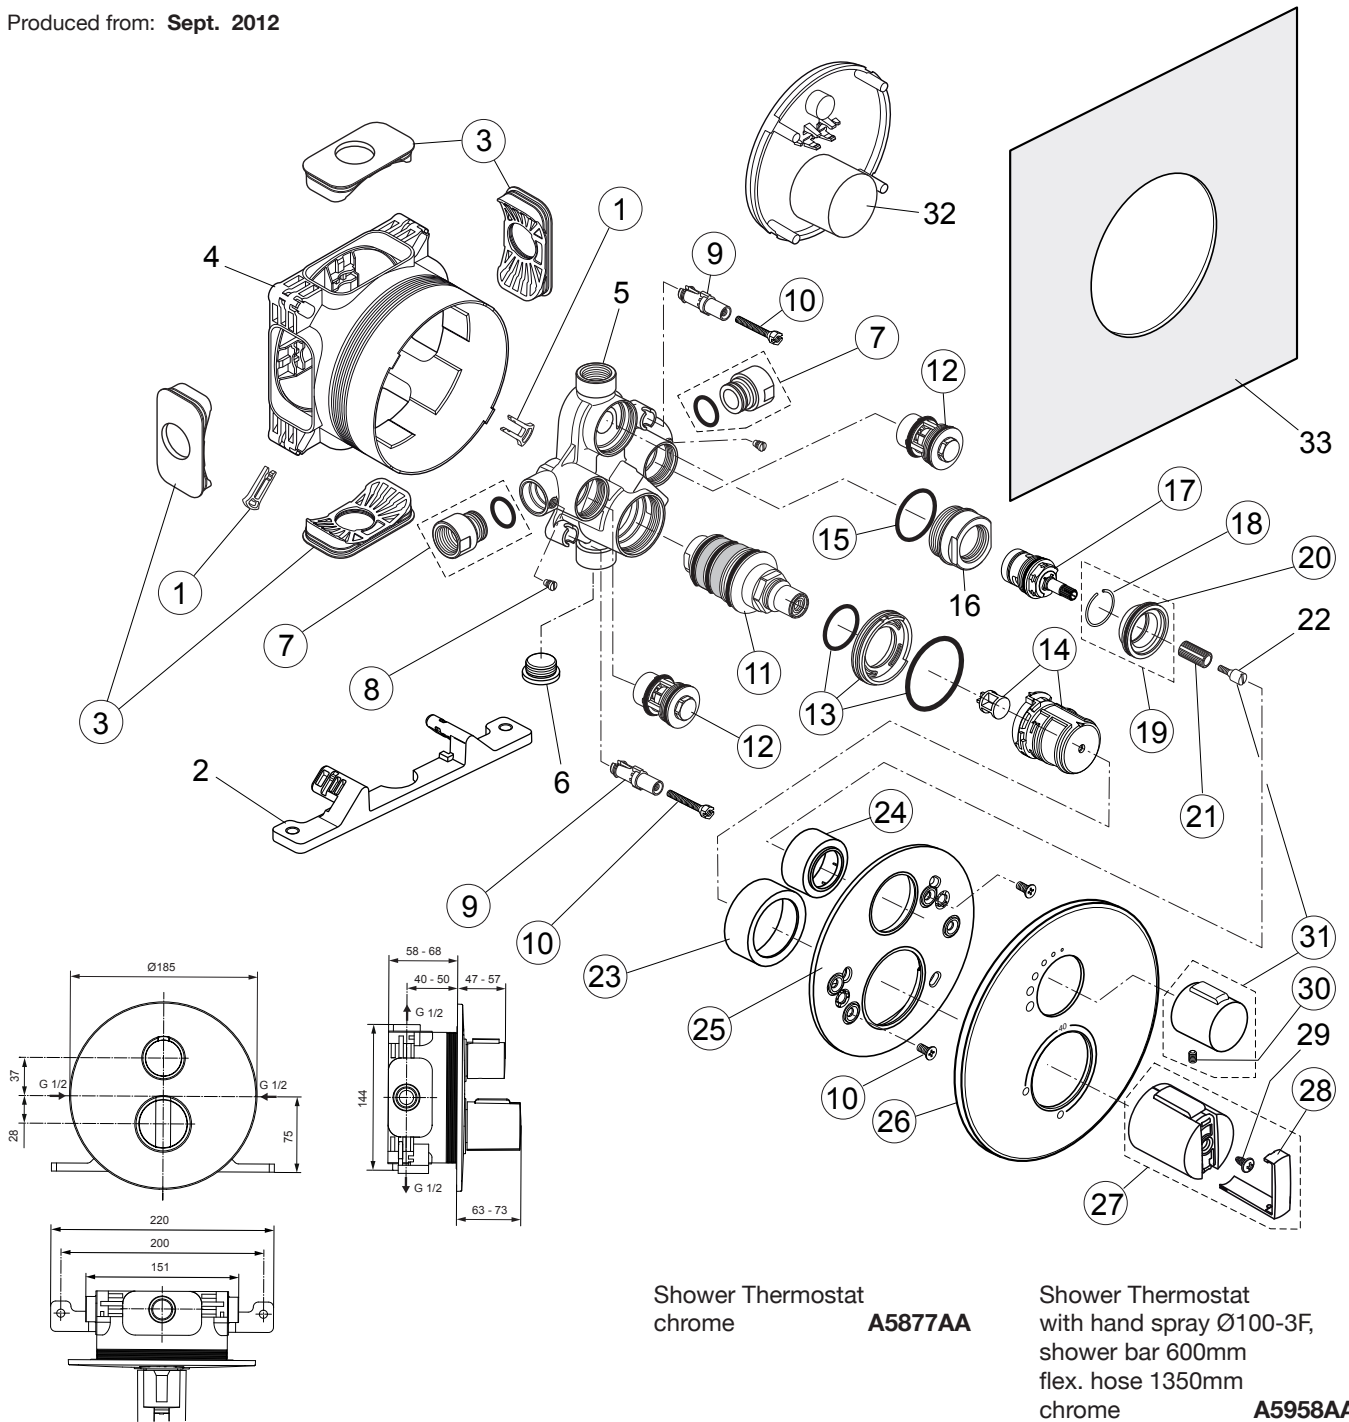

Easy-Box Slim A5877.. A5958..

Produced from: Sept. 2012

Shower Thermostat
chrome **A5877AA**

Shower Thermostat
with hand spray Ø100-3F,
shower bar 600mm
flex. hose 1350mm
chrome **A5958AA**

Pos.	Description	Part-Number	Qty.	Pos.	Description	Part-Number	Qty.
1	Adjustment lock	A 963 131 NU*	1 Set	19	Holder f. escutcheon Vol.	F 960 909 NU	1 Set
2	Fixation Built-in Box			20	O - ring Ø 34 x 2	A 960 183 NU	2 pcs
3	Side sealing	A 963 132 NU	1 Set	21	Handle insert	A 963 196 NU	2 pcs
4	Built-in box			22	Fixation screw M4 / Ø8 / 22,5		
5	Body Thermostat with Volume control			23	Cover / Cap Temperature	F 960 910 AA	1 pcs
6	Plug G1/2			24	Cover / Cap Volume Contr.	F 960 911 AA	1 pcs
7	Connection nipple cpl.	F 960 899 NU	1 pcs	25	Escutcheon holder compl.	F 960 912 NU	1 pcs
8	Thread pin M5 x 5,5	A 961 183 NU	1 pcs	26	Escutcheon Temp./Volume	F 960 913 AA	1 pcs
9	Adapter screw	F 960 903 NU	2 pcs	27	Temperature handle cpl.	A 962 880 AA	1 pcs
10	Screw set complete	F 960 904 NU*	1 Set	28	Handle cover	A 962 878 AA*	1 pcs
11	Thermostat cartridge	F 960 905 NU	1 pcs	29	Ejot-PT Screw KB50x10		
12	None-return valve DN20	F 960 906 NU	1 pcs	30	Thread pin M5 x 8 DIN913	A 960 229 NU	1 pcs
13	Holder f. escutcheon Temp.	F 960 907 NU	1 Set	31	Volume handle + pos. 22	F 960 914 AA	1 pcs
14	Temp.-adjustment compl.	F 960 908 NU	1 pcs	32	Cover for built-in box		
15	O - ring Ø 31,47 x 1,78	A 963 154 NU	1 pcs	33	Sealing fleece		
16	Thread ring M36 x 1,5				Extension kit 22mm	A 6134 AA	1 pcs
17	Headwork G3/4 - 90°	A 960 898 NU	1 pcs				
18	Snap ring	A 962 368 NU	1 pcs				

* Universal-Set - not all parts are needed