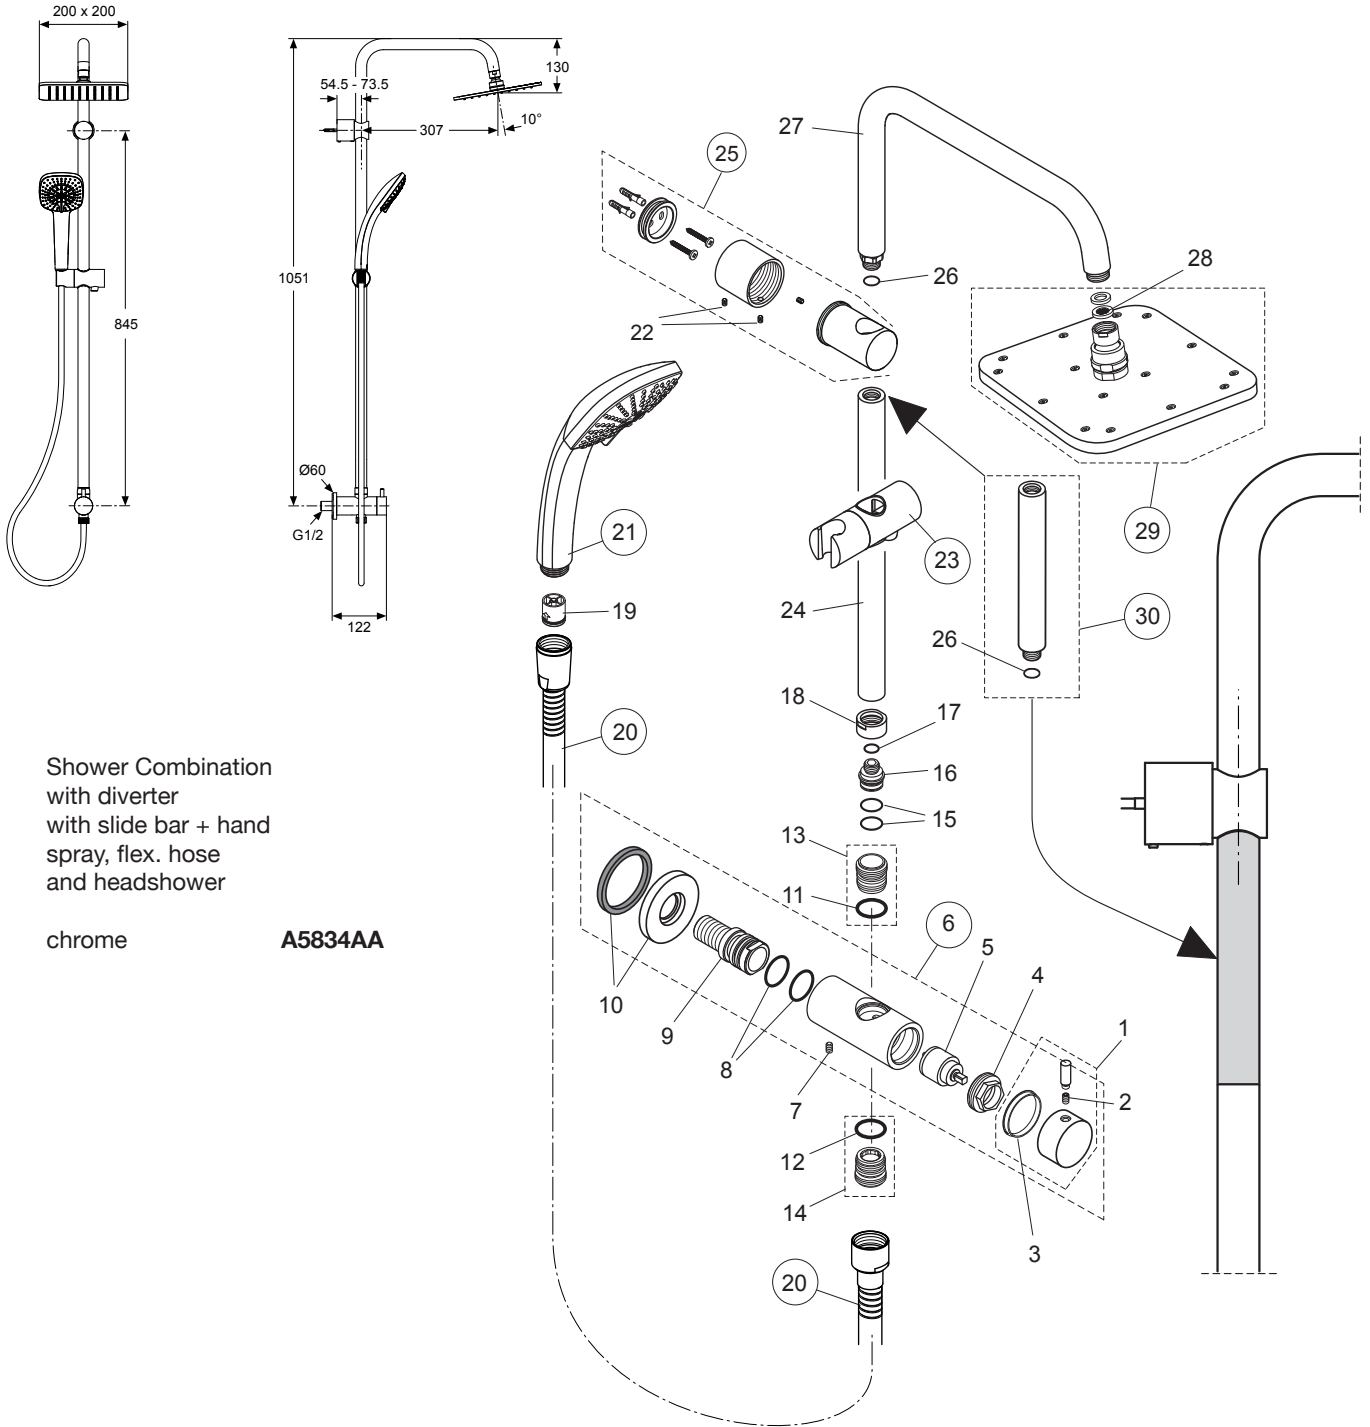

Produced from: Aug. 2012

Shower Combination  
with diverter  
with slide bar + hand  
spray, flex. hose  
and headshower

chrome

**A5834AA**

Pos.	Description	Part-Number	Qty.	Pos.	Description	Part-Number	Qty.
1	Handle f. diverter			16	Connector nipple		
2	Thread pin			17	O - ring		
3	Glide ring / spacer			18	Pipe adapter		
4	Clamping nut			19	Flow limiter 8ltr/min DW15		
5	Cartridge ( diverter )			20	Flex. hose G1/2 - 1750mm	<b>A 4109 AA</b>	1 pcs
6	Wall connector cpl.	<b>A 860 808 AA</b>	1 Set	21	Handspray 3Func. 100/100	<b>B 0003 AA</b>	1 pcs
7	Thread pin			22	Thread pin - set		
8	O - ring set			23	Slider & holder f. handshr.	<b>A 860 807 AA</b>	1 Set
9	Water connector			24	Shower bar		
10	Escutcheon			25	Wall fixation complete	<b>A 860 806 AA</b>	1 Set
11	O - ring			26	O - ring		
12	O - ring			27	Pipe ( bend )		
13	Nipple outlet headspray			28	washer set		
14	Nipple outlet handspray			29	Headshower cpl. 200/200	<b>B 0024 AA</b>	1 pcs
15	O - ring set			30	Extension kit 150mm long	<b>A 860 873 AA</b>	1 pcs