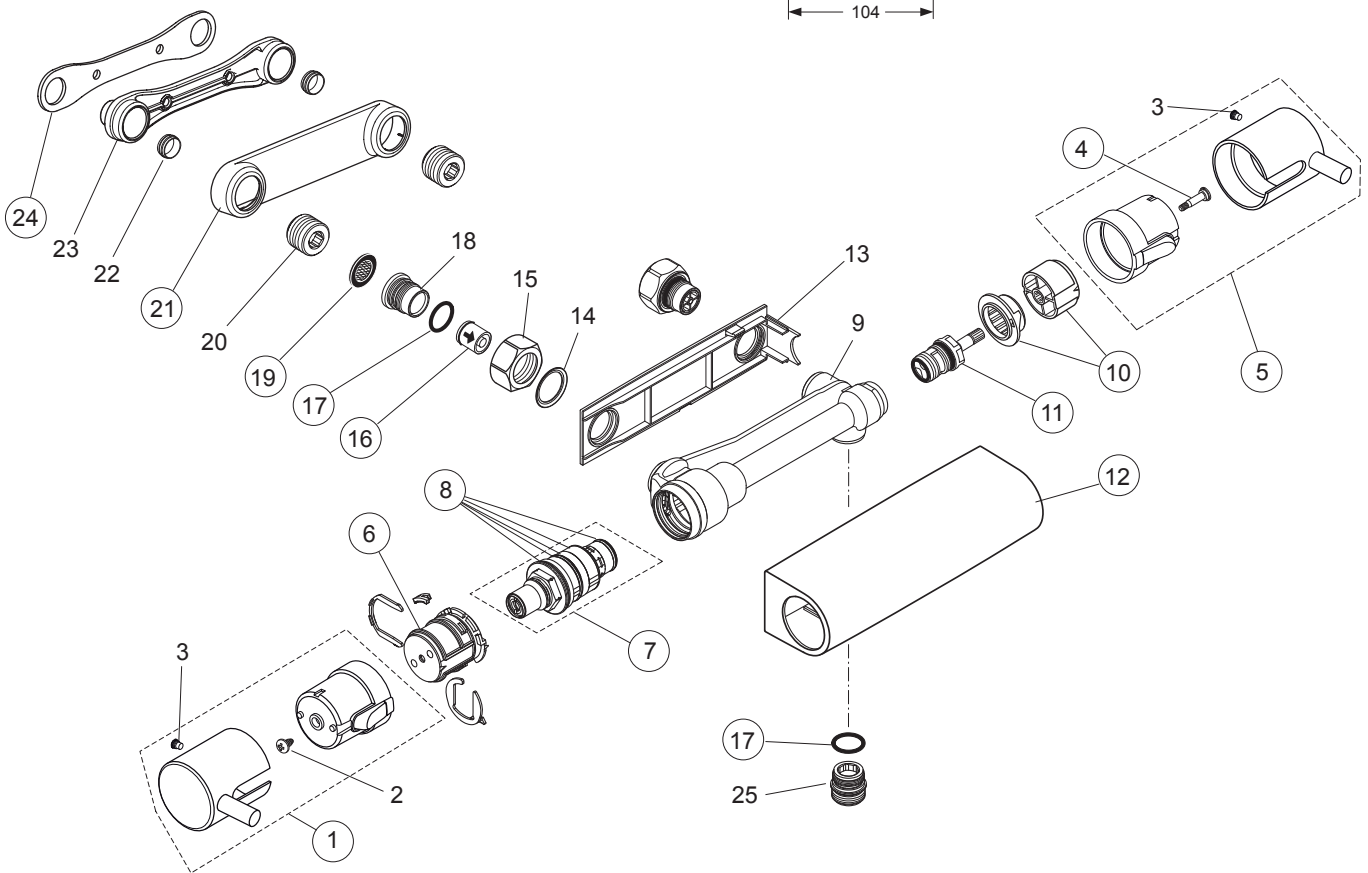

Produced from: March 2010

Shower Thermostat  
chrome **A5637AA**

Pos.	Description	Part-Number	Qty.	Pos.	Description	Part-Number	Qty.
1	Handle for temp. cpl.	<b>A 963 099 AA</b>	1 pcs	13	Back plate ( frame )		
2	Screw Ejot PT KB50x10			14	Ring ( Clip )		
3	Screw ( spigot )			15	Coupling nut G3/4 - SW30		
4	Screw M4 L=23,5	<b>A 962 998 NU</b>	2 pcs	16	Non-return valve DW15	<b>A 962 594 NU</b>	2 pcs
5	Handle for Volume control	<b>A 960 801 AA</b>	1 pcs	17	O - ring Ø 17 x 2	<b>A 961 810 NU</b>	2 pcs
6	Temp. adjustment compl.	<b>A 963 427 NU</b>	1 Set	18	Seat M20 x 1 left thread		
7	Therm. Cartridge Bath	<b>A 962 229 NU</b>	1 pcs	19	Fibre / Filter Ø24x15x2,4	<b>A 962 595 NU</b>	2 pcs
	Therm. Cartridge Shower	<b>F 961 044 NU</b>	1 pcs	20	Connector G3/4		
8	Repair-Set Cartridge	<b>A 962 230 NU</b>	1 Set	21	Shroud f. wall mounted kit	<b>B 960 722 AA</b>	2 pcs
9	Body for Bath/shower & Shower			22	Compression ring		
10	Handle insert + stopring	<b>A 963 432 NU</b>	1 Set	23	Brass wall plate		
11	Headwork ( Cartridge )	<b>A 961 233 NU</b>	1 pcs	24	Gasket	<b>B 960 721 NU</b>	1 pcs
12	Cover for B/S&Shr 150mm	<b>A 962 223 AA</b>	1 pcs	25	Nipple G1/2 for shower		