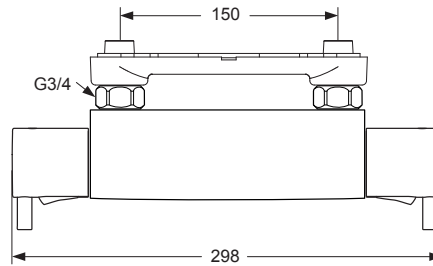

Produced from: March 2010

Shower Thermostat  
chrome **A5637AA**

Pos.	Description	Part-Number	Qty.	Pos.	Description	Part-Number	Qty.
1	Handle for temp. cpl.	<b>A 963 099 AA</b>	1 pcs	13	Back plate ( frame )		
2	Screw Ejot PT KB50x10			14	Ring ( Clip )		
3	Screw ( spigot )			15	Coupling nut G3/4 - SW30		
4	Screw M4 L=23,5	<b>A 962 998 NU</b>	2 pcs	16	Non-return valve DW15	<b>A 962 594 NU</b>	2 pcs
5	Handle for Volume control	<b>A 960 801 AA</b>	1 pcs	17	O - ring Ø 17 x 2	<b>A 961 810 NU</b>	2 pcs
6	Temp. adjustment compl.	<b>A 963 427 NU</b>	1 Set	18	Seat M20 x 1 left thread		
7	Therm. Cartridge Bath	<b>A 962 229 NU</b>	1 pcs	19	Fibre / Filter Ø24x15x2,4	<b>A 962 595 NU</b>	2 pcs
	Therm. Cartridge Shower	<b>F 961 044 NU</b>	1 pcs	20	Connector G3/4		
8	Repair-Set Cartridge	<b>A 962 230 NU</b>	1 Set	21	Shroud f. wall mounted kit	<b>B 960 722 AA</b>	2 pcs
9	Body for Bath/shower & Shower			22	Compression ring		
10	Handle insert + stopring	<b>A 963 432 NU</b>	1 Set	23	Brass wall plate		
11	Headwork ( Cartridge )	<b>A 961 233 NU</b>	1 pcs	24	Gasket	<b>B 960 721 NU</b>	1 pcs
12	Cover for B/S&Shr 150mm	<b>A 962 223 AA</b>	1 pcs	25	Nipple G1/2 for shower		