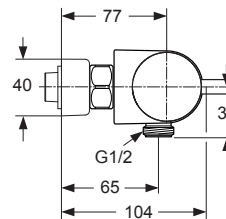

Produced from: March 2010

Shower Thermostat  
chrome **A5637AA**

Pos.	Description	Part-Number	Qty.	Pos.	Description	Part-Number	Qty.
1	Handle for temp. cpl.	<b>A 963 099 AA</b>	1 pcs	13	Back plate ( frame )		
2	Screw Ejot PT KB50x10			14	Ring ( Clip )		
3	Screw ( spigot )			15	Coupling nut G3/4 - SW30		
4	Screw M4 L=23,5	<b>A 962 998 NU</b>	2 pcs	16	Non-return valve DW15	<b>A 962 594 NU</b>	2 pcs
5	Handle for Volume control	<b>A 960 801 AA</b>	1 pcs	17	O - ring Ø 17 x 2	<b>A 961 810 NU</b>	2 pcs
6	Temp. adjustment compl.	<b>A 963 427 NU</b>	1 Set	18	Seat M20 x 1 left thread		
7	Therm. Cartridge Bath	<b>A 962 229 NU</b>	1 pcs	19	Fibre / Filter Ø24x15x2,4	<b>A 962 595 NU</b>	2 pcs
	Therm. Cartridge Shower	<b>F 961 044 NU</b>	1 pcs	20	Connector G3/4		
8	Repair-Set Cartridge	<b>A 962 230 NU</b>	1 Set	21	Shroud f. wall mounted kit	<b>B 960 722 AA</b>	2 pcs
9	Body for Bath/shower & Shower			22	Compression ring		
10	Handle insert + stopring	<b>A 963 432 NU</b>	1 Set	23	Brass wall plate		
11	Headwork ( Cartridge )	<b>A 961 233 NU</b>	1 pcs	24	Gasket	<b>B 960 721 NU</b>	1 pcs
12	Cover for B/S&Shr 150mm	<b>A 962 223 AA</b>	1 pcs	25	Nipple G1/2 for shower		