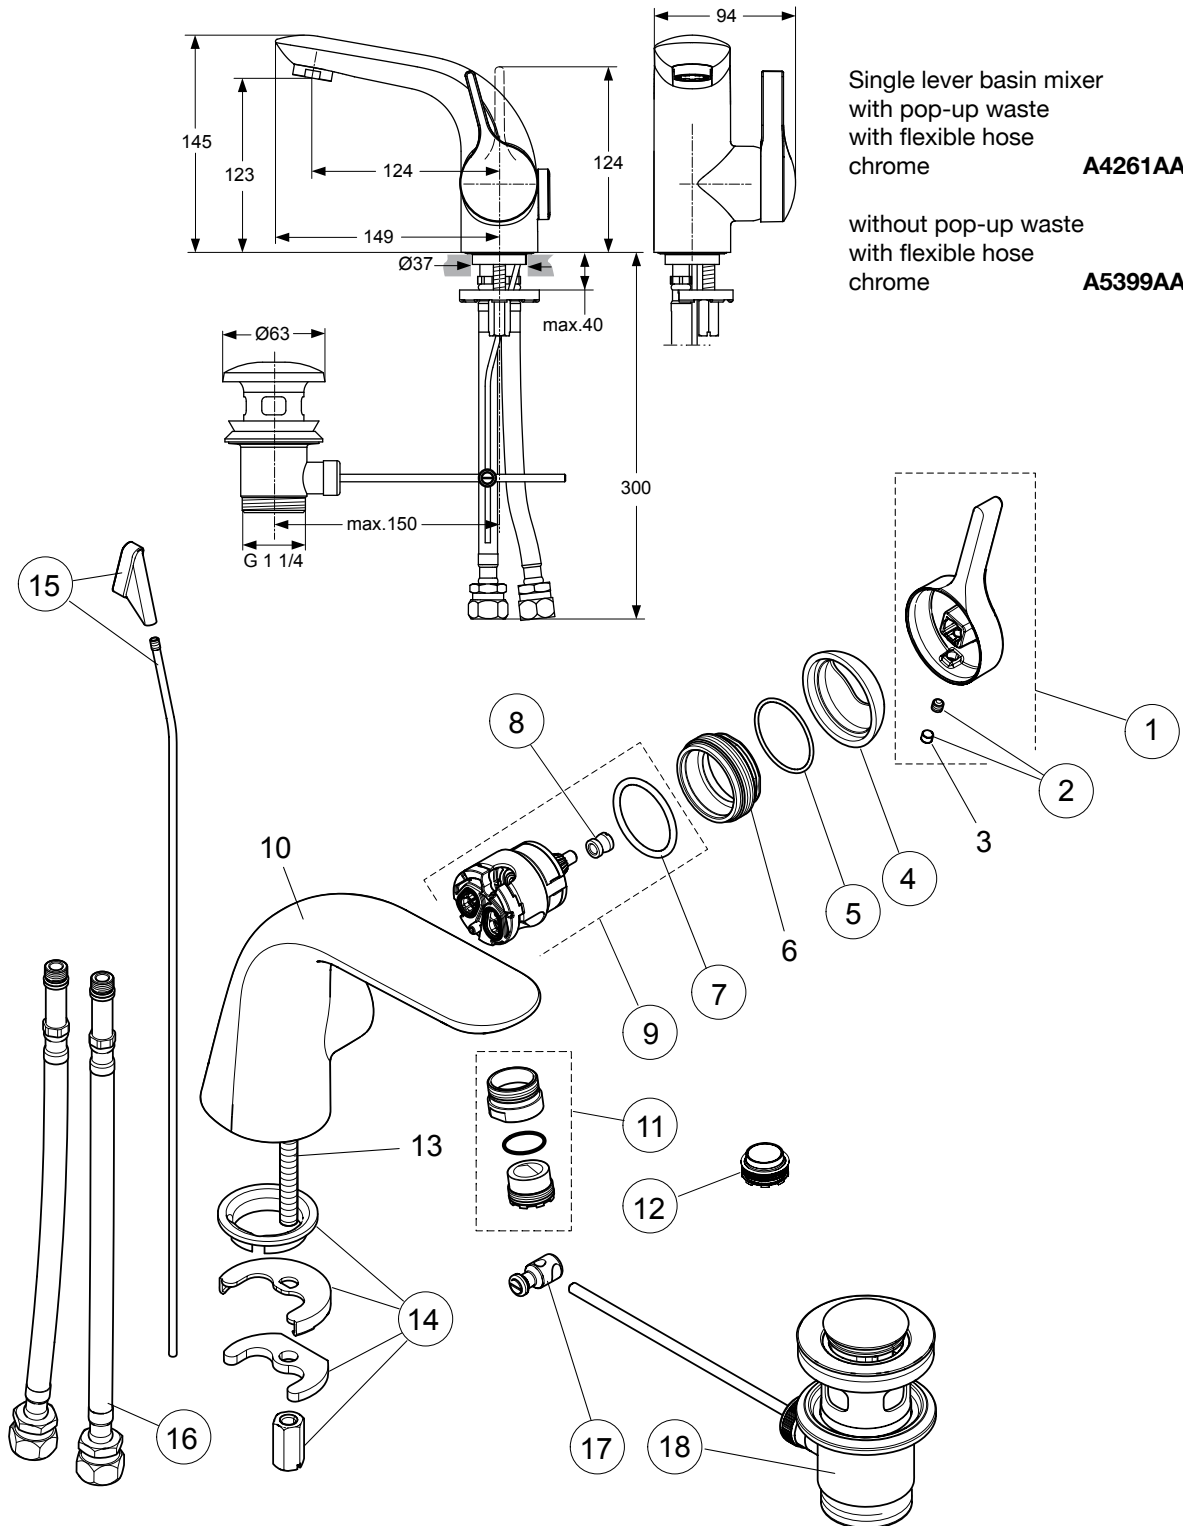

Produced from: Jan. 2008

Single lever basin mixer
with pop-up waste
with flexible hose
chrome **A4261AA**

without pop-up waste
with flexible hose
chrome **A5399AA**

Pos.	Description	Part-Number	Qty.	Pos.	Description	Part-Number	Qty.
1	Lever cpl. with Logo IS	A 962 068 AA	1 pcs	11	Aerator M24x1 complete	A 962 080 AA	1 pcs
2	Thread pin M5x6 DIN914	A 963 667 NU	1 pcs	12	Aerator M24x1 Cache 5Ltr.	A 962 079 NU	1 pcs
3	Cover shield	A 963 751 NU	1 pcs		Aerator key for Pos. 11+12	A 960 196 NU	1 pcs
4	Cartr. Cover (Cap)	A 961 485 AA	1 pcs	13	Stud M8 x 270		
5	O - Ring Ø 28,3 x 1,78	A 961 667 NU	2 pcs	14	Fixation-set	A 960 001 NU	1 pcs
6	Clamping nut M43 x 1,5			15	Pull knob with rod	A 962 081 AA	1 pcs
7	O - Ring Ø 35 x 3,2	A 962 715 NU	1 pcs	16	Flex. hose M12x1 / G1/2	A 962 082 NU	1 pcs
8	Nut f. handle adaption	A 963 372 NU	1 pcs	17	Bracket	A 963 404 NU	1 pcs
9	Cartridge Multiport cpl.	A 962 985 NU	1 pcs	18	Pop-up waste complete	A 961 230 AA	1 pcs
10	Body						