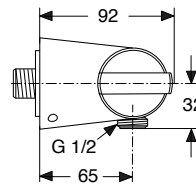

# CeraTherm 200 A4627.. A4658..

Produced from: May 2010

Shower Thermostat Exposed  
chrome **A4627AA**

Shower Thermostat Exposed  
with Accessories  
chrome **A4658AA**

Pos.	Description	Part-Number	Qty.	Pos.	Description	Part-Number	Qty.
1	Cap for handle with and without Logo	<b>A 962 878 AA</b>	1 Set	13	Seat M14 x 1		
2	EJOT-PT-Screw KB 50x10			14	O - ring Ø 11 x 1,5	<b>A 962 218 NU</b>	2 pcs
3	Screw for handle M4x23,5			15	S - Connector complete	<b>A 962 569 NU</b>	2 pcs
4	Temp.handle complete	<b>A 962 879 AA</b>	1 pcs	16	O - ring Ø 43 x 3	<b>A 860 321 NU</b>	1 pcs
5	Volume control handle cpl.	<b>A 962 880 AA</b>	1 pcs	17	Washer		
6	Temp.-adjustment	<b>A 963 427 NU</b>	1 pcs	18	Coupling nut		
7	Cartridge G1/2 complete	<b>F 961 044 NU</b>	1 pcs	19	O - ring Ø 28 x 3	<b>A 960 071 NU</b>	2 pcs
8	Repair set cartridge			20	Screen	<b>A 962 160 NU</b>	2 pcs
9	Body			21	Adapter / sleeve		
10	Handle insert universal	<b>A 963 432 NU</b>	1 Set	22	Non-return valve DW15	<b>A 962 594 NU</b>	2 pcs
11	Headwork ( cartridge )	<b>A 963 400 NU</b>	1 pcs	23	S - Connector		
12	Thread pin M6 x 10	<b>A 962 857 NU</b>	1 pcs	24	O - ring Ø 17 x 2	<b>A 961 810 NU</b>	2 pcs
				25	Nipple complete	<b>A 963 651 NU</b>	1 pcs