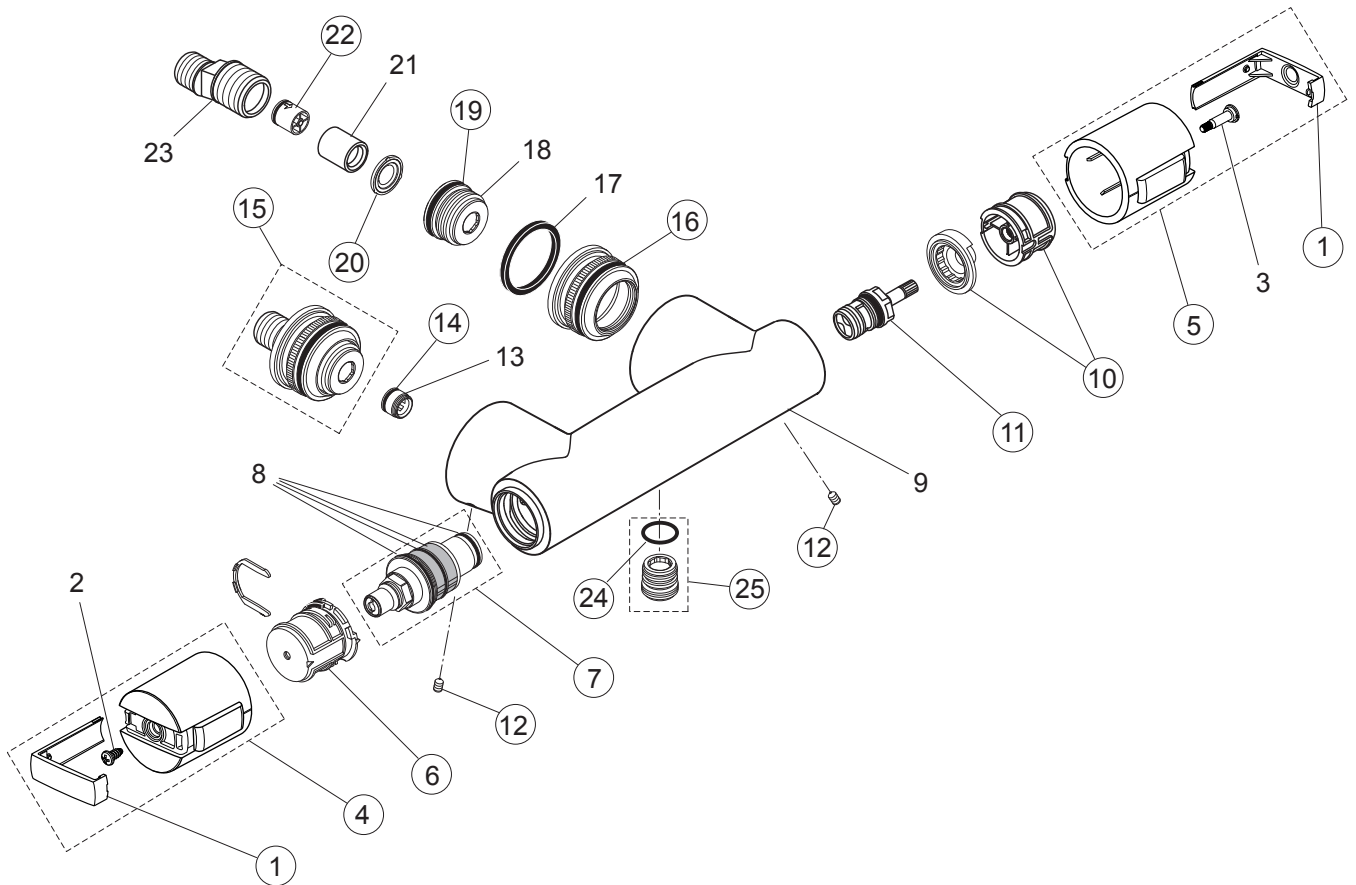

# CeraTherm 200 A4627.. A4658..

Produced from: May 2010

Shower Thermostat Exposed  
chrome **A4627AA**

Shower Thermostat Exposed  
with Accessories  
chrome **A4658AA**

Pos.	Description	Part-Number	Qty.	Pos.	Description	Part-Number	Qty.
1	Cap for handle with and without Logo	<b>A 962 878 AA</b>	1 Set	13	Seat M14 x 1		
2	EJOT-PT-Screw KB 50x10			14	O - ring Ø 11 x 1,5	<b>A 962 218 NU</b>	2 pcs
3	Screw for handle M4x23,5			15	S - Connector complete	<b>A 962 569 NU</b>	2 pcs
4	Temp.handle complete	<b>A 962 879 AA</b>	1 pcs	16	O - ring Ø 43 x 3	<b>A 860 321 NU</b>	1 pcs
5	Volume control handle cpl.	<b>A 962 880 AA</b>	1 pcs	17	Washer		
6	Temp.-adjustment	<b>A 963 427 NU</b>	1 pcs	18	Coupling nut		
7	Cartridge G1/2 complete	<b>F 961 044 NU</b>	1 pcs	19	O - ring Ø 28 x 3	<b>A 960 071 NU</b>	2 pcs
8	Repair set cartridge			20	Screen	<b>A 962 160 NU</b>	2 pcs
9	Body			21	Adapter / sleeve		
10	Handle insert universal	<b>A 963 432 NU</b>	1 Set	22	Non-return valve DW15	<b>A 962 594 NU</b>	2 pcs
11	Headwork ( cartridge )	<b>A 963 400 NU</b>	1 pcs	23	S - Connector		
12	Thread pin M6 x 10	<b>A 962 857 NU</b>	1 pcs	24	O - ring Ø 17 x 2	<b>A 961 810 NU</b>	2 pcs
				25	Nipple complete	<b>A 963 651 NU</b>	1 pcs