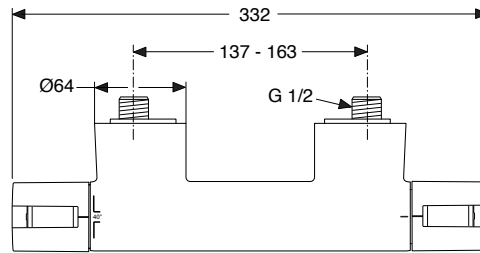

# CeraTherm 200 A4627.. A4658..

Produced from: May 2010

Shower Thermostat Exposed  
chrome **A4627AA**

Shower Thermostat Exposed  
with Accessories  
chrome **A4658AA**

Pos.	Description	Part-Number	Qty.	Pos.	Description	Part-Number	Qty.
1	Cap for handle with and without Logo	<b>A 962 878 AA</b>	1 Set	13	Seat M14 x 1		
2	EJOT-PT-Screw KB 50x10			14	O - ring Ø 11 x 1,5	<b>A 962 218 NU</b>	2 pcs
3	Screw for handle M4x23,5			15	S - Connector complete	<b>A 962 569 NU</b>	2 pcs
4	Temp.handle complete	<b>A 962 879 AA</b>	1 pcs	16	O - ring Ø 43 x 3	<b>A 860 321 NU</b>	1 pcs
5	Volume control handle cpl.	<b>A 962 880 AA</b>	1 pcs	17	Washer		
6	Temp.-adjustment	<b>A 963 427 NU</b>	1 pcs	18	Coupling nut		
7	Cartridge G1/2 complete	<b>F 961 044 NU</b>	1 pcs	19	O - ring Ø 28 x 3	<b>A 960 071 NU</b>	2 pcs
8	Repair set cartridge			20	Screen	<b>A 962 160 NU</b>	2 pcs
9	Body			21	Adapter / sleeve		
10	Handle insert universal	<b>A 963 432 NU</b>	1 Set	22	Non-return valve DW15	<b>A 962 594 NU</b>	2 pcs
11	Headwork ( cartridge )	<b>A 963 400 NU</b>	1 pcs	23	S - Connector		
12	Thread pin M6 x 10	<b>A 962 857 NU</b>	1 pcs	24	O - ring Ø 17 x 2	<b>A 961 810 NU</b>	2 pcs
				25	Nipple complete	<b>A 963 651 NU</b>	1 pcs