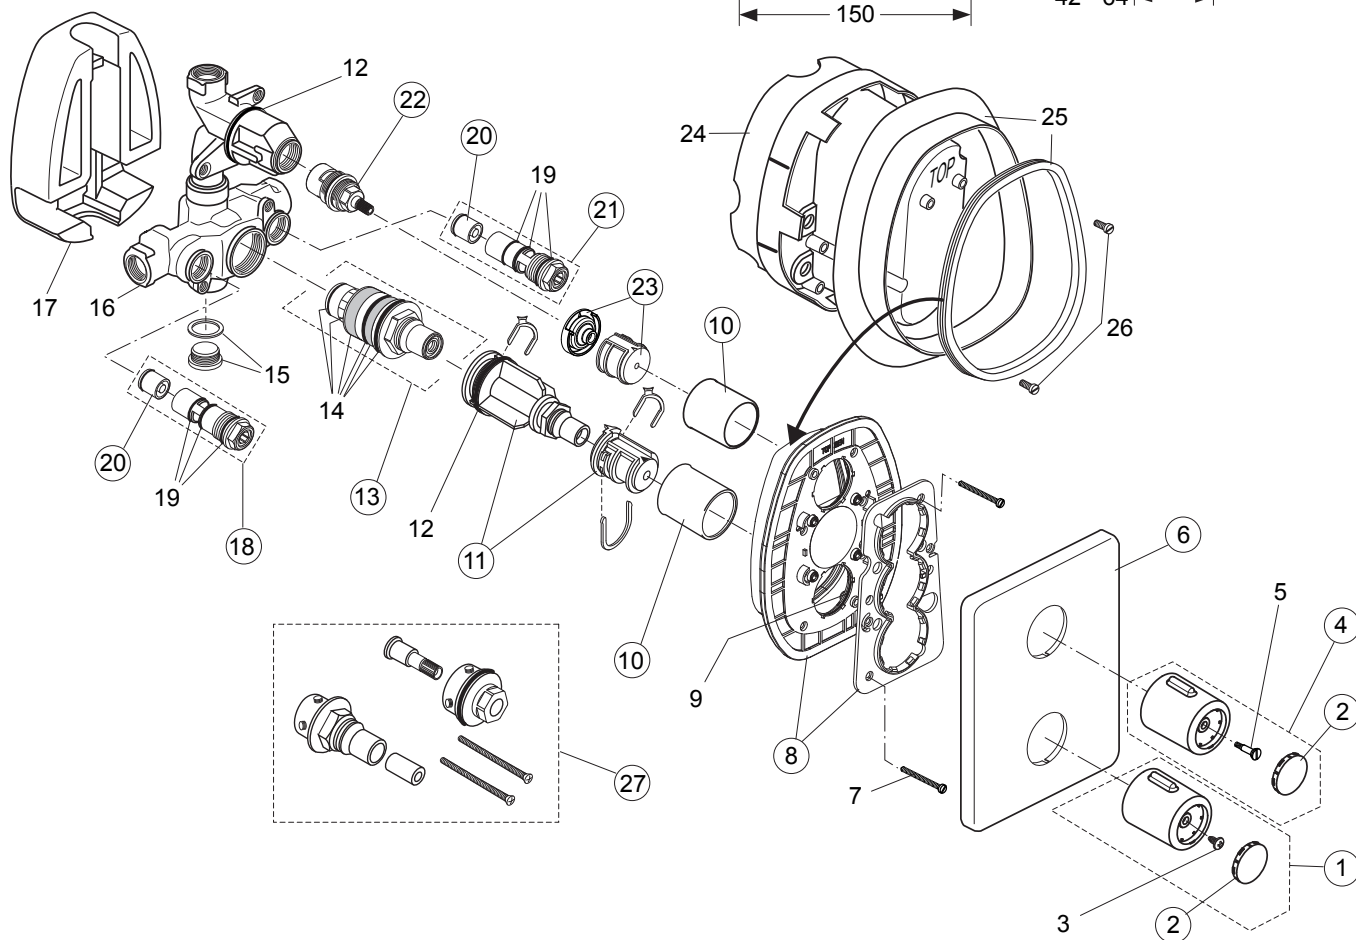

Attitude A2353NU A4613..

Produced from: April 2009

For Pre-Installation
Built-in parts

Kit 1
A 2353NU

Design parts
chrome

Kit 2
A4613AA

Pos.	Description	Part-Number	Qty.	Pos.	Description	Part-Number	Qty.
1	Temperature handle cpl.	A 960 701 AA	1 pcs	16	Body		
2	Handle cap	A 961 494 AA	1 pcs	17	Styrofoam protector		
3	Eject PT-Screw KB50x10			18	Non-return+stop valve hot	A 963 430 NU	1 pcs
4	Volume control handle	A 960 702 AA	1 pcs	19	O - Ring set		
5	Screw for handle M4x23,5			20	Check valve	A 962 594 NU	2 pcs
6	Escutcheon	A 960 703 AA	1 pcs	21	Non-return+stop valve cold	A 963 433 NU	1 pcs
7	Cylindrical screw M4x39			22	Headwork (cartridge)	A 963 400 NU	1 pcs
8	Escutcheon holder set	A 963 425 NU	1 Set	23	Handle insert Universal	A 963 432 NU	1 Set
9	O - Ring Ø43 x 3			24	Plaster guard		
10	Cover cap	A 963 426 AA	1 pcs	25	Sealing frame + ring		
11	Temperature adjustment	A 963 427 NU	1 pcs	26	Cylindrical screw M4 x10		
12	O-ring Ø 37,77 x 2,62			27	Extension Universal Set		
13	Thermostatic cartridge	A 962 229 NU	1 pcs		Kit 22mm longer	A 963 434 NU	1 Set
14	Repair-set cartridge				Distance frame	not available	
15	Plug with Fibre ring						