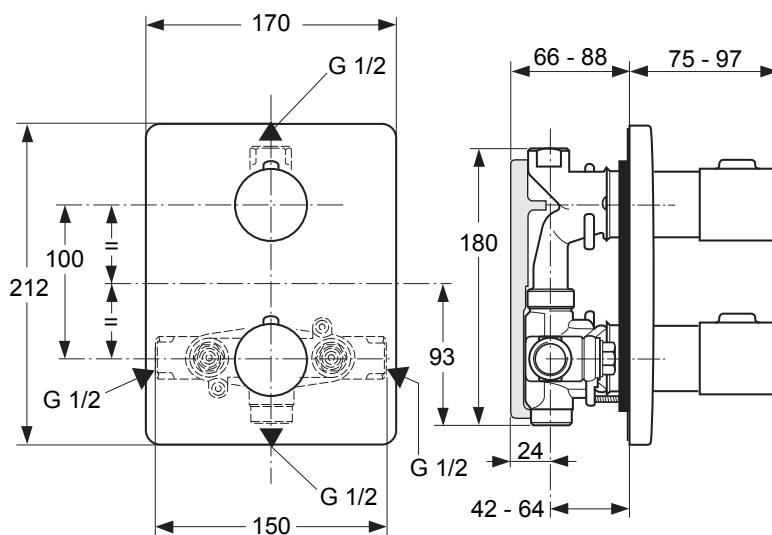

Attitude A2353NU A4613..

Produced from: April 2009

For Pre-Installation
Built-in parts

Kit 1
A 2353NU

Design parts
chrome

Kit 2
A4613AA

Pos.	Description	Part-Number	Qty.	Pos.	Description	Part-Number	Qty.
1	Temperature handle cpl.	A 960 701 AA	1 pcs	16	Body		
2	Handle cap	A 961 494 AA	1 pcs	17	Styrofoam protector		
3	Eject PT-Screw KB50x10			18	Non-return+stop valve hot	A 963 430 NU	1 pcs
4	Volume control handle	A 960 702 AA	1 pcs	19	O - Ring set		
5	Screw for handle M4x23,5			20	Check valve	A 962 594 NU	2 pcs
6	Escutcheon	A 960 703 AA	1 pcs	21	Non-return+stop valve cold	A 963 433 NU	1 pcs
7	Cylindrical screw M4x39			22	Headwork (cartridge)	A 963 400 NU	1 pcs
8	Escutcheon holder set	A 963 425 NU	1 Set	23	Handle insert Universal	A 963 432 NU	1 Set
9	O - Ring Ø43 x 3			24	Plaster guard		
10	Cover cap	A 963 426 AA	1 pcs	25	Sealing frame + ring		
11	Temperature adjustment	A 963 427 NU	1 pcs	26	Cylindrical screw M4 x10		
12	O-ring Ø 37,77 x 2,62			27	Extension Universal Set		
13	Thermostatic cartridge	A 962 229 NU	1 pcs		Kit 22mm longer	A 963 434 NU	1 Set
14	Repair-set cartridge				Distance frame	not available	
15	Plug with Fibre ring						