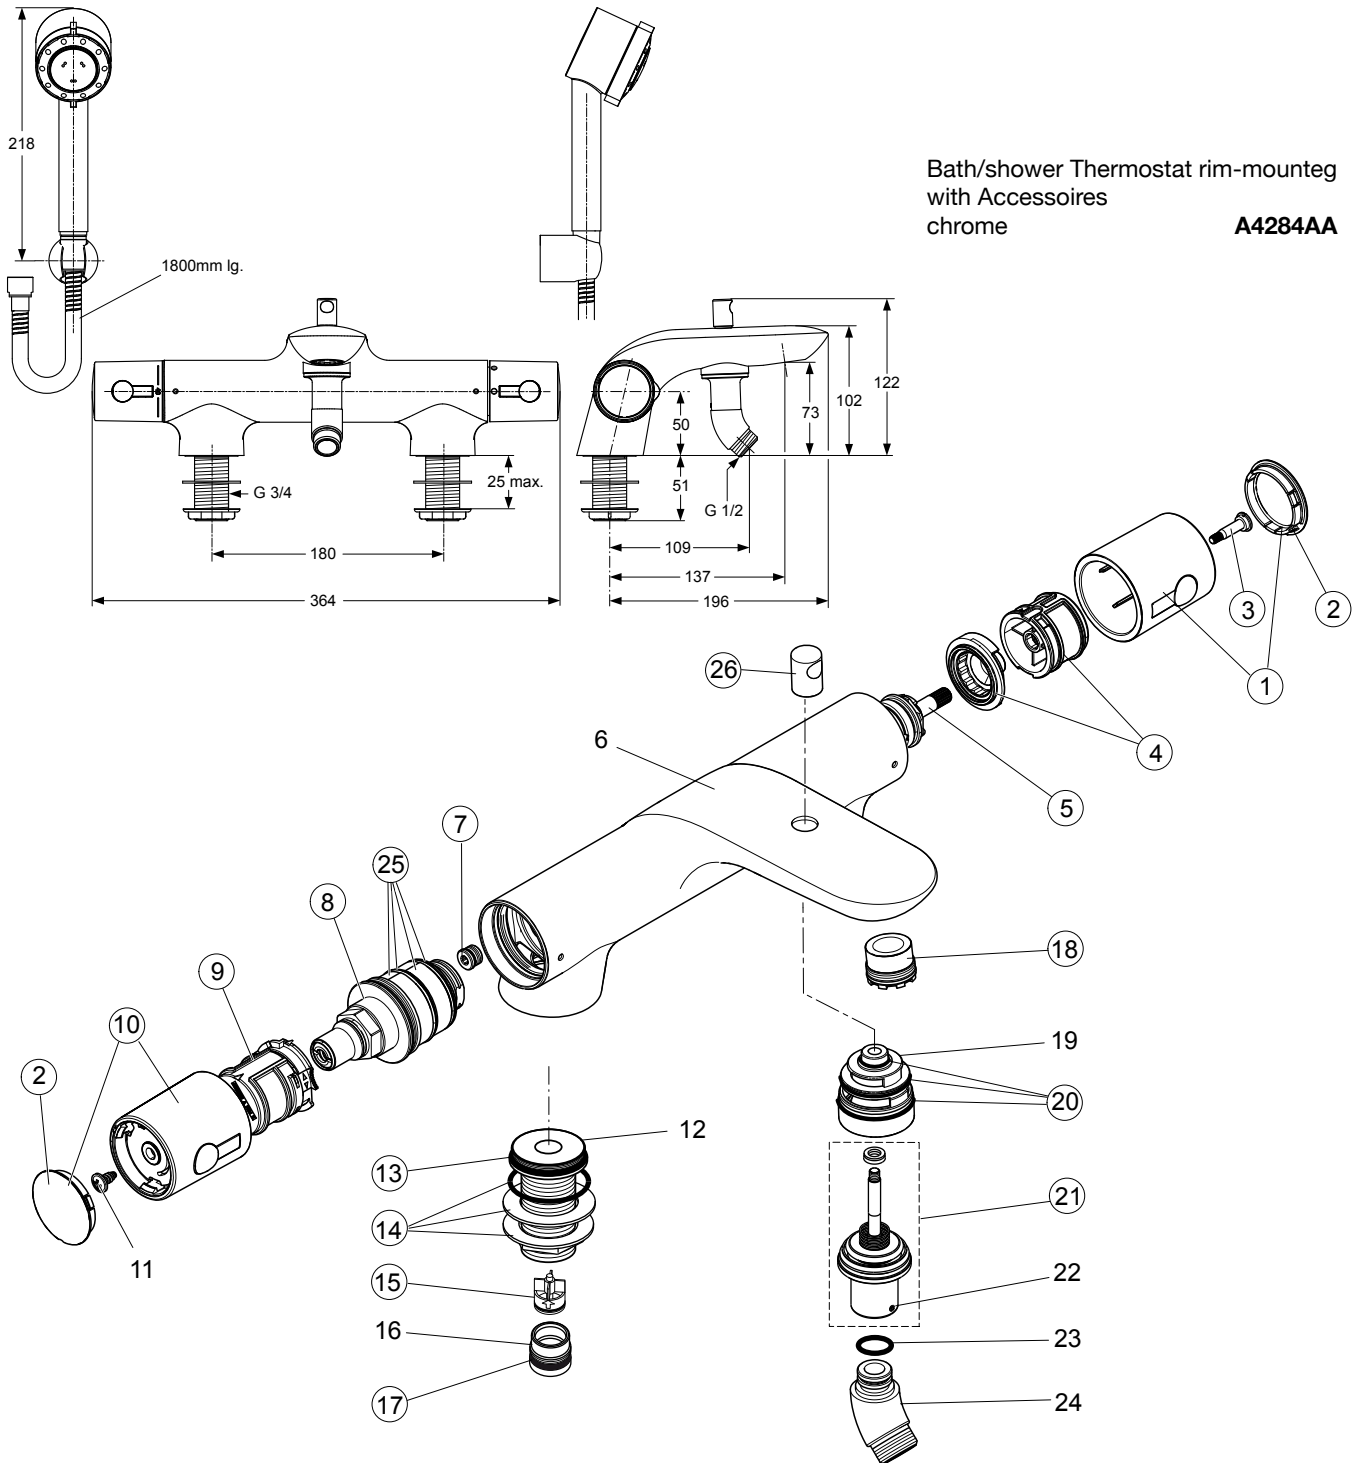

Produced from: Jan. 2008

Bath/shower Thermostat rim-mounteg
with Accessoires
chrome **A4284AA**

Pos.	Description	Part-Number	Qty.	Pos.	Description	Part-Number	Qty.
1	Volume control handle	A 960 872 AA	1 pcs	15	Non-return valve OV15	A 860 415 NU	1 pcs
2	Cap for handle	A 960 231 AA	1 pcs	16	Nipple M20x1	A 960 412 NU	1 pcs
3	Screw M4 L=23,5	A 962 998 NU	1 pcs	17	O - Ring Ø 17 x 2	A 961 810 NU	2 pcs
4	Handle insert complete	A 963 432 NU	1 Set	18	Aerator M24x1 + Key	A 960 196 NU	1 pcs
5	Headwork G3/4 90°	A 960 462 NU	1 pcs	19	Body for Diverter	A 962 062 NU	1 Set
6	Body (Bath/shower)			20	O-Ring Set for Pos. 19		
7	Plug M10x1 SW4 complete	A 960 998 NU	1 pcs	21	Diverter Inner parts cpl.	A 962 063 AA	1 Set
8	Thermostat Cartridge G3/4	A 960 587 NU	1 pcs	22	Thread pin M3x4 DIN 913		
9	Temp. adjustment compl.	A 963 427 NU	1 pcs	23	O - Ring Ø14 x 1,778		
10	Temperature handle cpl.	A 960 871 AA	1 pcs	24	Elbow for shower hose		
11	Screw Ejot PT KB50x10			25	Sealing Set Cartridge	A 963 587 NU	1 Set
12	Shaft G3/4			26	Pull knob	A 962 064 AA	1 pcs
13	O - Ring Ø 31,47 x 1,78	A 963 154 NU	1 pcs				
14	Fixation-Set	A 860 458 NU	1 Set				