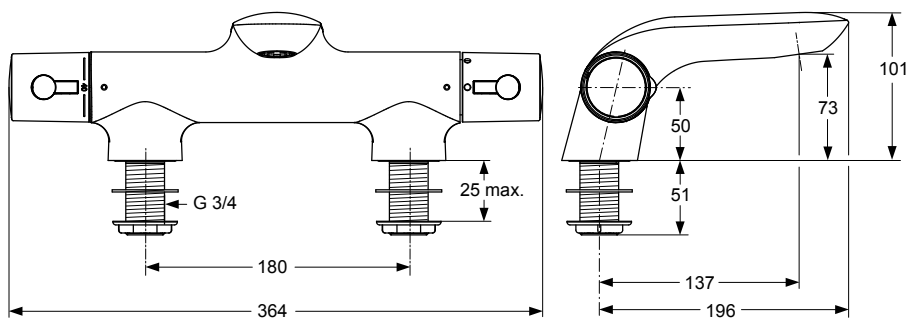

Produced from: Jan. 2008

Bath/shower Thermostat rim-mounted

chrome

A4283AA

Pos.	Description	Part-Number	Qty.	Pos.	Description	Part-Number	Qty.
1	Volume control handle	A 960 872 AA	1 pcs	11	Screw Ejot PT KB50x10		
2	Cap for handle	A 960 231 AA	1 pcs	12	Shaft G3/4		
3	Screw M4 L=23,5	A 962 998 NU	1 pcs	13	O - Ring Ø 31,47 x 1,78	A 963 154 NU	1 pcs
4	Handle insert complete	A 963 432 NU	1 Set	14	Fixation-Set	A 860 458 NU	1 Set
5	Headwork G3/4 90°	A 960 462 NU	1 pcs	15	Non-return valve OV15	A 860 415 NU	1 pcs
6	Body (Bath/shower)			16	Nipple M20x1		
7	Plug M10x1 SW4 complete	A 960 998 NU	1 pcs	17	O - Ring Ø 17 x 2	A 961 810 NU	2 pcs
8	Thermostat Cartridge G3/4	A 960 587 NU	1 pcs	18	Aerator M24x1 + Key	A 960 412 NU	1 pcs
9	Temp. adjustment compl.	A 963 427 NU	1 pcs		Aerator Key	A 960 196 NU	1 pcs
10	Temperature handle cpl.	A 960 871 AA	1 pcs				