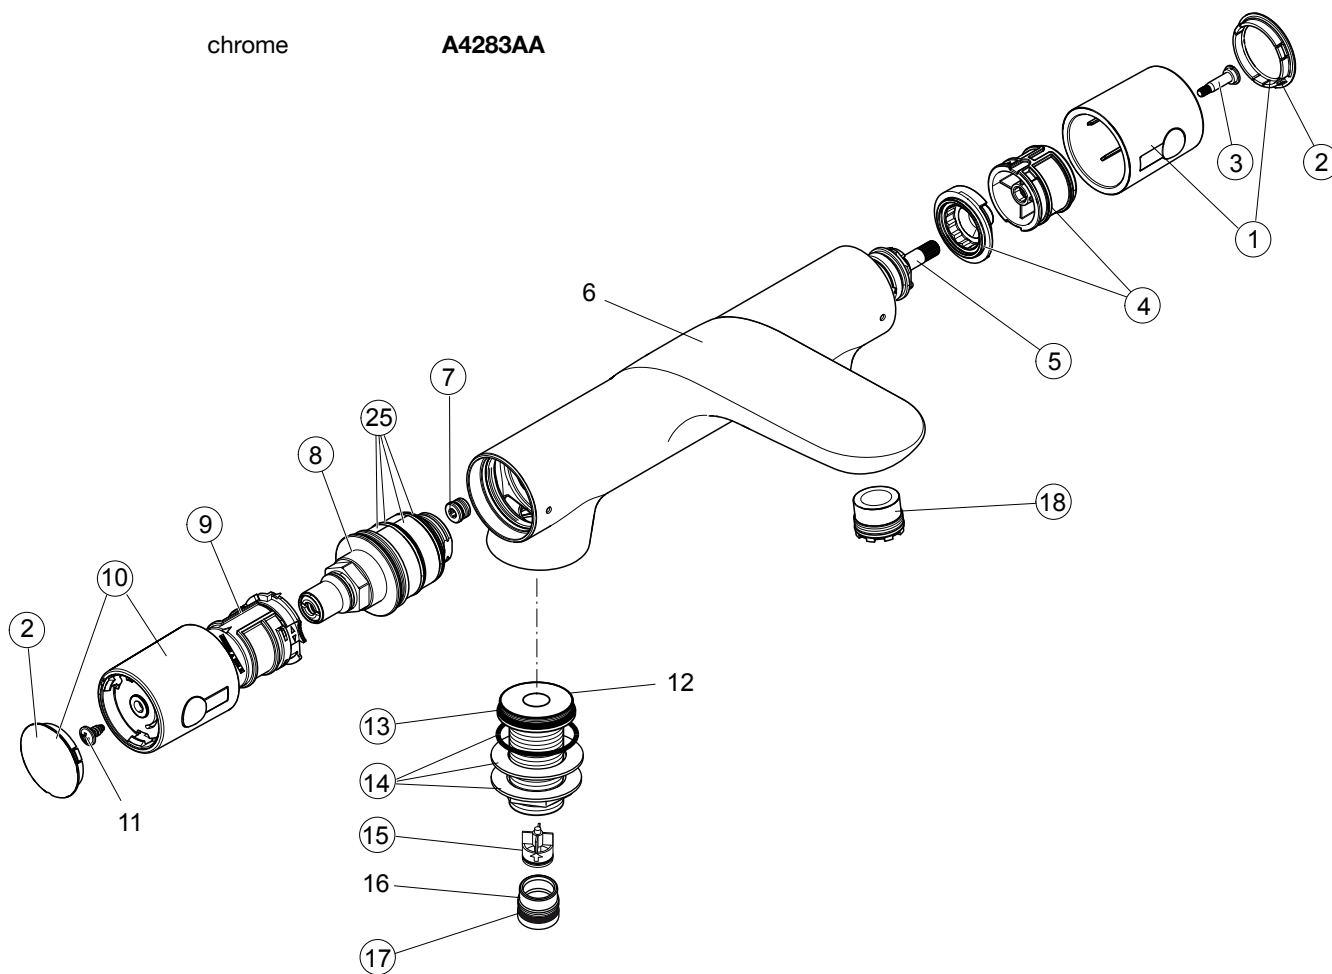

Produced from: Jan. 2008

Bath/shower Thermostat rim-mounted

chrome

A4283AA

Pos.	Description	Part-Number	Qty.	Pos.	Description	Part-Number	Qty.
1	Volume control handle	A 960 872 AA	1 pcs	11	Screw Ejot PT KB50x10		
2	Cap for handle	A 960 231 AA	1 pcs	12	Shaft G3/4		
3	Screw M4 L=23,5	A 962 998 NU	1 pcs	13	O - Ring Ø 31,47 x 1,78	A 963 154 NU	1 pcs
4	Handle insert complete	A 963 432 NU	1 Set	14	Fixation-Set	A 860 458 NU	1 Set
5	Headwork G3/4 90°	A 960 462 NU	1 pcs	15	Non-return valve OV15	A 860 415 NU	1 pcs
6	Body (Bath/shower)			16	Nipple M20x1		
7	Plug M10x1 SW4 complete	A 960 998 NU	1 pcs	17	O - Ring Ø 17 x 2	A 961 810 NU	2 pcs
8	Thermostat Cartridge G3/4	A 960 587 NU	1 pcs	18	Aerator M24x1 + Key	A 960 412 NU	1 pcs
9	Temp. adjustment compl.	A 963 427 NU	1 pcs		Aerator Key	A 960 196 NU	1 pcs
10	Temperature handle cpl.	A 960 871 AA	1 pcs				