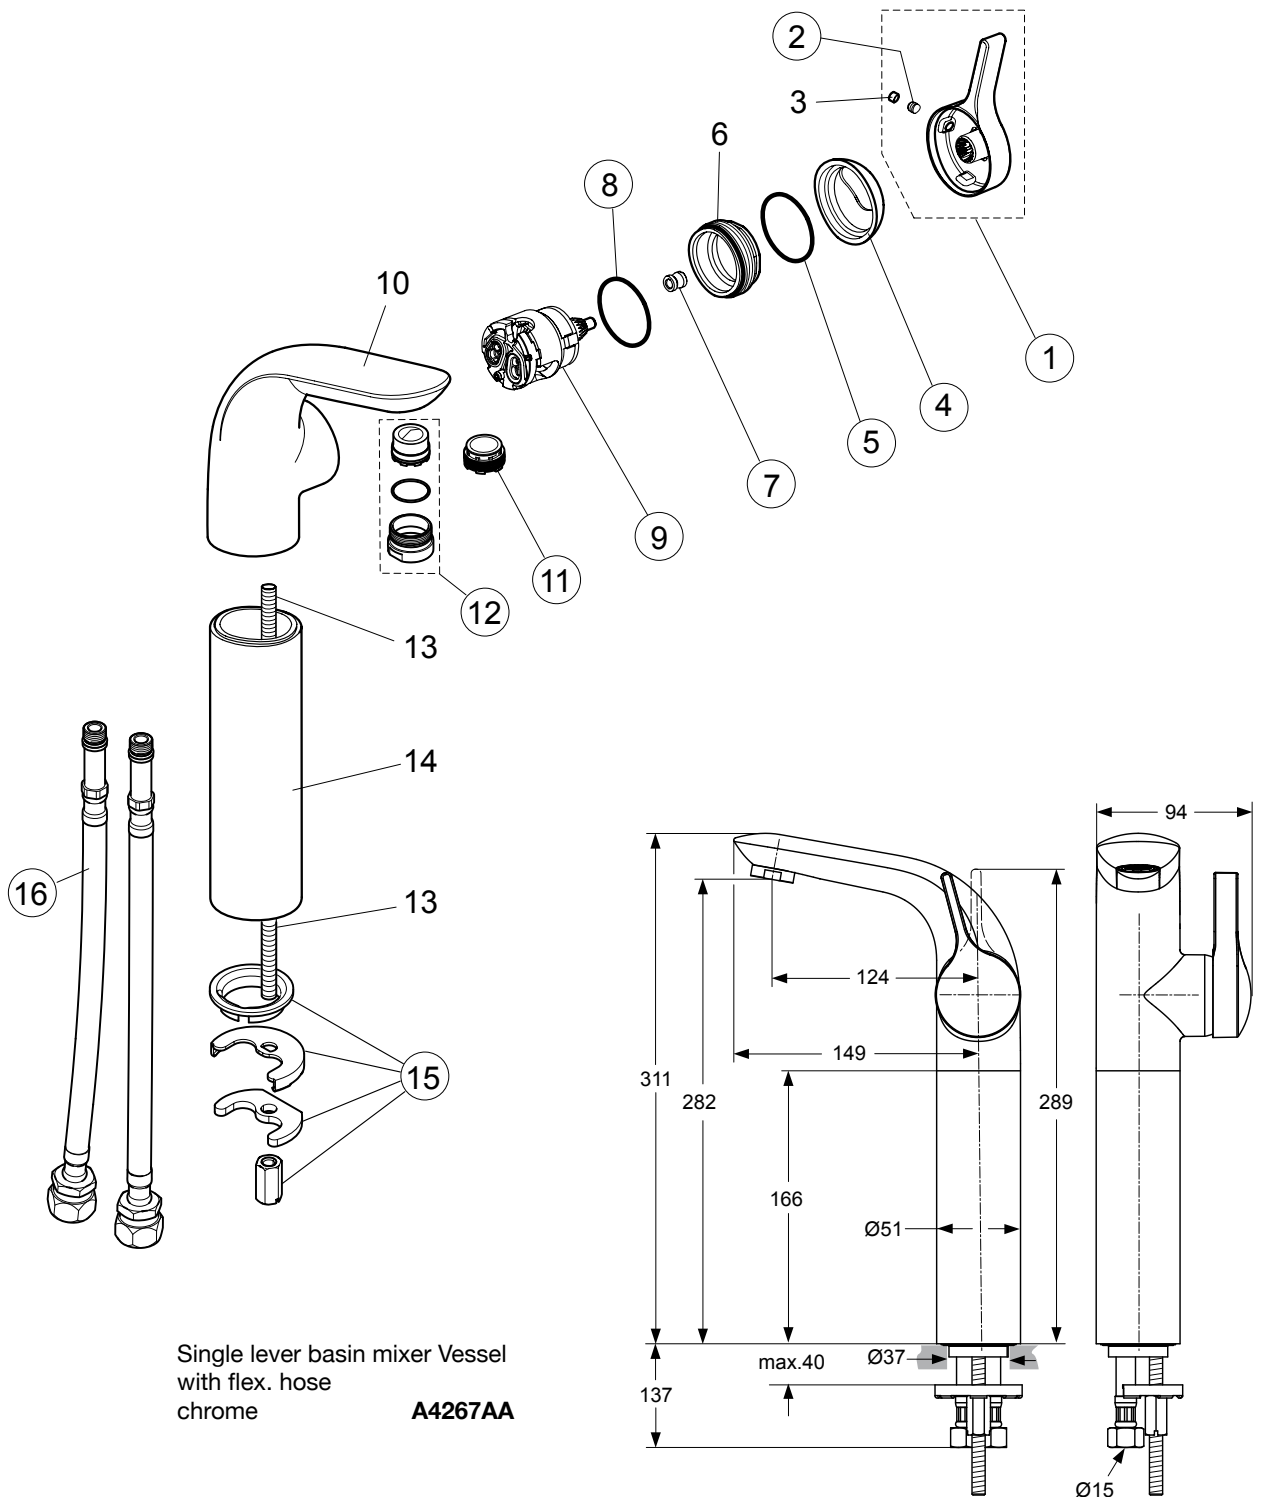

Produced from: Jan. 2008

Single lever basin mixer Vessel
with flex. hose
chrome **A4267AA**

Pos.	Description	Part-Number	Qty.	Pos.	Description	Part-Number	Qty.
1	Lever cpl. with Logo IS	A 962 068 AA	1 pcs	10	Body		
2	Thread pin M5x6 DIN914	A 963 667 NU	1 pcs	11	Aerator M24x1	A 962 079 NU	1 pcs
3	Cover shield	A 963 751 NU	1 pcs	12	Aerator M24x1 complete	A 962 080 NU	1 pcs
4	Cartr. Cover (Cap)	A 961 485 AA	1 pcs		Aerator key for Pos. 11+12	A 960 196 NU	1 pcs
5	O - Ring Ø 28,3 x 1,78	A 961 667 NU	2 pcs	13	Stud M8 x 270		
6	Clamping nut M43 x 1,5			14	Extension Ø51		
7	Nut f. handle adaption	A 963 372 NU	1 pcs	15	Fixation-set	A 960 001 NU	1 pcs
8	O - Ring Ø 35 x 3,2	A 962 715 NU	1 pcs	16	Flex. hose M12x1 - 325lg.	A 962 082 NU	1 pcs
9	Cartridge Multiport cpl.	A 962 985 NU	1 pcs				