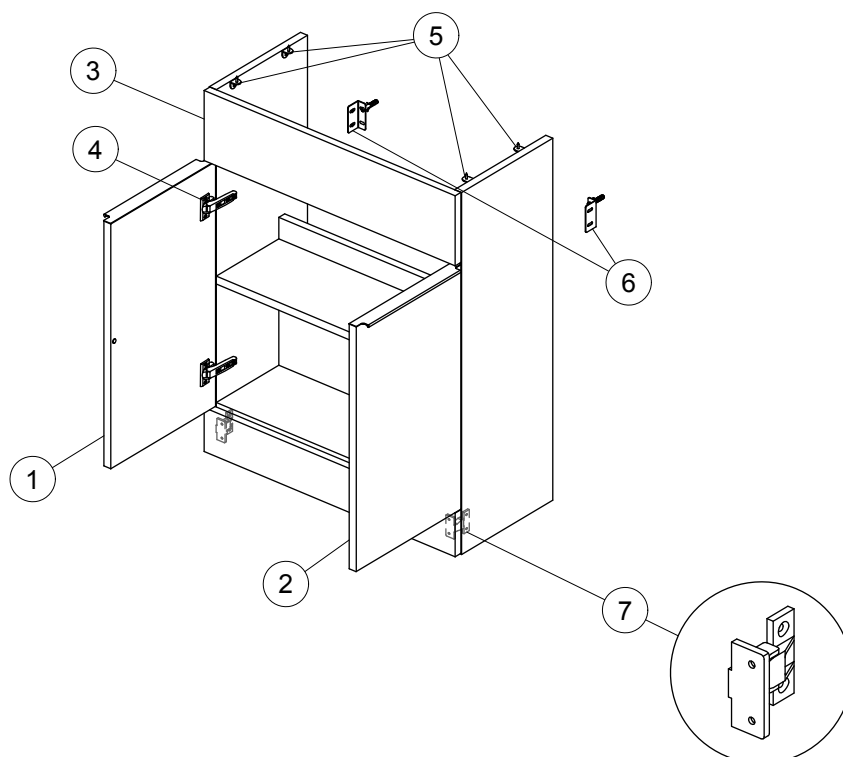

Spare parts

SC Unit 650

| Item | Description | Colour/Finish | | Code No. | Quantity |
|------|------------------------------------------------------|-----------------------------------------------------------------------------------------------------|----------------------------------------------------------------------------------------|-----------------------------------------------------|----------|
| | | Furniture Finish | Handle Finish | | |
| 1 | LH door panel SC 65 | OV - Glossy White PH - Glossy Light Grey WI - Matt Avio VI - Light Wood PU - Dark Taupe | Matt White Matt Light Gray Matt Light Gray Matt Light Gray Matt Dark Taupe | TV380OV TV380PH TV380WI TV380VI TV380PU | 1 |
| 2 | RH door panel SC 65 | OV - Glossy White PH - Glossy Light Grey WI - Matt Avio VI - Light Wood PU - Dark Taupe | Matt White Matt Light Gray Matt Light Gray Matt Light Gray Matt Dark Taupe | TV381OV TV381PH TV381WI TV381VI TV381PU | 1 |
| 3 | Upper panel SC 65 | OV - Glossy White PH - Glossy Light Grey WI - Matt Avio VI - Light Wood PU - Dark Taupe | - | TV629OV TV629PH TV629WI TV629VI TV629PU | 1 |
| 4 | Hinge KIT for door Soft close Blum (hinge and plate) | | | TV38567 | 1 + 1 |
| 5 | Top brackets (brackets and screws) | | | TV38367 | 12 |
| 6 | Safety KIT (brackets, screws, plugs) | | | TV38767 | 12 |
| 7 | Front panel fixing KIT (KEKU male and female) | | | TV38267 | pair |