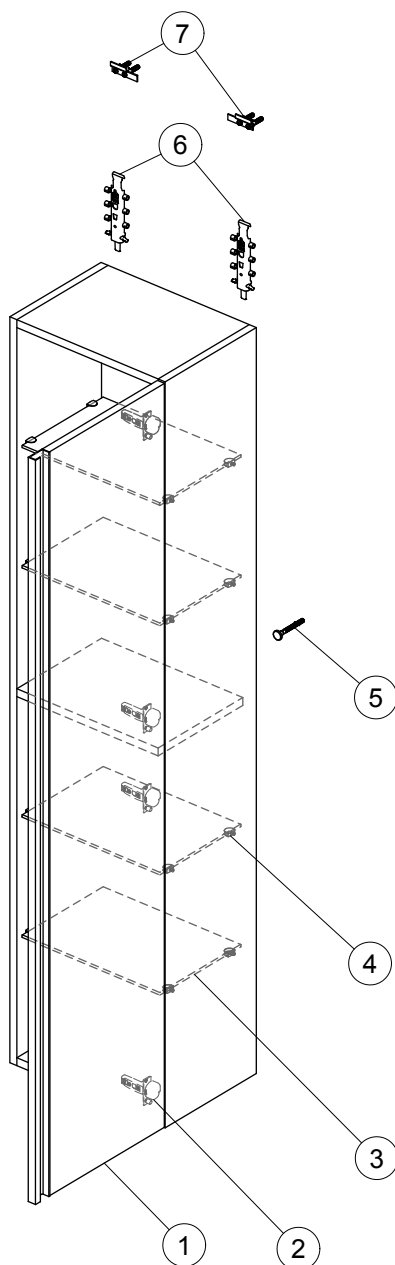

# Spare parts

Column 1700

Item	Description	Colour/Finish		Code No.	Quantity
		Furniture Finish	Handle Finish		
1	Door Panel with handle 170	OV - Glossy White PH - Glossy Light Grey WI - Matt Avio VI - Light Wood PU - Dark Taupe	Matt White Matt Light Gray Matt Light Gray Matt Light Gray Matt Dark Taupe	TV374OV TV374PH TV374WI TV374VI TV374PU	1
2	Hinge KIT for door Soft close Blum (hinge and plate)			TV38567	1 + 1
3	Glass shelf P300			TV375RQ	1
4	Glass shelf holder KIT			RV11767	4
5	Safety KIT Fischer (screw, plug, washer, cap)			TV38667	4
6	Hanging brackets KIT 2			RV11967	pair
7	Wall fixation KIT 2			RV11867	10