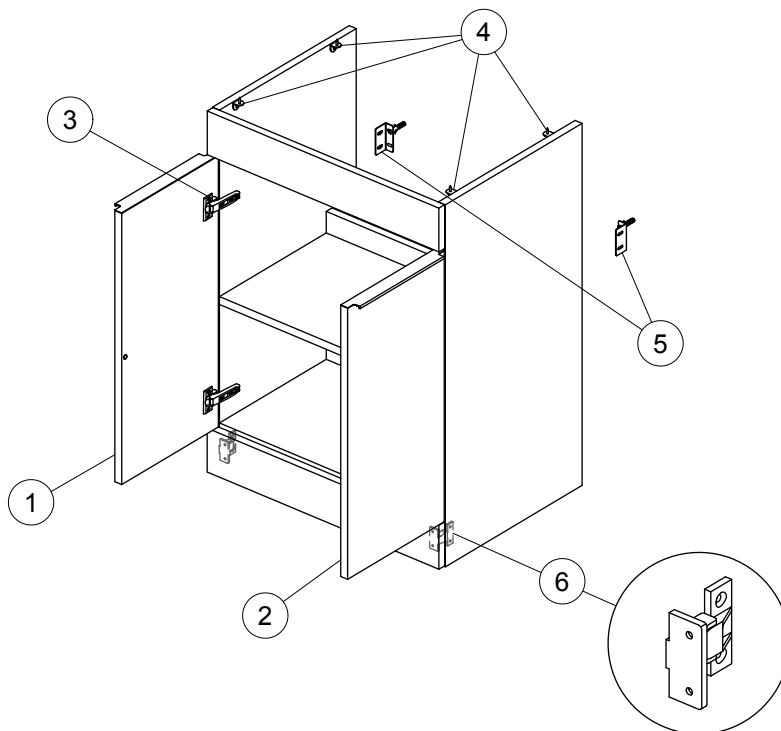

Spare parts

Basin Unit 600

Item	Description	Colour/Finish		Code No.	Quantity
		Furniture Finish	Handle Finish		
1	LH door panel FSU 60	OV - Glossy White PH - Glossy Light Grey WI - Matt Avio VI - Light Wood PU - Dark Taupe	Matt White Matt Light Gray Matt Light Gray Matt Light Gray Matt Dark Taupe	TV378OV TV378PH TV378WI TV378VI TV378PU	1
2	RH door panel FSU 60	OV - Glossy White PH - Glossy Light Grey WI - Matt Avio VI - Light Wood PU - Dark Taupe	Matt White Matt Light Gray Matt Light Gray Matt Light Gray Matt Dark Taupe	TV379OV TV379PH TV379WI TV379VI TV379PU	1
3	Hinge KIT for door Soft close Blum (hinge and plate)			TV38567	1 + 1
4	Top brackets (brackets and screws)			TV38367	12
5	Safety KIT (brackets, screws, plugs)			TV38767	12
6	Front panel fixing KIT (KEKU male and female)			TV38267	pair