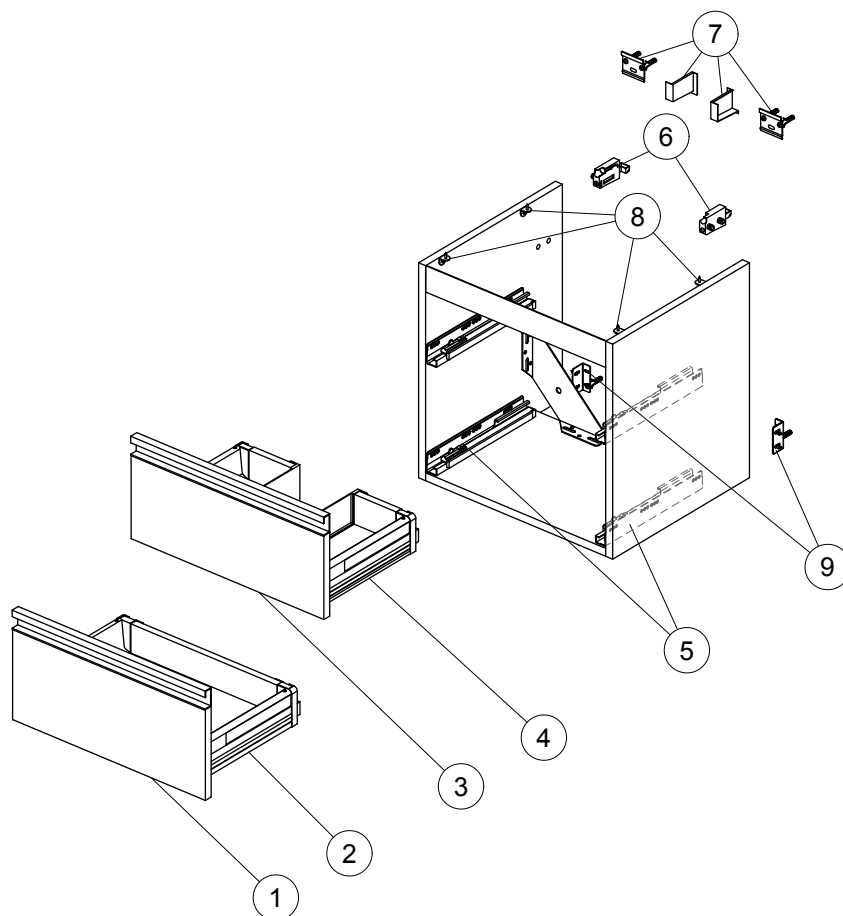

Item	Description	Colour/Finish		Code No.	Quantity
		Furniture Finish	Handle Finish		
1	Lower Drawer Front Panel with handle 50	OV - Glossy White PH - Glossy Light Gray WI - Matt Avio VI - Light Wood PU - Dark Taupe	Matt White Matt Light Gray Matt Light Gray Matt Light Gray Matt Dark Taupe	TV625OV TV625PH TV625WI TV625VI TV625PU	1
2	Drawer structure 2 drw 50 low *			TV62767	1
3	Upper Drawer Front Panel with handle 50	OV - Glossy White PH - Glossy Light Gray WI - Matt Avio VI - Light Wood PU - Dark Taupe	Matt White Matt Light Gray Matt Light Gray Matt Light Gray Matt Dark Taupe	TV624OV TV624PH TV624WI TV624VI TV624PU	1
4	Drawer structure 2 drw 50 up *			TV62667	1
5	Runner 300 KIT			TV38467	pair
6	Hanging brackets KIT 1			RV08267	pair
7	Wall fixation KIT 1			RV08167	12
8	TOP brackets (Brackets & screws)			TV38367	12
9	Safety KIT (Brackets, screws & plugs)			TV38767	12

* Plastic drawer structure in grey colour.
Manufactured pre November 2017.
Manufacturer traceability code 9999.

Item	Description	Colour/Finish		Code No.	Quantity
		Furniture Finish	Handle Finish		
1	Lower Drawer Front Panel Blum with handle 50	OV - Glossy White PH - Glossy Light Gray WI - Matt Avio VI - Light Wood PU - Dark Taupe	Matt White Matt Light Gray Matt Light Gray Matt Light Gray Matt Dark Taupe	TV666OV TV666PH TV666WI TV666VI TV666PU	1
2	Drawer structure 2 drw Blum 50 low *			TV66867	1
3	Upper Drawer Front Panel Blum with handle 50	OV - Glossy White PH - Glossy Light Gray WI - Matt Avio VI - Light Wood PU - Dark Taupe	Matt White Matt Light Gray Matt Light Gray Matt Light Gray Matt Dark Taupe	TV665OV TV665PH TV665WI TV665VI TV665PU	1
4	Drawer structure 2 drw Blum 50 up *			TV66767	1
5	Runner 300 KIT Blum			RV07467	pair
6	Hanging brackets KIT 1			RV08267	pair
7	Wall fixation KIT 1			RV08167	12
8	TOP brackets (Brackets & screws)			TV38367	12
9	Safety KIT (Brackets, screws & plugs)			TV38767	12