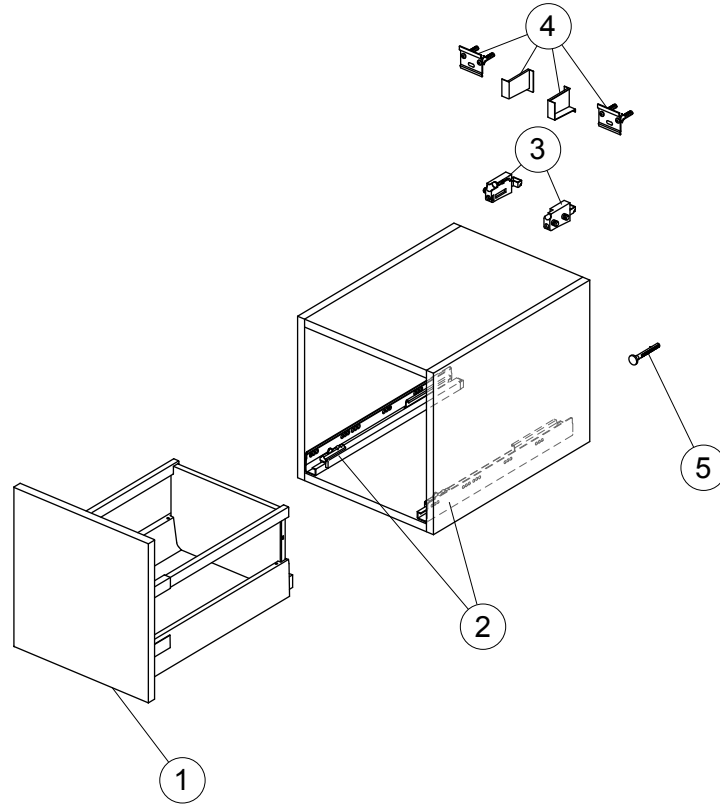

Spare parts

Base Unit 350

Item	Description	Colour/Finish	Code No.	Quantity
1	Drawer front panel 36x35	EB - Gloss Soft Grey EL - Gloss Soft Brown GL - Gloss Dark Blue KH - Tobacco KO - Dark Oak WG - Gloss White	UV212EB UV212EL UV212GL UV212KH UV212KO UV212WG	1
2	Runner 450 push to open KIT		UV20167	pair
3	Hanging brackets KIT 1		RV08267	pair
4	Wall fixation KIT 1		RV08167	12
5	Safety KIT Fischer (screw, plug, washer, cap)		TV38667	4