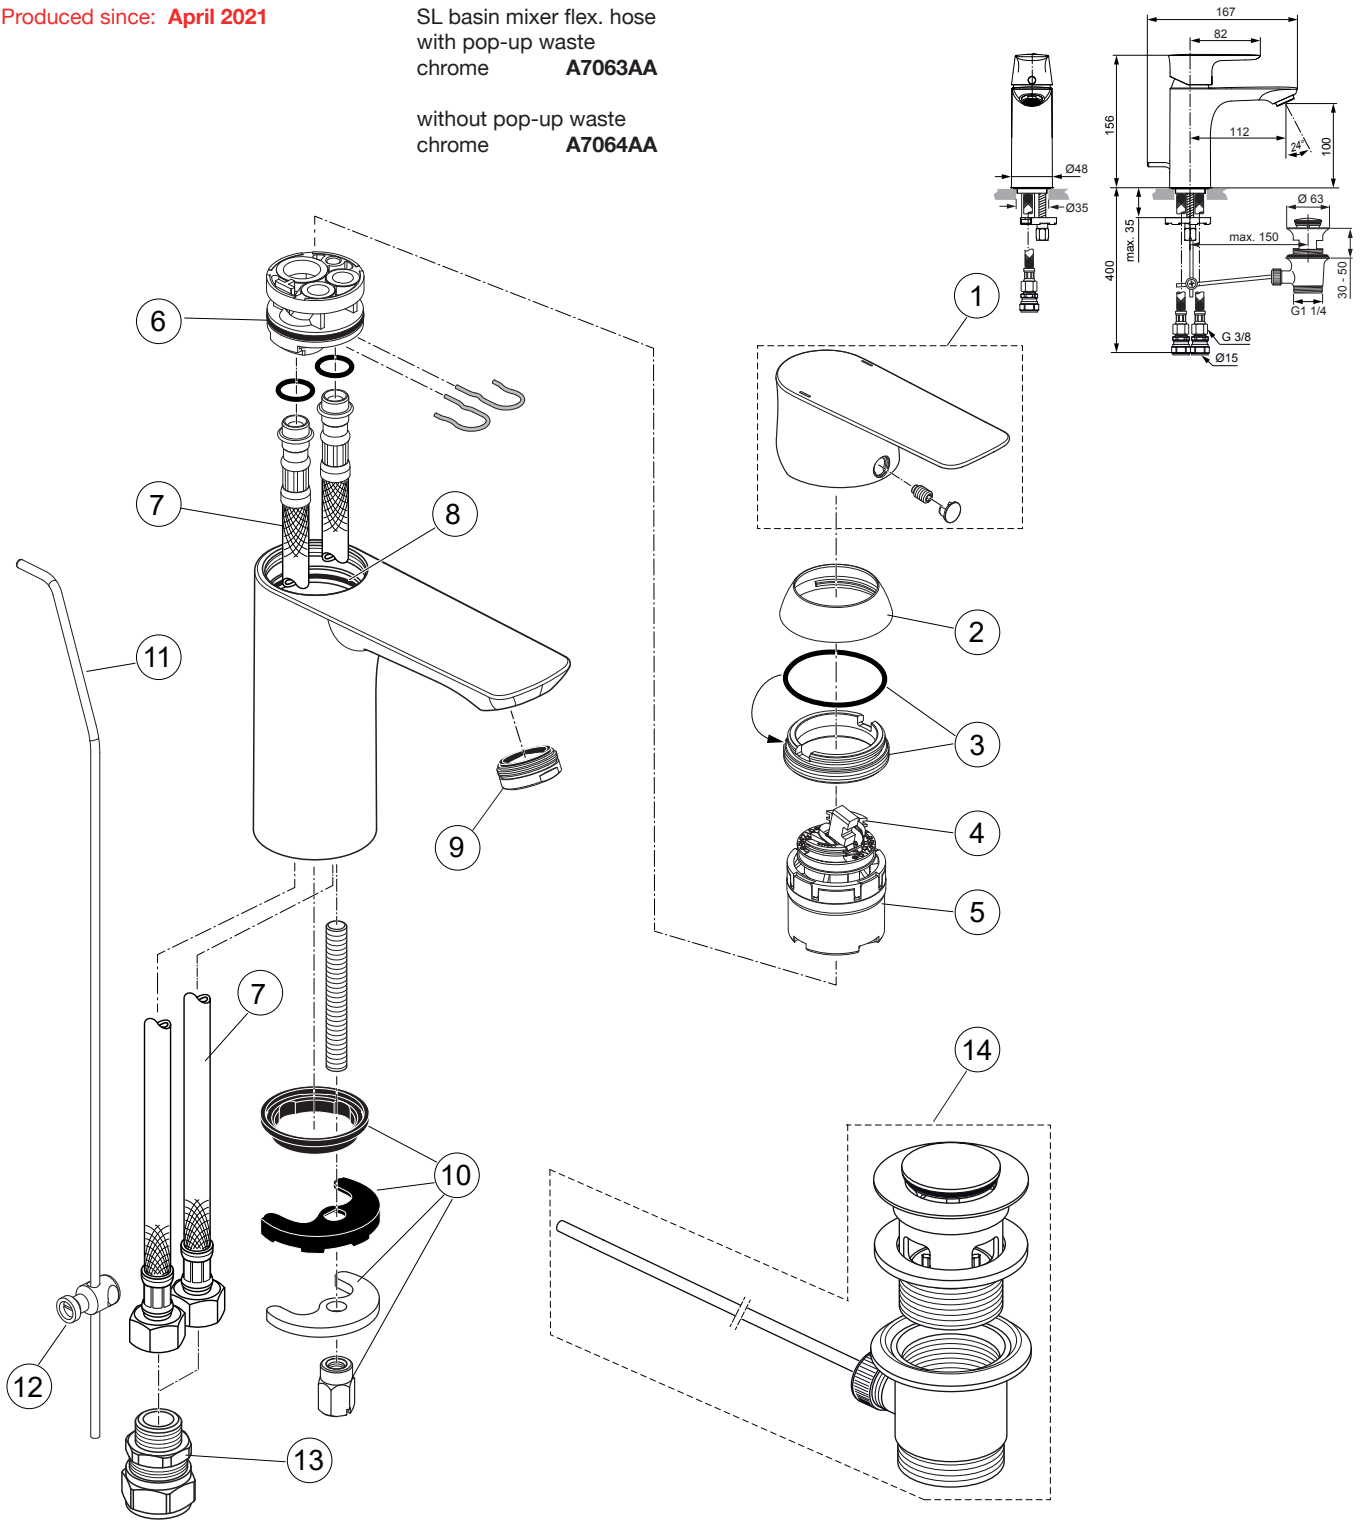

Produced since: **April 2021**

SL basin mixer flex. hose
with pop-up waste
chrome **A7063AA**

without pop-up waste
chrome **A7064AA**

Replace XX with the appropriate finish code

Chrome = AA Silver Storm = GN Gold = A2 Magnetic Grey = A5

Example spare part order:

A 861 405 AA in Chrome

Pos.	Description	Part-Number	Qty.	Pos.	Description	Part-Number	Qty.
1	Lever cpl.	A 861 405 XX	1 Set	10	Fixation kit	A 964 520 NU*	1 Set
2	Cover cap	B 961 373 XX	1 pcs	11	Lift rod cpl. + Pos. 19	B 960 900 XX	1 Set
3	Thread ring + O - Ring + Key	B 961 374 NU	1 pcs	12	Bracket	A 961 172 NU	1 pcs
4	Hot limit stop	A 861 181 NU	1 pcs	13	Connector G3/8 D15	B 960 845 NU	2 pcs
5	Cartridge Ø38 + Pos.13,+ Key	A 861 156 NU*	1 Set	14	Pop-up waste complete	A 961 230 XX	1 Set
6	O - Ring Ø 34 x 2	A 960 183 NU	2 pcs	*Universal set (not all parts needed)			
7	Flex. hose Ø10,5-G3/8-445	A 962 359 NU	1 pcs				
8	O - Ring Ø 38 x 2,5	E 960 059 NU*	1 Set				
9	Aerator M24x1 - 5ltr/min	B 961 383 XX	1 pcs				
	Aerator M24x1 full flow	A 961 625 XX	1 pcs