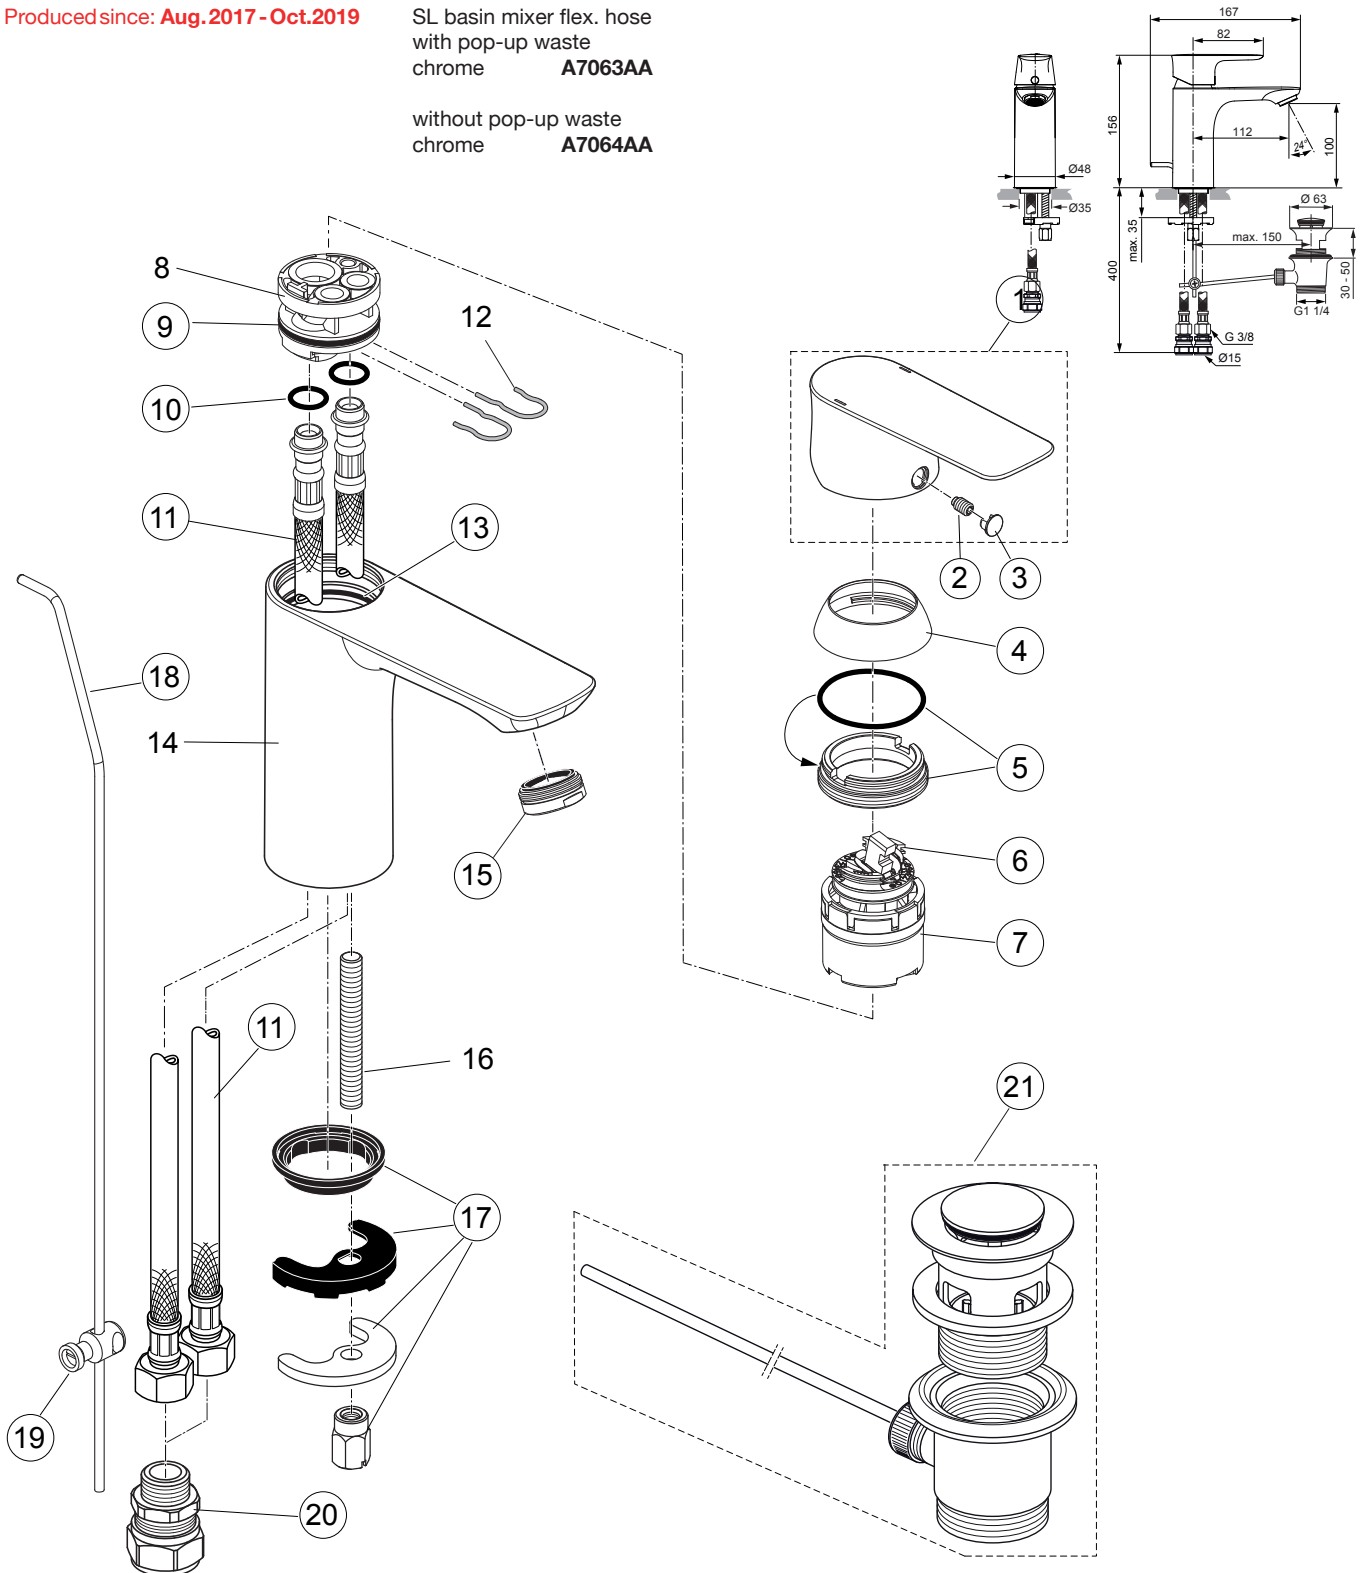

Example spare part order:

A 861 405 AA in Chrome

Pos.	Description	Part-Number	Qty.	Pos.	Description	Part-Number	Qty.
1	Lever cpl.	A 861 405 XX	1 Set	10	Fixation kit	A 964 520 NU*	1 Set
2	Cover cap	B 961 373 XX	1 pcs	11	Lift rod cpl. + Pos. 19	B 960 900 XX	1 Set
3	Thread ring + O - Ring + Key	B 961 374 NU	1 pcs	12	Bracket	A 961 172 NU	1 pcs
4	Hot limit stop	A 861 181 NU	1 pcs	13	Connector G3/8 D15	B 960 845 NU	2 pcs
5	Cartridge Ø38 + Pos.13,+ Key	A 861 156 NU*	1 Set	14	Pop-up waste complete	A 961 230 XX	1 Set
6	O - Ring Ø 34 x 2	A 960 183 NU	2 pcs	*Universal set (not all parts needed)			
7	Flex. hose Ø10,5-G3/8-445	A 962 359 NU	1 pcs				
8	O - Ring Ø 38 x 2,5	E 960 059 NU*	1 Set				
9	Aerator M24x1 - 5ltr/min	B 961 383 XX	1 pcs				
	Aerator M24x1 full flow	A 961 625 XX	1 pcs				

Produced since: **Aug.2017 - Oct.2019**

SL basin mixer flex. hose
with pop-up waste
chrome **A7063AA**

without pop-up waste
chrome **A7064AA**

Pos.	Description	Part-Number	Qty.	Pos.	Description	Part-Number	Qty.
1	Lever cpl. w. Logo ISI	A 861 230 AA	1 Set	13	O - Ring Ø 38 x 2,5	E 960 059 NU*	1 Set
2	Thread pin M5x5 DIN916	A 963 309 NU	1 Set	14	Body		
3	Handle plug	B 960 473 AA	1 pcs	15	Aerator M24x1 - 5ltr/min	B 961 383 AA	1 pcs
4	Cover cap	B 961 373 AA	1 pcs		Aerator M24x1 full flow	A 961 625 AA	1 pcs
5	Thread ring M36x1 + Key	B 961 374 NU	1 pcs	16	Bolt M8x63		
6	Hot limit stop	A 861 181 NU	1 pcs	17	Fixation kit	A 964 520 NU*	1 Set
7	Cartridge Ø38 + Pos.13,+ Key A 861 156 NU*		1 Set				
8	Manifold			18	Lift rod cpl. + Pos. 19	A 861 210 AA	1 Set
9	O - Ring Ø 34 x 2	A 960 183 NU	2 pcs	19	Bracket	A 961 172 NU	1 pcs
10	O - Ring Ø 9,5 x 2,5	F 961 122 NU	3 pcs	20	Connector G3/8 D15	B 960 845 NU	2 pcs
11	Flex. hose Ø10,5-G3/8-445	A 962 359 NU	1 pcs	21	Pop-up waste complete	B 960 853 AA	1 Set
12	Clip						