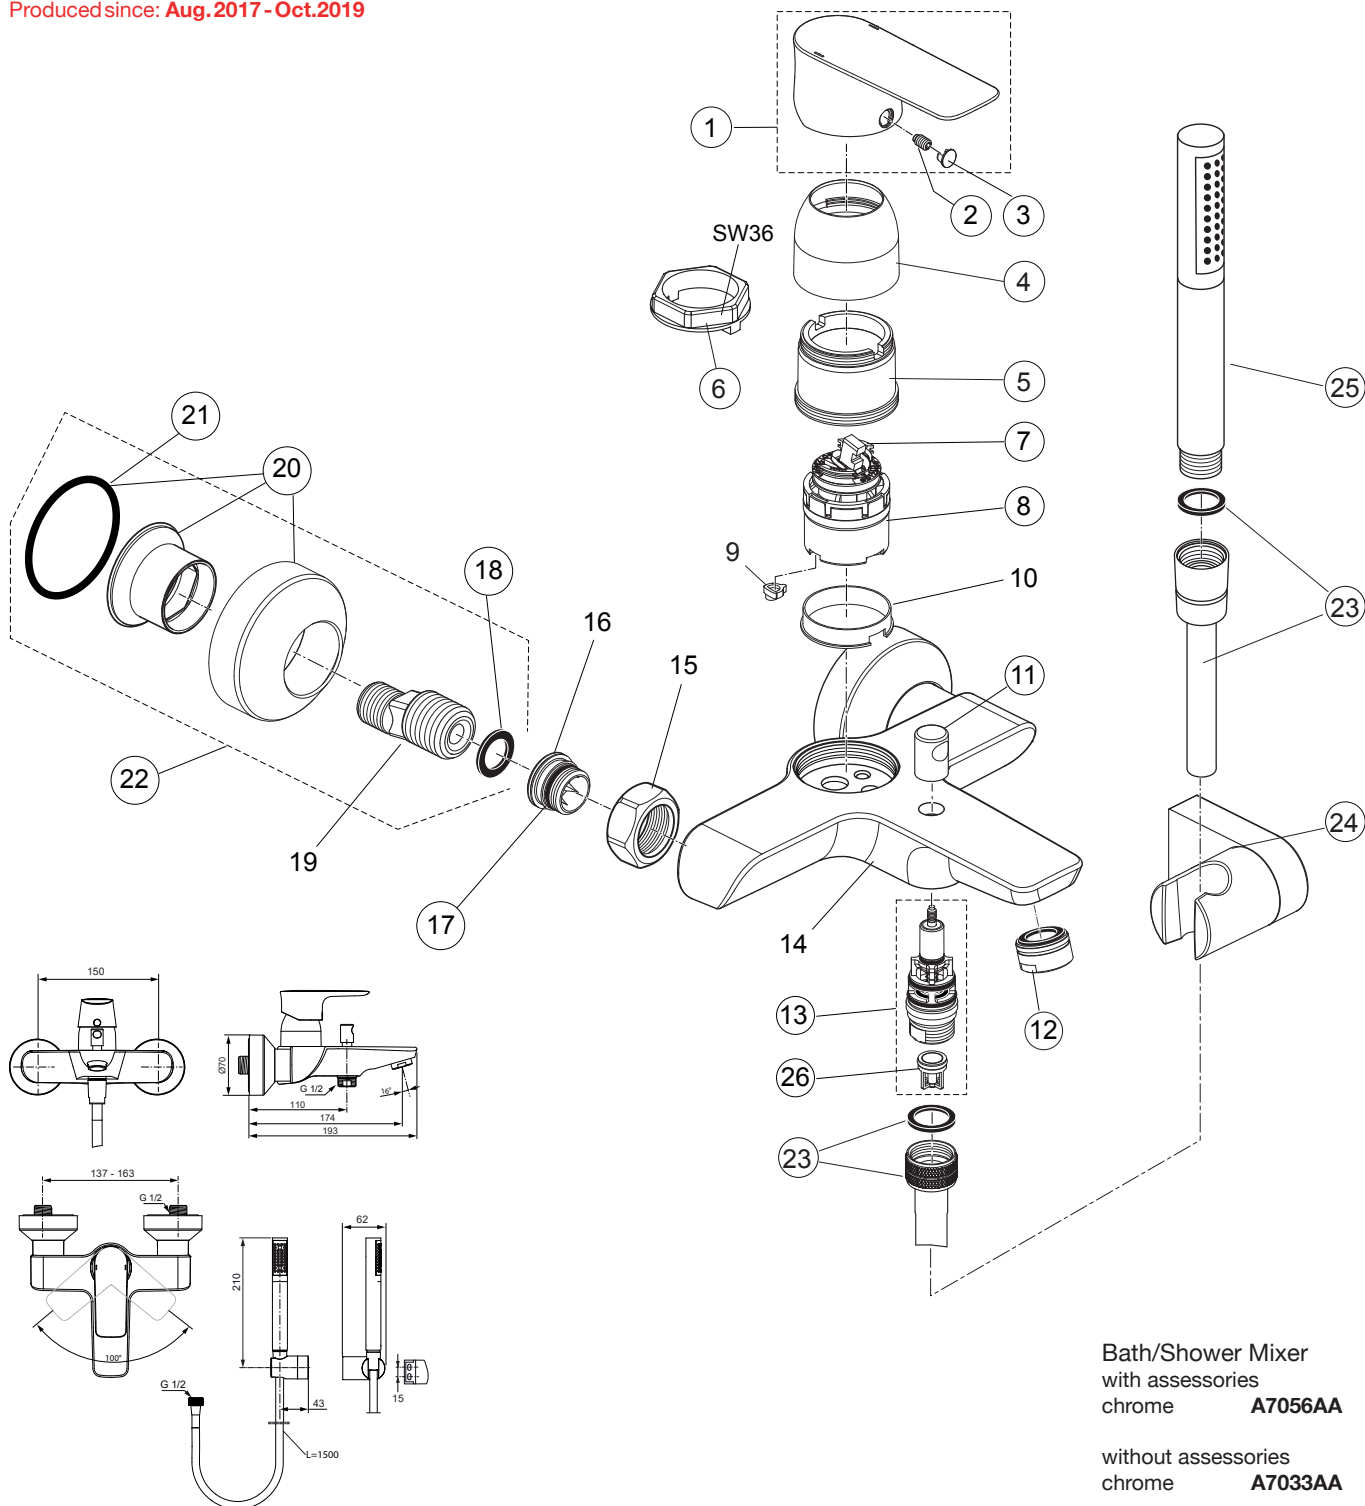

Connect Air A7033.. A7056..

Produced since: Aug.2017 - Oct.2019

Pos.	Description	Part-Number	Qty.	Pos.	Description	Part-Number	Qty.
1	Lever cpl. w. Logo ISI	A 861 230 AA	1 Set	15	Coupling nut G3/4		
2	Thread pin M5x5 DIN916	A 963 309 NU	1 Set	16	Seat M19x1,5 left thread		
3	Handle plug	B 960 473 AA	1 pcs	17	O - ring Ø 15,6 x 1,78	A 961 182 NU	1 pcs
4	Cover cap	B 961 386 AA	1 pcs	18	Fibre / Filter Ø24x15x2,4	A 963 909 NU	2 pcs
5	Thread ring + Pos. 6 + 10	B 961 387 NU	1 Set	19	S-connector with low noise insert		
6	Key for pos. 5	B 960 650 NU	1 pcs	20	Escutcheon cpl.	B 960 365 AA	2 Set
7	Hot limit stop	A 861 181 NU	1 pcs	21	O-ring Ø 53,5 x 5	A 963 840 NU	1 pcs
8	Cartridge Ø38 + Pos. 6 + 9	A 861 156 NU*	1 Set	22	S-connector w. Escutcheon	B 960 647 AA	2 Set
9	Pin (contained in Pos. 8)			23	Shower hose 1600mm	A 3330 AA	1 pcs
10	Support ring (contained in Pos. 5)			24	Handshower holder	B 960 925 AA	1 pcs
11	Pull knob	B 960 486 AA	1 pcs	25	Handspray	A 960 333 AA	1 pcs
12	Aerator	A 963 181 NU	1 pcs	26	Non-return valve	A 960 944 NU	2 pcs
13	Diverter complete	B 960 167 AA	1 pcs				
14	Body						

*Universal set (not all parts needed)

Connect Air