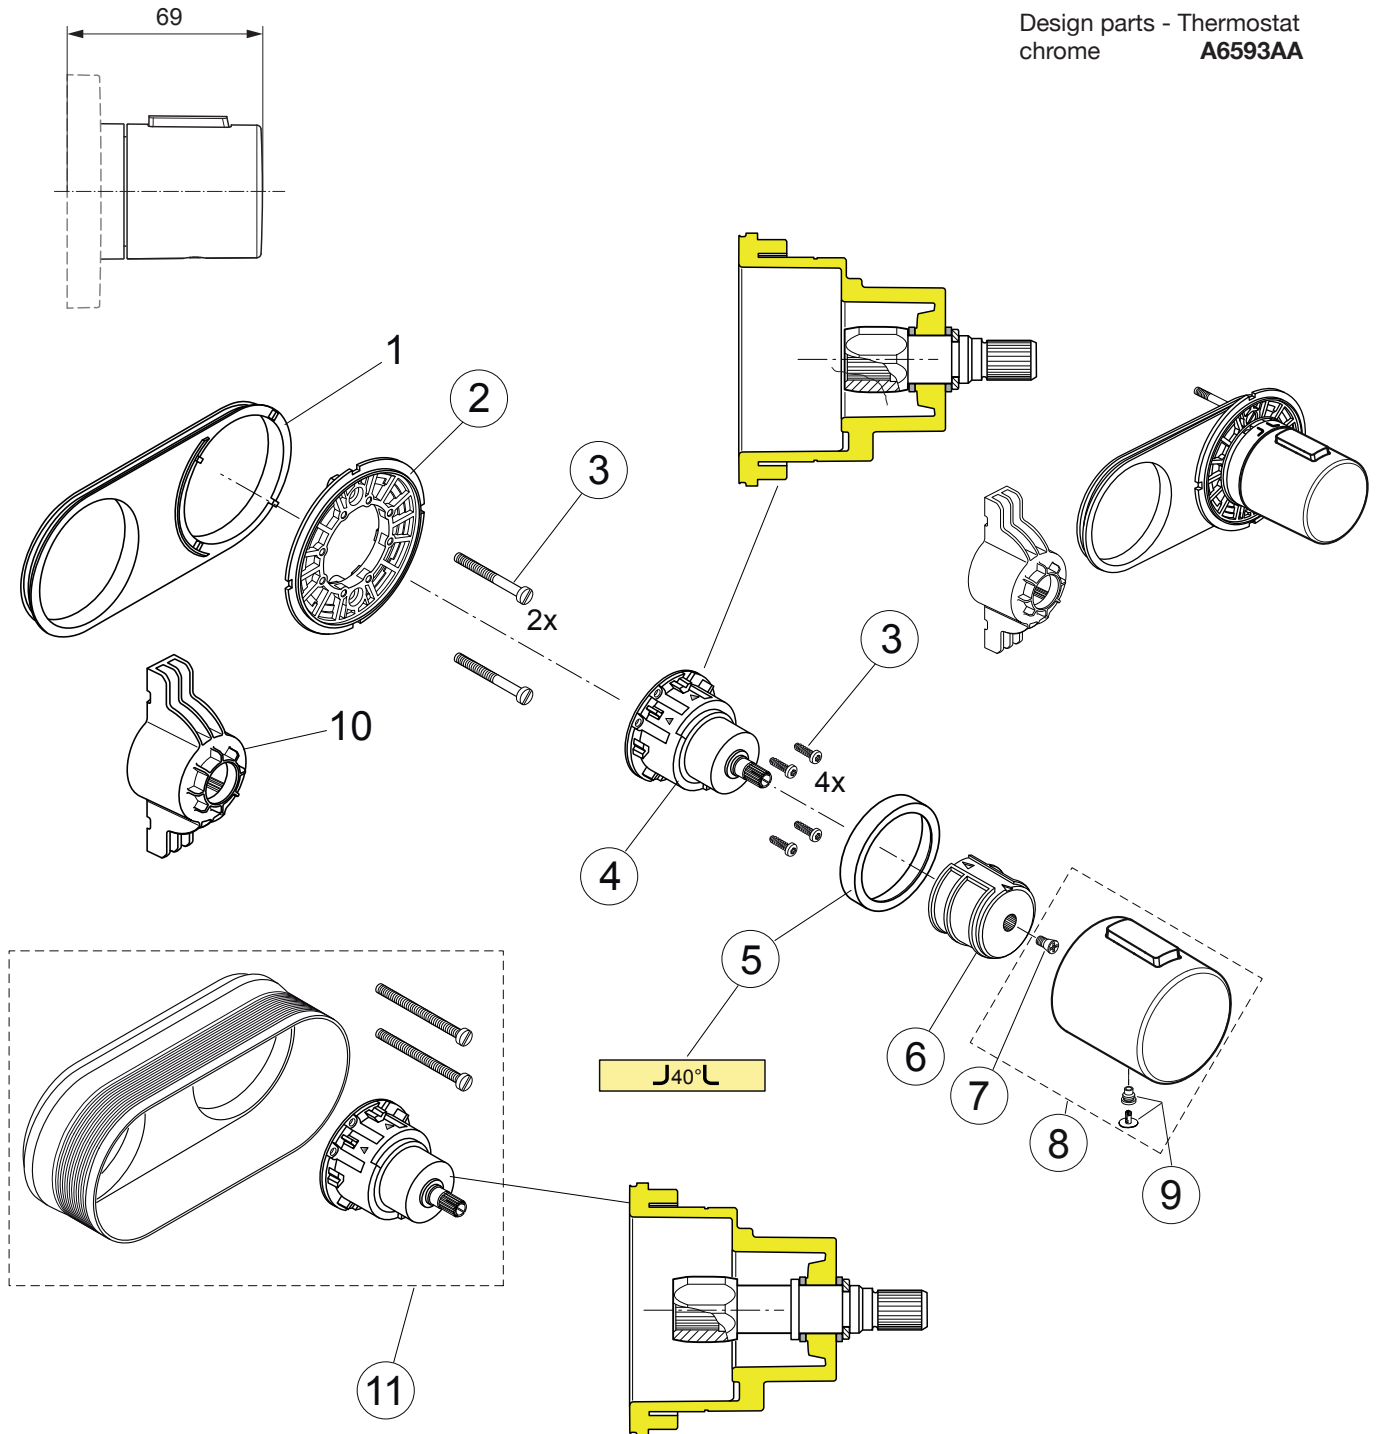

Produced from: Oct. 2015

Design parts - Thermostat
chrome **A6593AA**

Pos.	Description	Part-Number	Qty.	Pos.	Description	Part-Number	Qty.
1	Seal ring			7	Screw for Handle M 4	A 961 337 NU	1 pcs
2	Escutcheon holder	A 860 853 NU	1 Set	8	Handle complete	A 861 039 AA	1 Set
3	Screw set Thermostat	A 860 868 NU	1 Set	9	Cap + Screw	A 962 149 AA	1 Set
4	Override part Therm.	A 860 854 NU	1 pcs	10	Template for cutting / Thermostat only		
5	Decor ring Ø48 Temp.	A 860 864 AA	1 pcs	11	Extension kit for Temperature handle	A 963 739 NU	1 Set
6	Handle adapter	A 860 866 NU	1 pcs				