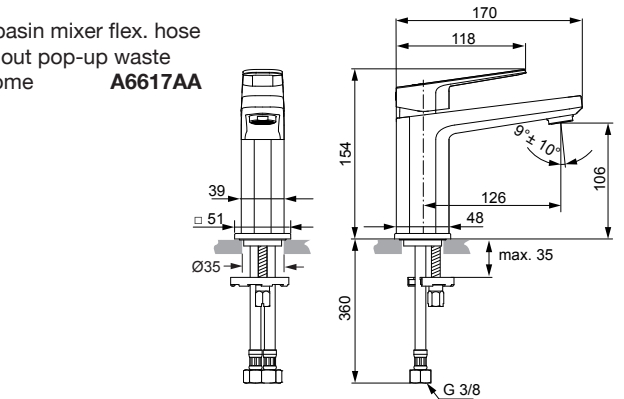

Produced since: **Oct. 2015**

Pos.	Description	Part-Number	Qty.	Pos.	Description	Part-Number	Qty.
1	Lever cpl. with Logo Sottini	A 861 027 AA	1 Set	13	Clamping pin		
2	Thread pin M5x6 DIN914	A 860 603 NU	1 pcs	14	Lift rod complete	A 960 654 AA	1 Set
3	Handle cap	A 960 396 AA	1 pcs	15	Body		
4	Cover cap	A 860 891 AA	1 pcs	16	Aerator M24x1 - 5ltr/min	F 960 876 AA	1 pcs
5	O - Ring Ø 25 x 1,5	A 962 496 NU	1 pcs	17	Escutcheon + screws	A 860 893 AA	1 Set
6	Thread ring M33x1			18	Srew M3 x 6 Din 85	A 960 342 NU*	1 Set
7	Handle srew M4			19	Bolt M8x63		
8	Lever adapter + srew	A 860 892 NU	1 Set	20	Fixation kit	A 964 520 NU*	1 Set
9	Cartridge Kerox Ø28 + Pos7	F 960 855 NU	1 Set	21	Flex. hose M8x1-G3/8-420	A 962 370 NU	1 pcs
10	Hot water limiter - 3 parts	B 961 088 NU	1 Set	22	Bracket	A 961 172 NU	1 pcs
11	Manifold			23	Pop-up waste complete	A 961 230 AA	1 Set
12	O - Ring Ø 26,7 x 1,78	A 962 825 NU	1 pcs				

SL basin mixer flex. hose without pop-up waste chrome **A6617AA**

SL basin mixer flex. hose with pop-up waste chrome **A6616AA**

*Universal set (not all parts needed)