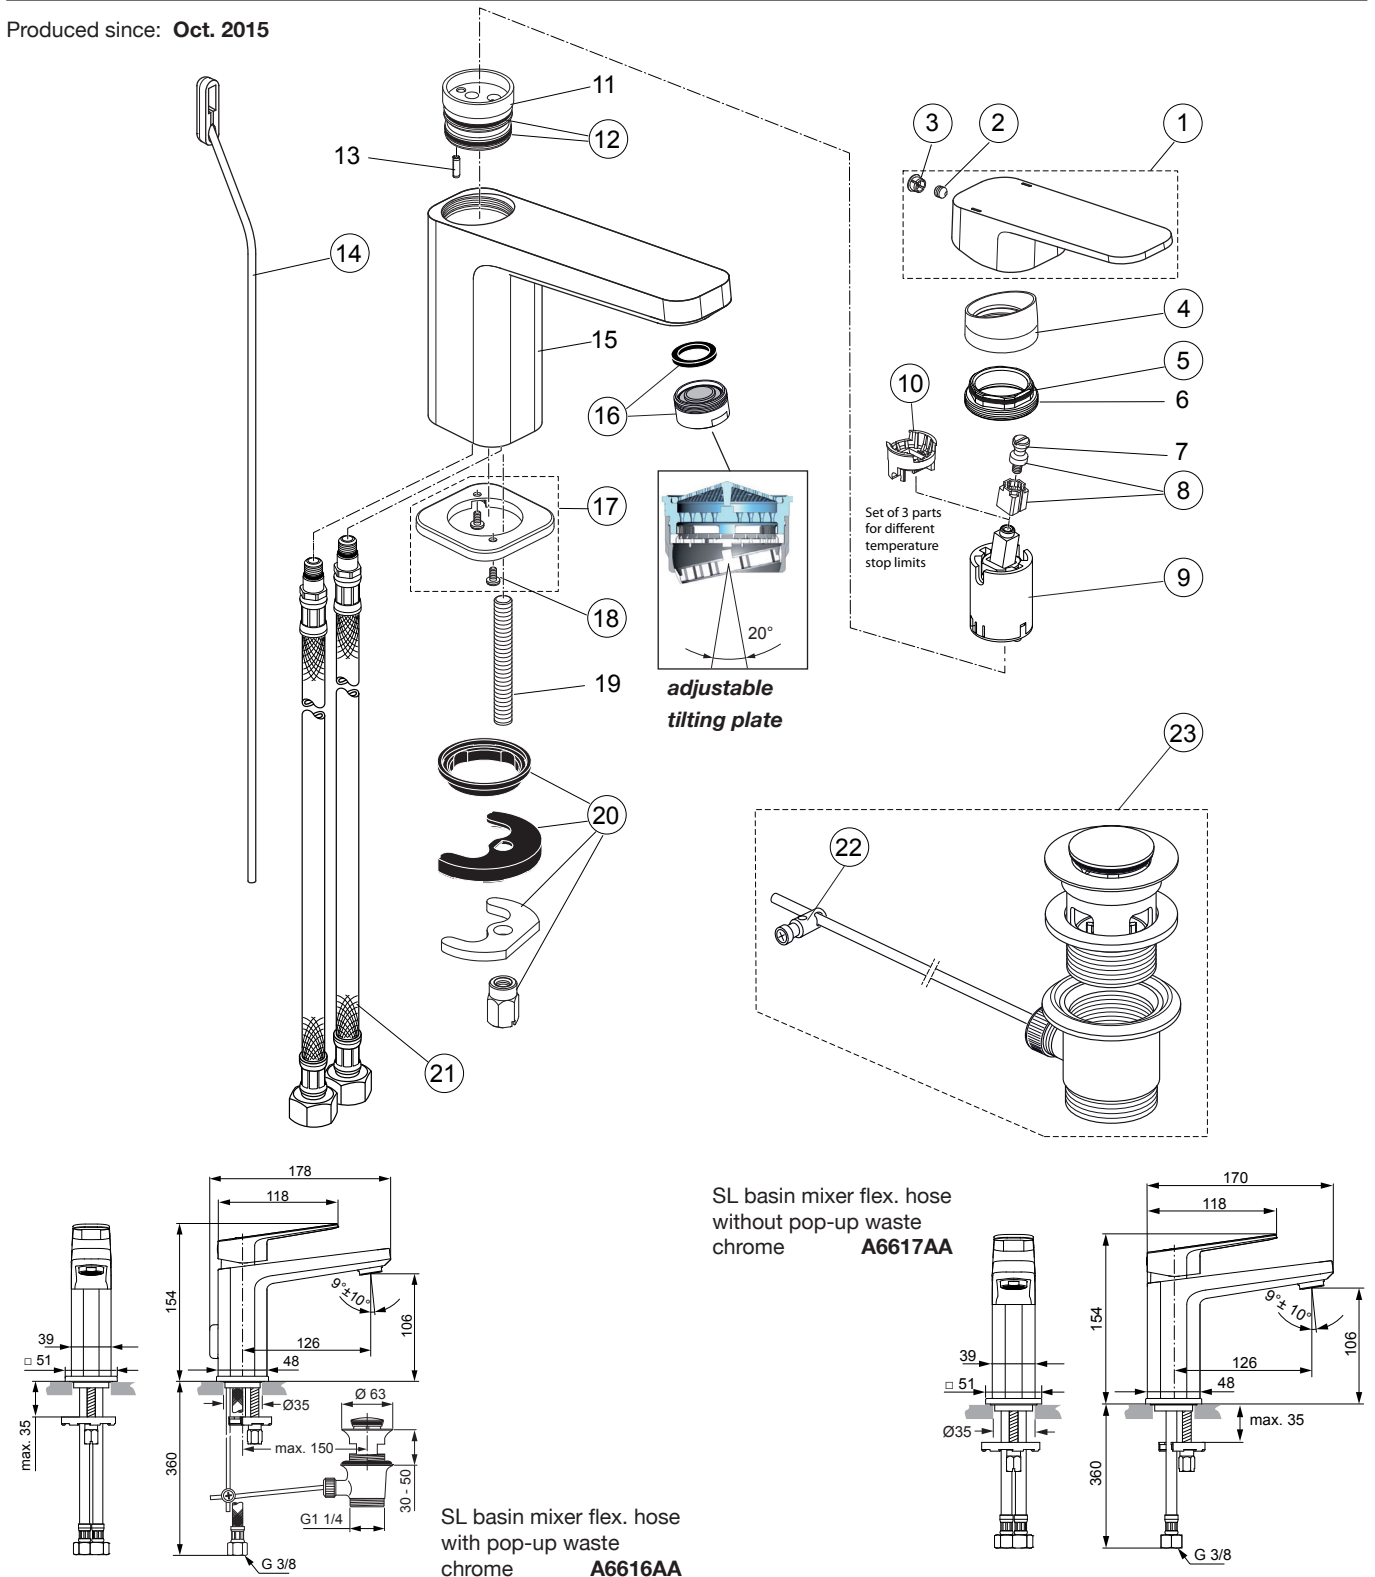

Produced since: **Oct. 2015**

Pos.	Description	Part-Number	Qty.	Pos.	Description	Part-Number	Qty.
1	Lever cpl. with Logo Sottini	A 861 027 AA	1 Set	13	Clamping pin		
2	Thread pin M5x6 DIN914	A 860 603 NU	1 pcs	14	Lift rod complete	A 960 654 AA	1 Set
3	Handle cap	A 960 396 AA	1 pcs	15	Body		
4	Cover cap	A 860 891 AA	1 pcs	16	Aerator M24x1 - 5ltr/min	F 960 876 AA	1 pcs
5	O - Ring Ø 25 x 1,5	A 962 496 NU	1 pcs	17	Escutcheon + screws	A 860 893 AA	1 Set
6	Thread ring M33x1			18	Srew M3 x 6 Din 85	A 960 342 NU*	1 Set
7	Handle srew M4			19	Bolt M8x63		
8	Lever adapter + srew	A 860 892 NU	1 Set	20	Fixation kit	A 964 520 NU*	1 Set
9	Cartridge Kerox Ø28 + Pos7	F 960 855 NU	1 Set	21	Flex. hose M8x1-G3/8-420	A 962 370 NU	1 pcs
10	Hot water limiter - 3 parts	B 961 088 NU	1 Set	22	Bracket	A 961 172 NU	1 pcs
11	Manifold			23	Pop-up waste complete	A 961 230 AA	1 Set
12	O - Ring Ø 26,7 x 1,78	A 962 825 NU	1 pcs				

SL basin mixer flex. hose without pop-up waste chrome **A6617AA**

SL basin mixer flex. hose with pop-up waste chrome **A6616AA**

*Universal set (not all parts needed)