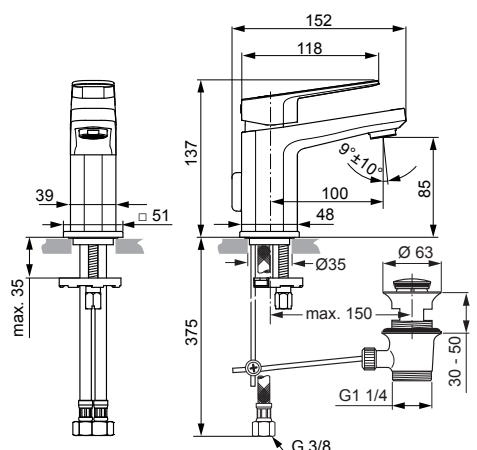

Produced since: **Oct. 2015**

SL basin mixer Piccolo flex. hose without pop-up waste chrome **A6615AA**

SL basin mixer Piccolo flex. hose with pop-up waste chrome **A6614AA**

Pos.	Description	Part-Number	Qty.	Pos.	Description	Part-Number	Qty.
1	Lever cpl. with Logo Sottini	A 861 027 AA	1 Set	13	Clamping pin		
2	Thread pin M5x6 DIN914	A 860 603 NU	1 pcs	14	Lift rod complete	A 960 654 AA	1 Set
3	Handle cap	A 960 396 AA	1 pcs	15	Body		
4	Cover cap	A 860 891 AA	1 pcs	16	Aerator M24x1 - 5ltr/min	F 960 876 AA	1 pcs
5	O - Ring Ø 25 x 1,5	A 962 496 NU	1 pcs	17	Escutcheon + screws	A 860 893 AA	1 Set
6	Thread ring M33x1			18	Srew M3 x 6 Din 85	A 960 342 NU*	1 Set
7	Handle srew M4			19	Bolt M8x63		
8	Lever adapter + srew	A 860 892 NU	1 Set	20	Fixation kit	A 964 520 NU*	1 Set
9	Cartridge Kerox Ø28 + Pos7	F 960 855 NU	1 Set	21	Flex. hose M8x1-G3/8-420	A 962 370 NU	1 pcs
10	Hot water limiter - 3 parts	B 961 088 NU	1 Set	22	Bracket	A 961 172 NU	1 pcs
11	Manifold			23	Pop-up waste complete	A 961 230 AA	1 pcs
12	O - Ring Ø 26,7 x 1,78	A 962 825 NU	1 pcs				

*Universal set (not all parts needed)