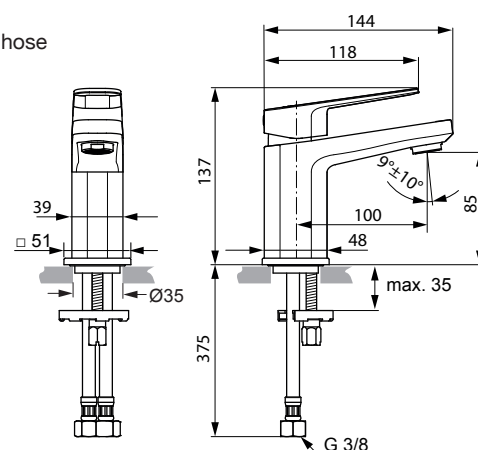

Produced since: **Oct. 2015**

SL basin mixer Piccolo flex. hose without pop-up waste chrome **A6615AA**

SL basin mixer Piccolo flex. hose with pop-up waste chrome **A6614AA**

Pos.	Description	Part-Number	Qty.	Pos.	Description	Part-Number	Qty.
1	Lever cpl. with Logo Sottini	A 861 027 AA	1 Set	13	Clamping pin		
2	Thread pin M5x6 DIN914	A 860 603 NU	1 pcs	14	Lift rod complete	A 960 654 AA	1 Set
3	Handle cap	A 960 396 AA	1 pcs	15	Body		
4	Cover cap	A 860 891 AA	1 pcs	16	Aerator M24x1 - 5ltr/min	F 960 876 AA	1 pcs
5	O - Ring Ø 25 x 1,5	A 962 496 NU	1 pcs	17	Escutcheon + screws	A 860 893 AA	1 Set
6	Thread ring M33x1			18	Srew M3 x 6 Din 85	A 960 342 NU*	1 Set
7	Handle srew M4			19	Bolt M8x63		
8	Lever adapter + srew	A 860 892 NU	1 Set	20	Fixation kit	A 964 520 NU*	1 Set
9	Cartridge Kerox Ø28 + Pos7	F 960 855 NU	1 Set	21	Flex. hose M8x1-G3/8-420	A 962 370 NU	1 pcs
10	Hot water limiter - 3 parts	B 961 088 NU	1 Set	22	Bracket	A 961 172 NU	1 pcs
11	Manifold			23	Pop-up waste complete	A 961 230 AA	1 pcs
12	O - Ring Ø 26,7 x 1,78	A 962 825 NU	1 pcs				

*Universal set (not all parts needed)