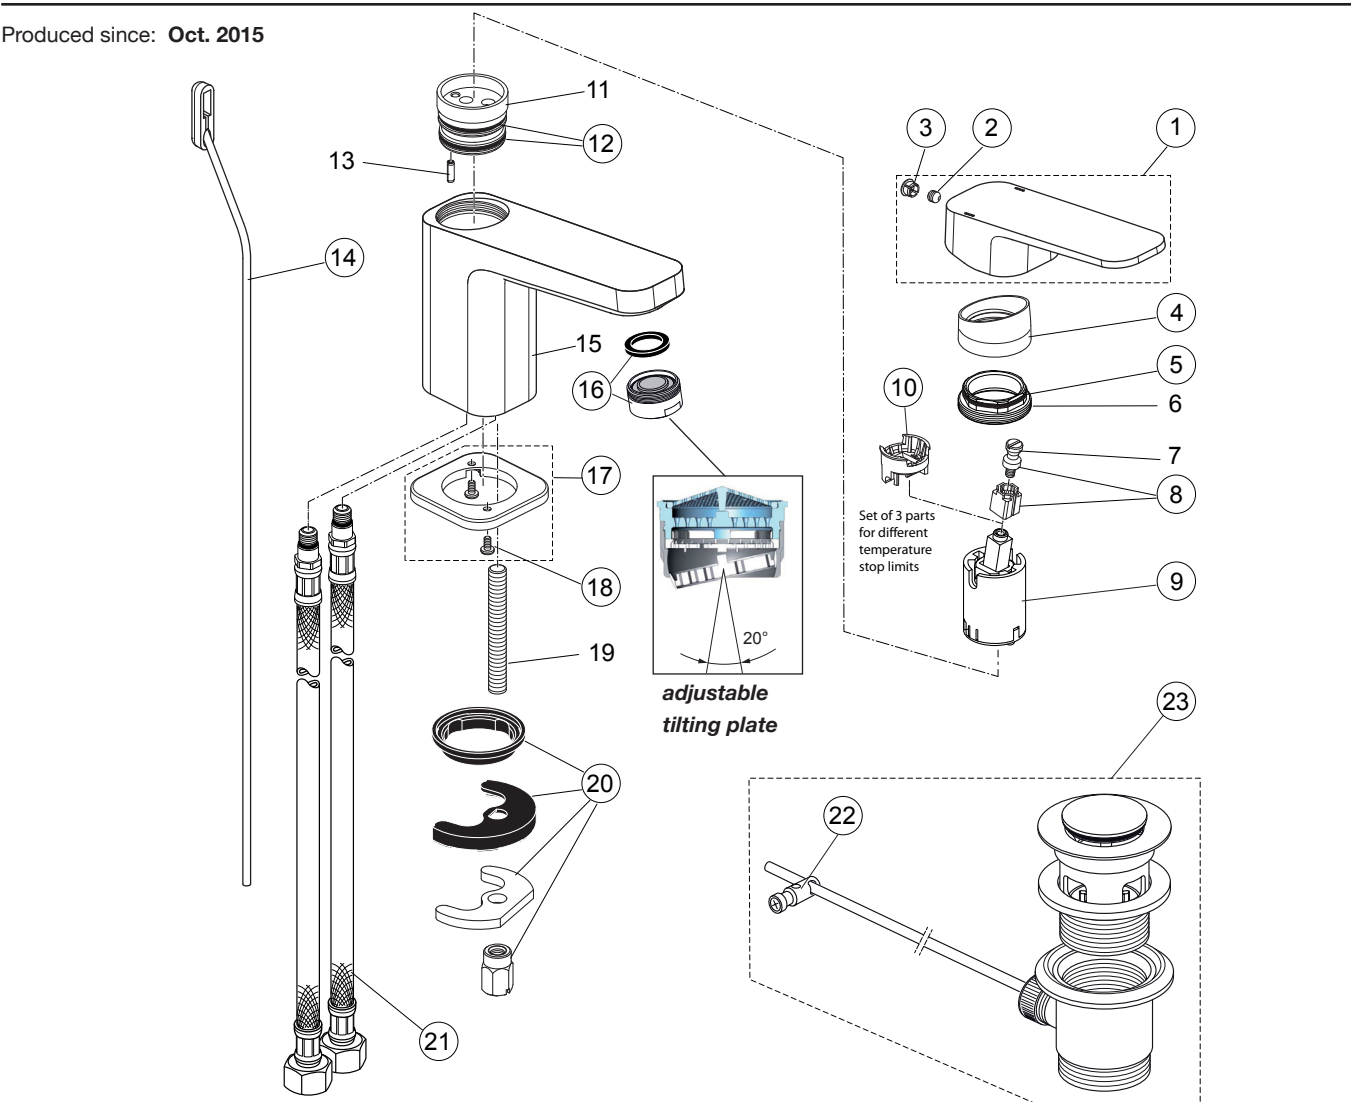

Produced since: **Oct. 2015**

SL basin mixer Piccolo flex. hose without pop-up waste chrome **A6615AA**

SL basin mixer Piccolo flex. hose with pop-up waste chrome **A6614AA**

Pos.	Description	Part-Number	Qty.	Pos.	Description	Part-Number	Qty.
1	Lever cpl. with Logo Sottini	A 861 027 AA	1 Set	13	Clamping pin		
2	Thread pin M5x6 DIN914	A 860 603 NU	1 pcs	14	Lift rod complete	A 960 654 AA	1 Set
3	Handle cap	A 960 396 AA	1 pcs	15	Body		
4	Cover cap	A 860 891 AA	1 pcs	16	Aerator M24x1 - 5ltr/min	F 960 876 AA	1 pcs
5	O - Ring Ø 25 x 1,5	A 962 496 NU	1 pcs	17	Escutcheon + screws	A 860 893 AA	1 Set
6	Thread ring M33x1			18	Srew M3 x 6 Din 85	A 960 342 NU*	1 Set
7	Handle srew M4			19	Bolt M8x63		
8	Lever adapter + srew	A 860 892 NU	1 Set	20	Fixation kit	A 964 520 NU*	1 Set
9	Cartridge Kerox Ø28 + Pos7	F 960 855 NU	1 Set	21	Flex. hose M8x1-G3/8-420	A 962 370 NU	1 pcs
10	Hot water limiter - 3 parts	B 961 088 NU	1 Set	22	Bracket	A 961 172 NU	1 pcs
11	Manifold			23	Pop-up waste complete	A 961 230 AA	1 pcs
12	O - Ring Ø 26,7 x 1,78	A 962 825 NU	1 pcs				

*Universal set (not all parts needed)