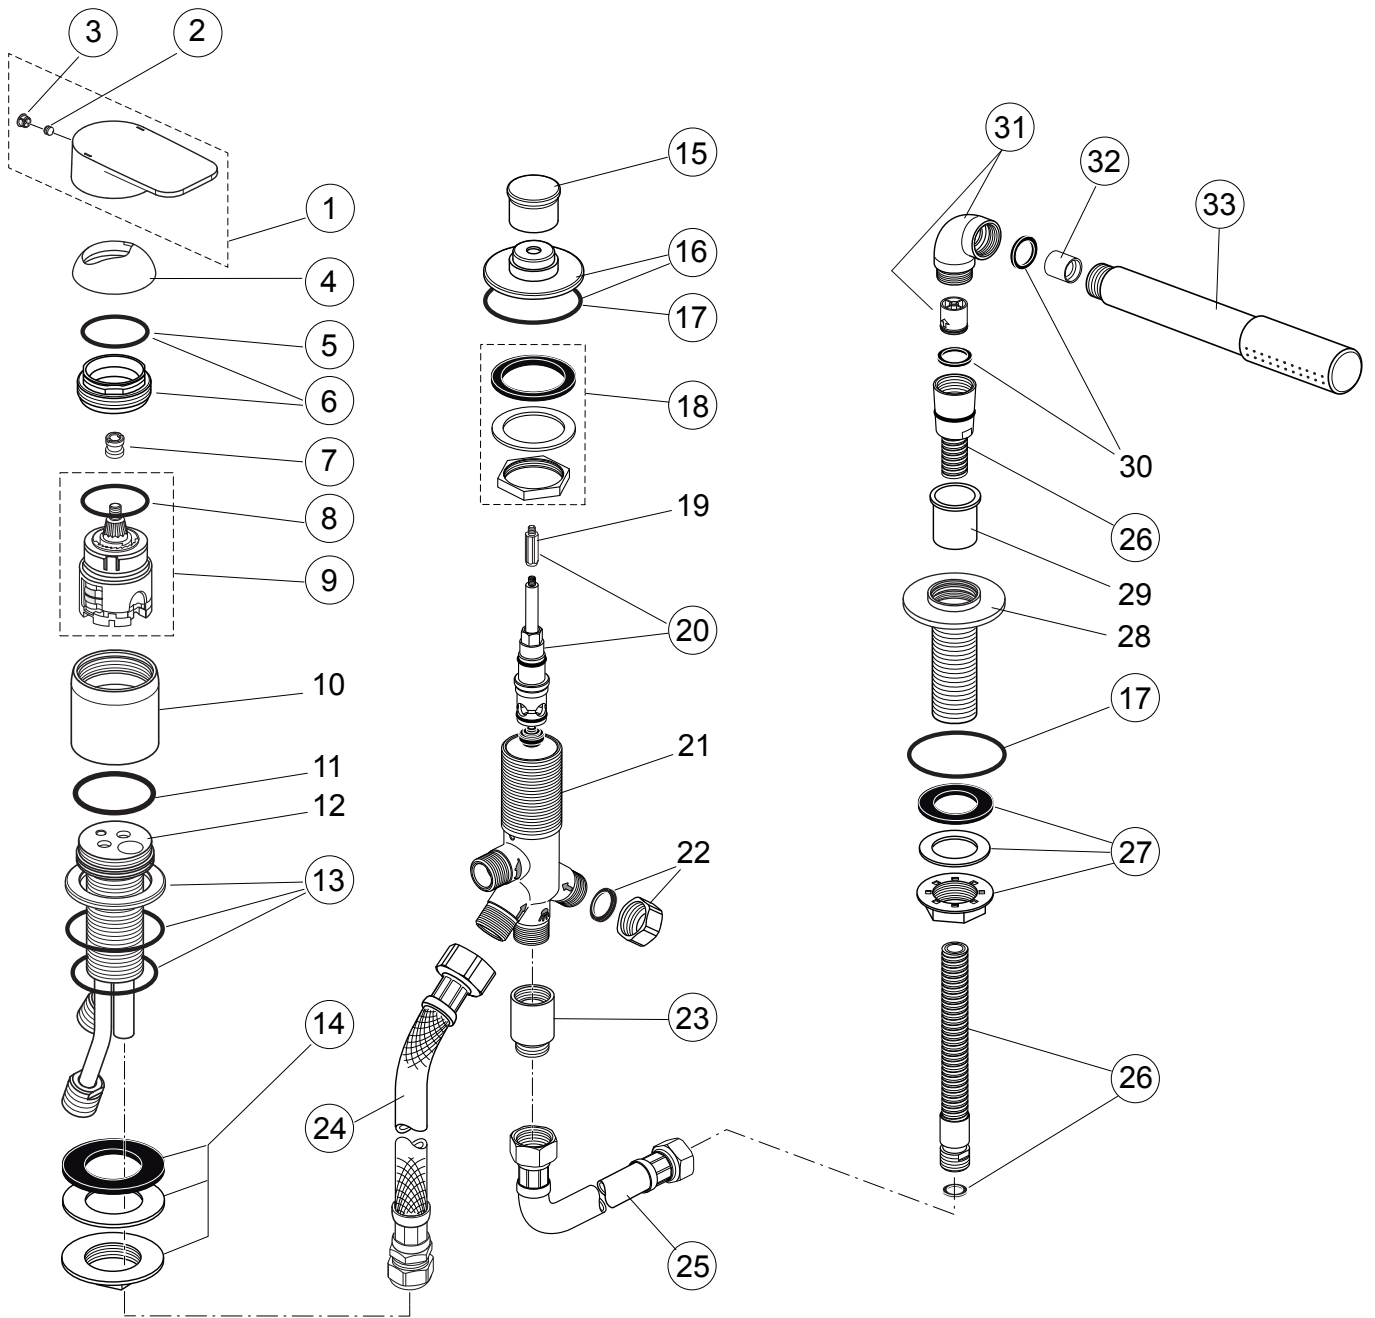

Produced from: Oct. 2015

3 Hole rim mounted single lever  
with automatism diverter & hand spray  
chrome **A6628AA**

Pos.	Description	Part-Number	Qty.	Pos.	Description	Part-Number	Qty.
1	Lever cpl. with red/blue	<b>A 861 032 AA</b>	1 Set	18	Fixation kit diverter	<b>A 963 026 NU</b>	1 Set
2	Thread pin M5x6 DIN914	<b>A 963 667 NU*</b>	1 pcs	19	Spindle extension		
3	Handle cap	<b>A 960 396 AA</b>	1 pcs	20	Diverter + Pos.19	<b>H 960 987 NU</b>	1 pcs
4	Cover cap	<b>A 961 485 AA</b>	1 pcs	21	Body diverter		
5	O - ring Ø 28,3 x 1,78	<b>A 961 667 NU</b>	1 pcs	22	Plug with Fibre-ring		
6	Clamping nut M43 x 1,5 cpl.	<b>N 960 019 AA</b>	1 Set	23	Non-return valve complete	<b>A 963 287 AA</b>	1 pcs
7	Srew adapter	<b>A 963 372 NU</b>	1 pcs	24	Flex. hose G1/2 x 400mm	<b>A 962 823 NU</b>	1 pcs
8	O - ring Ø 35 x 3,2	<b>A 962 715 NU</b>	1 pcs	25	Flex. hose G1/2 + washer	<b>H 960 185 NU</b>	1 pcs
9	Cartridge Multiport cpl.	<b>A 860 621 NU</b>	1 Set	26	Shower hose G1/2 -M15x1	<b>H 960 440 AA</b>	1 pcs
10	Cover			27	Fixation kit shower-holder	<b>H 960 657 NU*</b>	1 Set
11	O - ring Ø 40 x 3,0			28	Holder for hand shower		
12	Body Single lever			29	Plastic insert		
13	Escutcheon + O-rings	<b>A 860 918 AA</b>	1 Set	30	Washer Ø 20,8 x 14,5 x 2,5		
14	Fixation kit G 1"	<b>H 960 294 NU</b>	1 Set	31	Elbow 96° f. Hand spray	<b>F 960 865 AA</b>	1 pcs
15	Pull knob	<b>A 860 901 AA</b>	1 pcs	32	Flow limiter 8l/min	<b>B 961 093 NU</b>	1 pcs
16	Escutcheon + O-ring	<b>A 861 033 AA</b>	1 Set	33	Hand shower	<b>F 960 900 AA</b>	1 pcs
17	O - ring Ø 48 x 3	<b>F 961 021 NU</b>	1 pcs				

\*Universal set (not all parts needed)