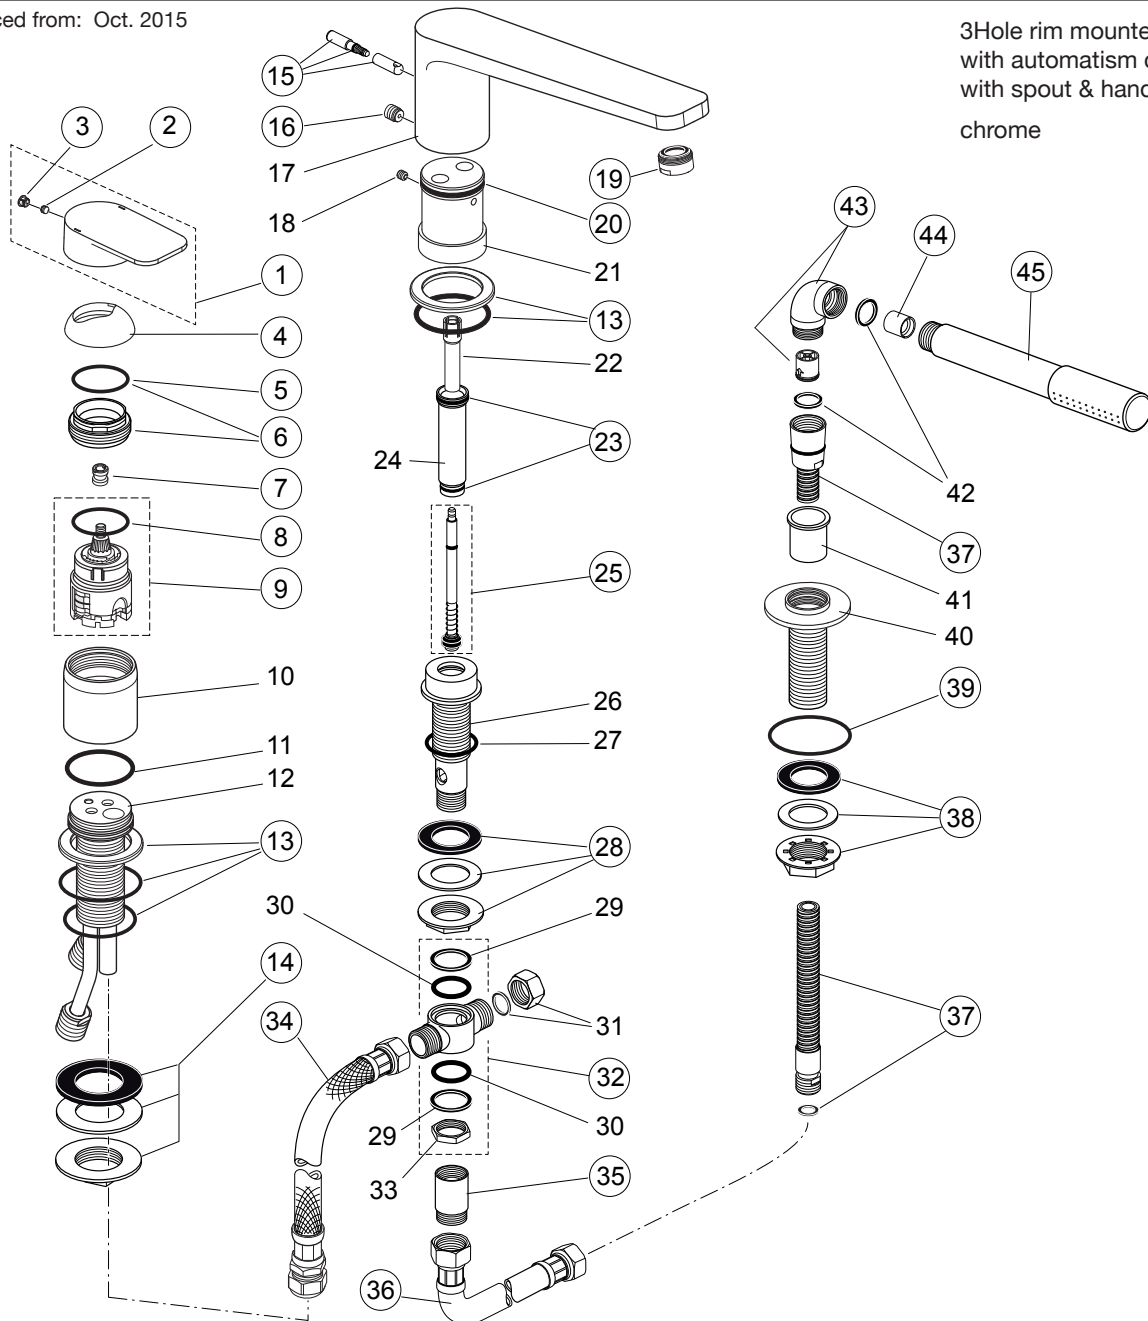

Produced from: Oct. 2015

3Hole rim mounted single lever  
with automatism diverter,  
with spout & hand spray  
chrome **A6627AA**

Pos.	Description	Part-Number	Qty.	Pos.	Description	Part-Number	Qty.
1	Lever cpl. with red/blueA860	<b>A 861 032 AA</b>	1 Set	24	Sleeve adapter	<b>F 960 895 NU</b>	1 Set
2	Thread pin M5x6 DIN914	<b>A 963 667 NU*</b>	1 Set	25	Diverter spindle complete	<b>F 960 895 NU</b>	1 Set
3	Handle cap	<b>A 960 396 AA</b>	1 pcs	26	Shaft for Spout		
4	Cover cap	<b>A 961 485 AA</b>	1 pcs	27	O - ring Ø 32 x 2,5		
5	O - ring Ø 28,3 x 1,78	<b>A 961 667 NU</b>	1 pcs	28	Fixation kit Spout	<b>H 960 380 NU*</b>	1 Set
6	Clamping nut M43 x 1,5 cpl.	<b>N 960 019 AA</b>	1 Set	29	Washer		
7	Srew adapter	<b>A 963 372 NU</b>	1 pcs	30	O - ring Ø 21 x 3,5		
8	O - ring Ø 35 x 3,2	<b>A 962 715 NU</b>	1 pcs	31	Plug G1/2 with Fibre-ring		
9	Cartridge Multiport cpl.	<b>A 860 621 NU</b>	1 Set	32	T-Piece complete	<b>H 960 128 NU</b>	1 Set
10	Cover			33	Nut G1/2 - A/F 24mm		
11	O - ring Ø 40 x 3,0			34	Flex. hose G1/2 x 400mm	<b>A 962 823 NU</b>	1 pcs
12	Body Single lever			35	Non-return valve complete	<b>A 963 287 AA</b>	1 pcs
13	Escutcheon +O-rings	<b>A 860 918 AA</b>	1 Set	36	Flex. hose G1/2 + washer	<b>H 960 185 NU</b>	1 pcs
14	Fixation kit G 1"	<b>H 960 294 NU</b>	1 Set	37	Shower hose G1/2 -M15x1	<b>H 960 440 AA</b>	1 pcs
15	Lift rod knob complete	<b>A 962 349 AA</b>	1 Set	38	Fixation kit shower-holder	<b>H 960 657 NU*</b>	1 Set
16	Thread pin M10x10	<b>A 961 807 NU</b>	1 pcs	39	O - ring Ø 48 x 3	<b>F 961 021 NU</b>	1 pcs
17	Spout			40	Holder for hand shower		
18	Screw M6 x 6 Din 916			41	Plastic insert		
19	Aerator M24x1 -C-	<b>B 961 059 AA</b>	1 Set	42	Washer Ø 20,8 x 14,5 x 2,5		
20	O - ring Ø 39,34 x 2,62	<b>A 960 331 NU*</b>	1 Set	43	Elbow 96° f. Hand spray	<b>F 960 865 AA</b>	1 pcs
21	Insert			44	Flow limiter 8l/min	<b>B 961 093 NU</b>	1 pcs
22	Sleeve for diverter			45	Hand shower	<b>F 960 900 AA</b>	1 pcs
23	O - ring set	<b>F 960 894 NU</b>	1 Set				