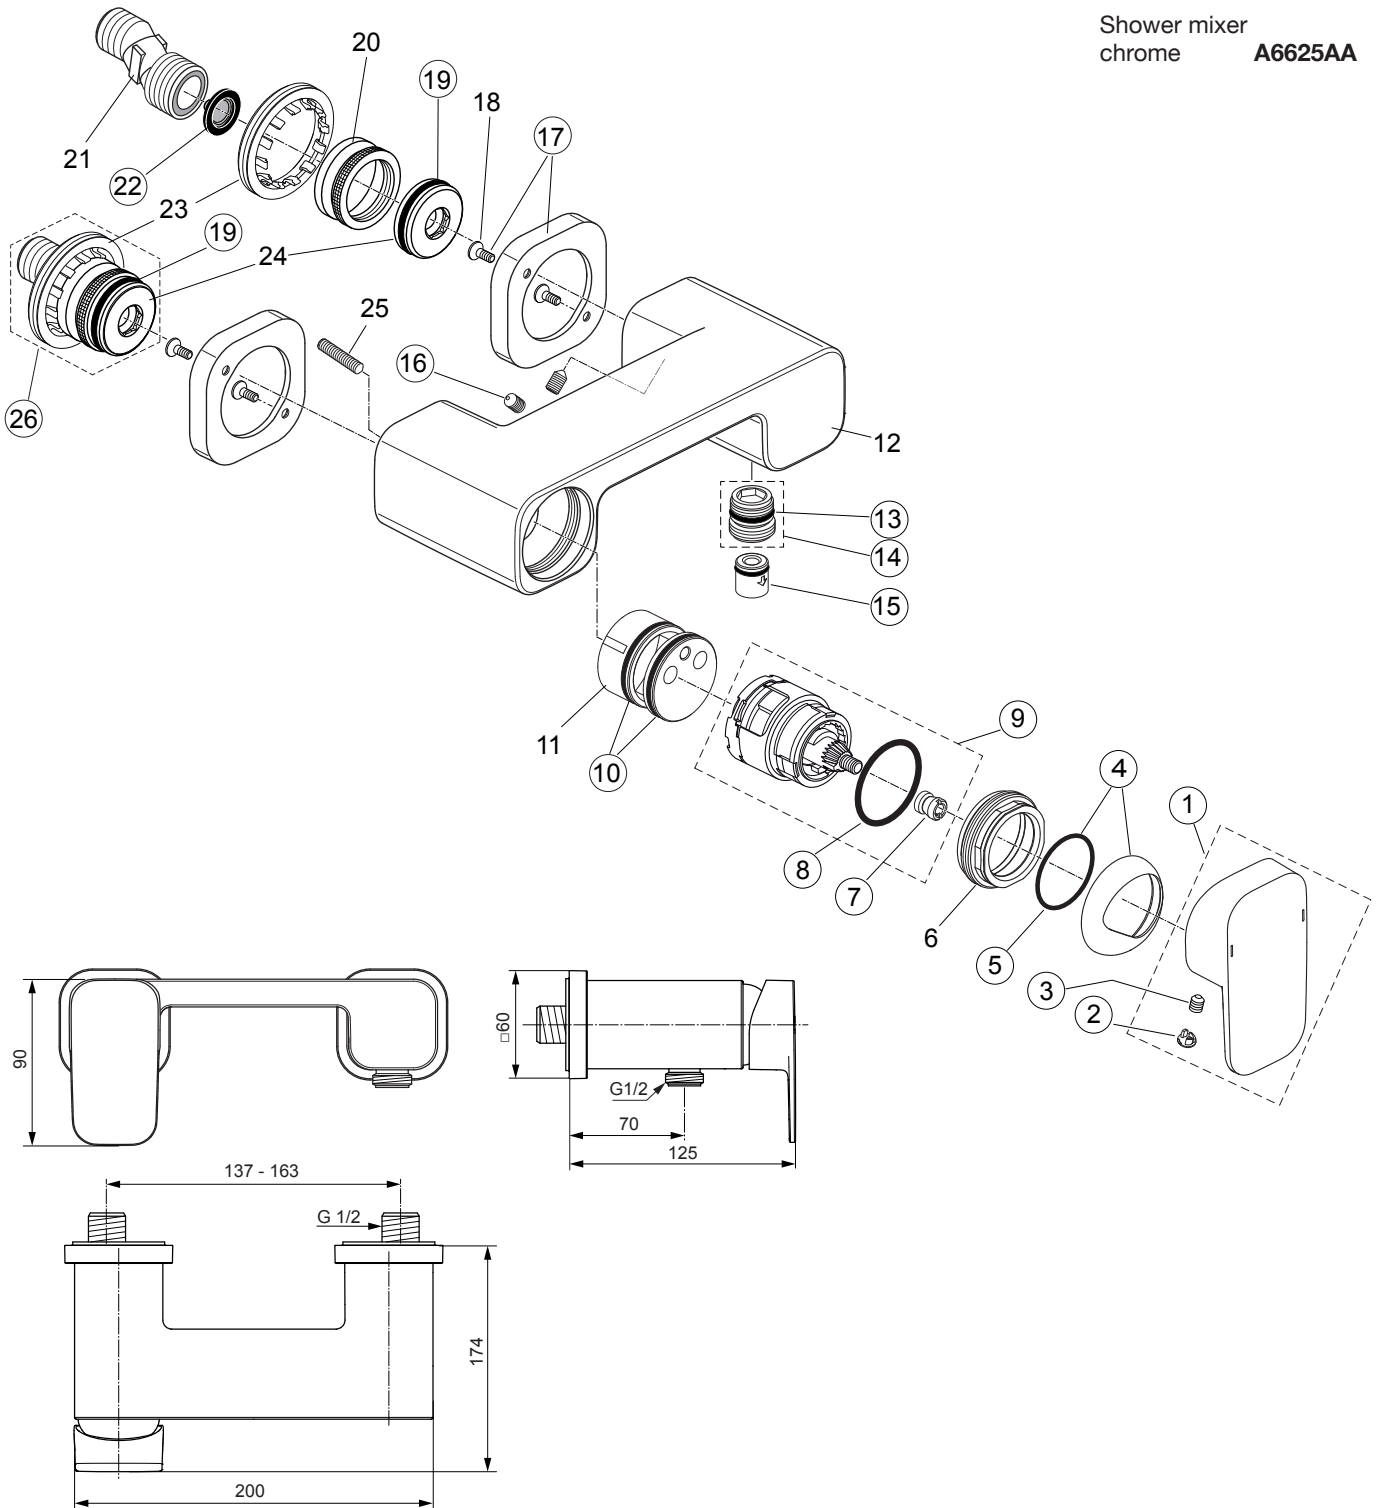

Produced from: Oct. 2015

Shower mixer
chrome **A6625AA**

Pos.	Description	Part-Number	Qty.	Pos.	Description	Part-Number	Qty.
1	Lever cpl. with red/blue	A 861 030 AA	1 Set	14	Nipple G1/2 cpl.	A 963 651 NU	1 Set
2	Handle cap	B 960 473 AA	1 pcs	15	Non-return valve DW15	A 962 594 NU	2 pcs
3	Thread pin M5x6 DIN914	A 860 603 NU	1 pcs	16	Thread pin M6x10 DIN914	A 962 857 NU	1 pcs
4	Cover cap with o-ring	F 960 874 AA	1 Set	17	Escutcheon + Pos.18	A 860 927 AA	1 Set
5	O - ring Ø 28,3 x 1,78	A 961 667 NU	2 pcs	18	Countersunk screw M4x10		
6	Thread ring M43 x 1,5			19	O - ring Ø 28 x 3	A 960 071 NU	2 pcs
7	Handle adapter	A 963 372 NU	1 pcs	20	Lock nut G3/4		
8	O - ring Ø 35 x 3,2	A 962 715 NU	1 pcs	21	S-Connector		
9	Cartridge Multiport cpl.	A 962 716 NU	1 Set	22	Ring / strainer (screen)	A 962 595 NU	2 pcs
10	O - ring Ø 33,05 x 1,78	A 860 926 NU	2 pcs	23	Plastic ring for escutcheon		
11	Manifold			24	Coupling nut G3/4		
12	Body			25	Thread pin M5x25 DIN914		
13	O - ring Ø 17 x 2	A 961 810 NU	2 pcs	26	S-Connector cpl.	F 961 128 NU	1 Set